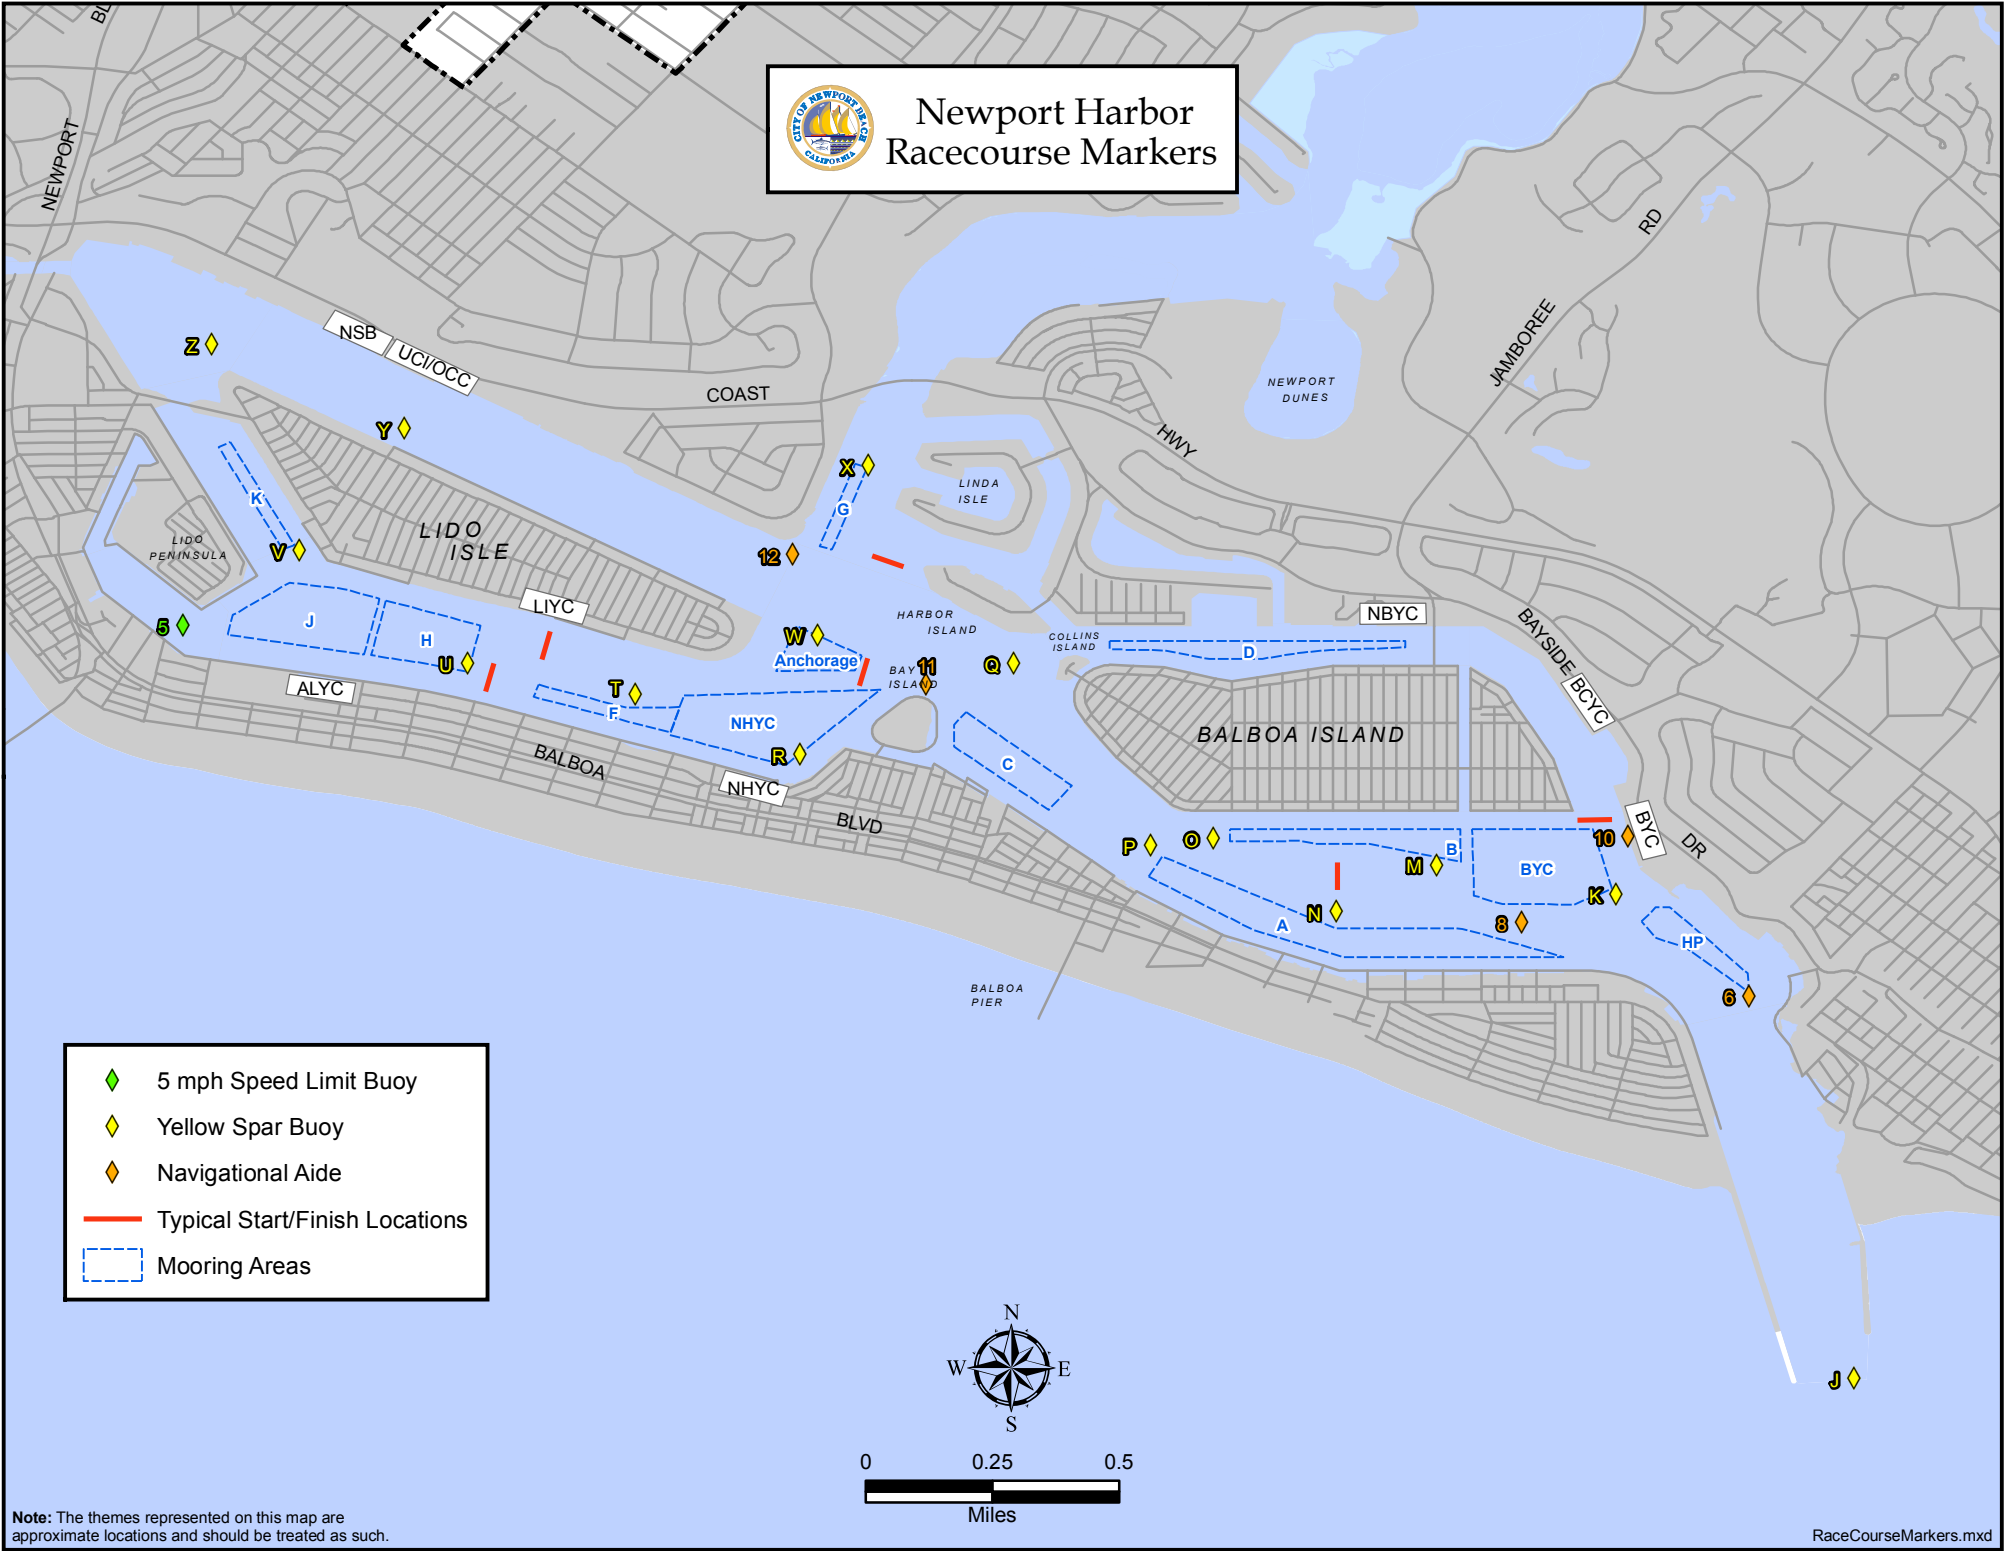

Newport Harbor Racecourse Markers

- 5 mph Speed Limit Buoy
- Yellow Spar Buoy
- Navigational Aide
- Typical Start/Finish Locations
- Mooring Areas

Note: The themes represented on this map are approximate locations and should be treated as such.