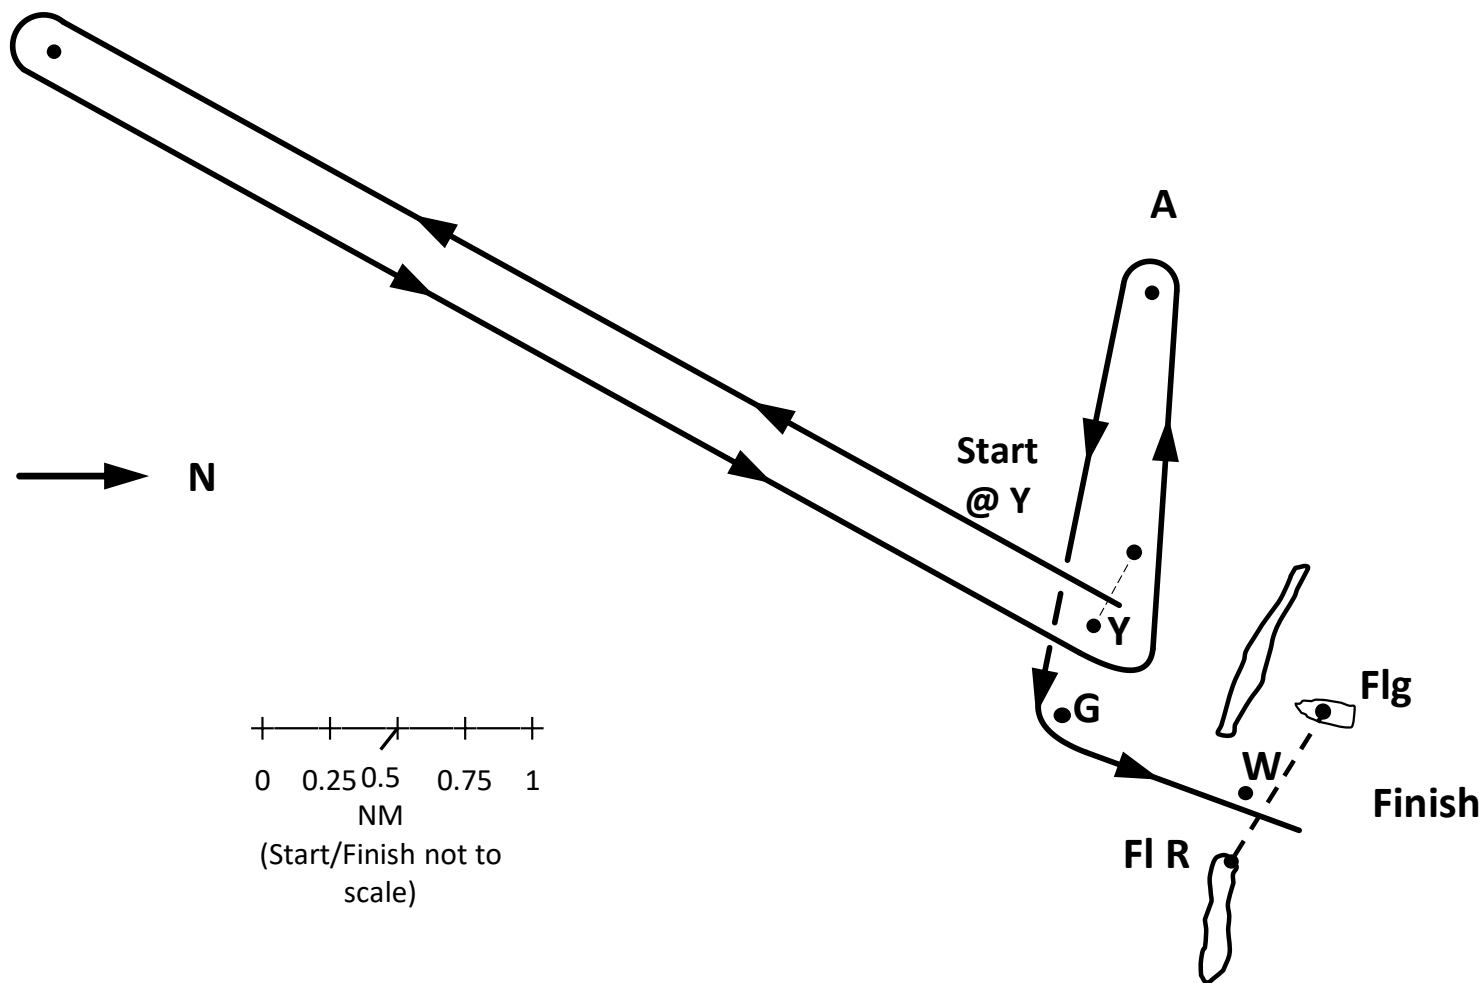

**KHYC 2017 Spinnaker Series
Race # 5 'Matt Walsh'
An ASMBYC High Point Race
Saturday August 5, 2017**

PV10

Course: Y-10PV-Y-A-G-W-Finish
Mark Coordinates per Current KHYC Mark Guide
Course Type: US Nearshore, RLC
Scoring: Time on Time
Handicap Distance: 11.2 NM