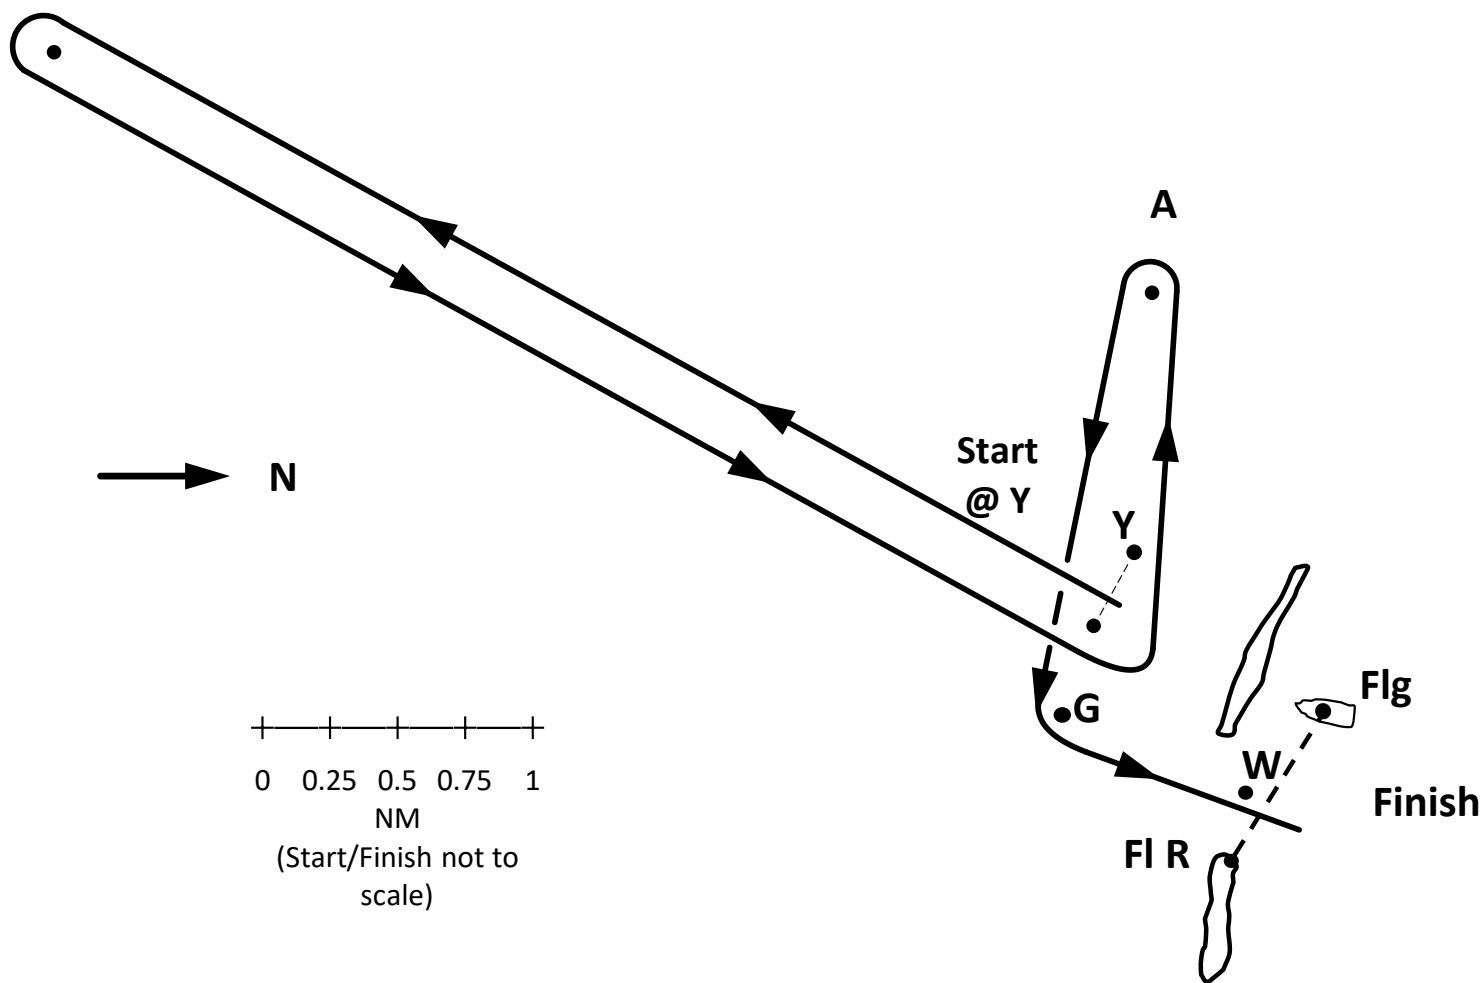

**KHYC 2018 Spinnaker Series
Race # 5 'Matt Walsh'
An ASMBYC High Point Race
Saturday August 4, 2018**

PV10

Course: Y-10PV-Y-A-G-W-Finish
Mark Coordinates per Current KHYC Mark Guide
Course Type: US Nearshore, RLC
Scoring: Time on Time
Handicap Distance: 11.2 NM