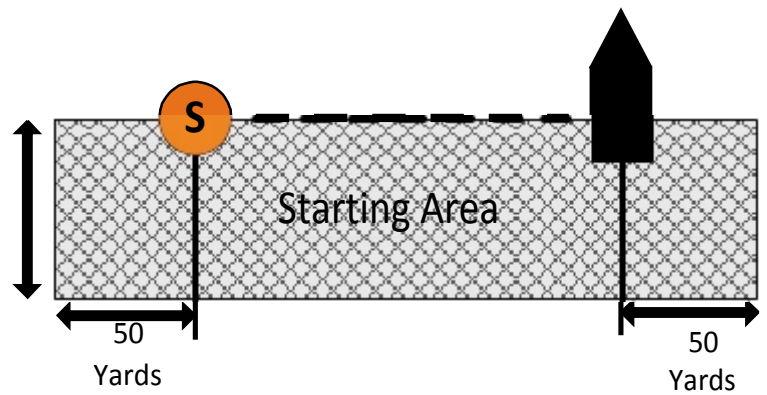

BYC Race Courses - Effective May 16, 2017

- A** S-A-C-F
- B** S-X-C-F
- C** S-A-C-A-C-F
- D** S-X-C-X-C-F
- E** S-A-C-A-F
- F** S-X-C-X-F
- G** S-P-C-F
- H** S-P-C-P-C-F
- J** S-X-Z-X-C-F
- K** S-P-Z-P-C-F
- L** S-X-Z-X-F
- M** S-A-Z-A-F
- N** S-X-U-F
- R** S-X-U-X-U-F
- P** S-P-S-P-F
- Q** S-P-C-X-F
- R** S-P-C-A-F
- S** S-P-C-X-C-F
- Z** Custom

100
Yards

Custom Z will be displayed on RC Signals Boat
 Marks A & C & will be YELLOW.
 Mark X, S, Z & U will be ORANGE
 Mark P is Post Point Buoy
 Mark R is a Reaching Mark use with Custom
 S may be substituted with the Outfall Buoy

ALL TURNING MARKS TO BE LEFT TO PORT.