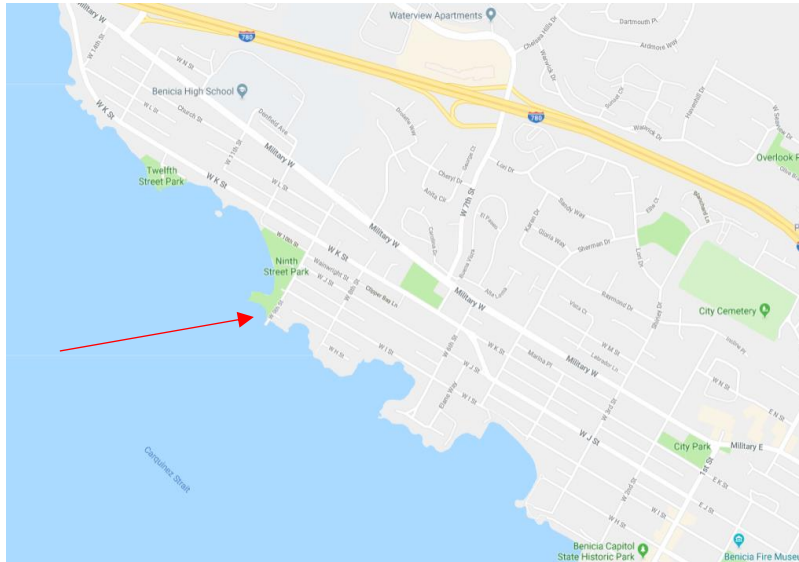

APPENDIX A

Parking & Launching:

899 W 9th Street

Benicia, CA 94510

Directions

From I-80 East or West:

Head Southbound on I-780 towards Benicia

Exit Military

Slight right to K Street

Right on 9th Street

From South Bay:

I-680 North to I-780 North

Exit Southampton, turn left on 7th Street

Turn left on Military

Turn right on 7th Street

Turn right on K Street

Turn left on 9th Street