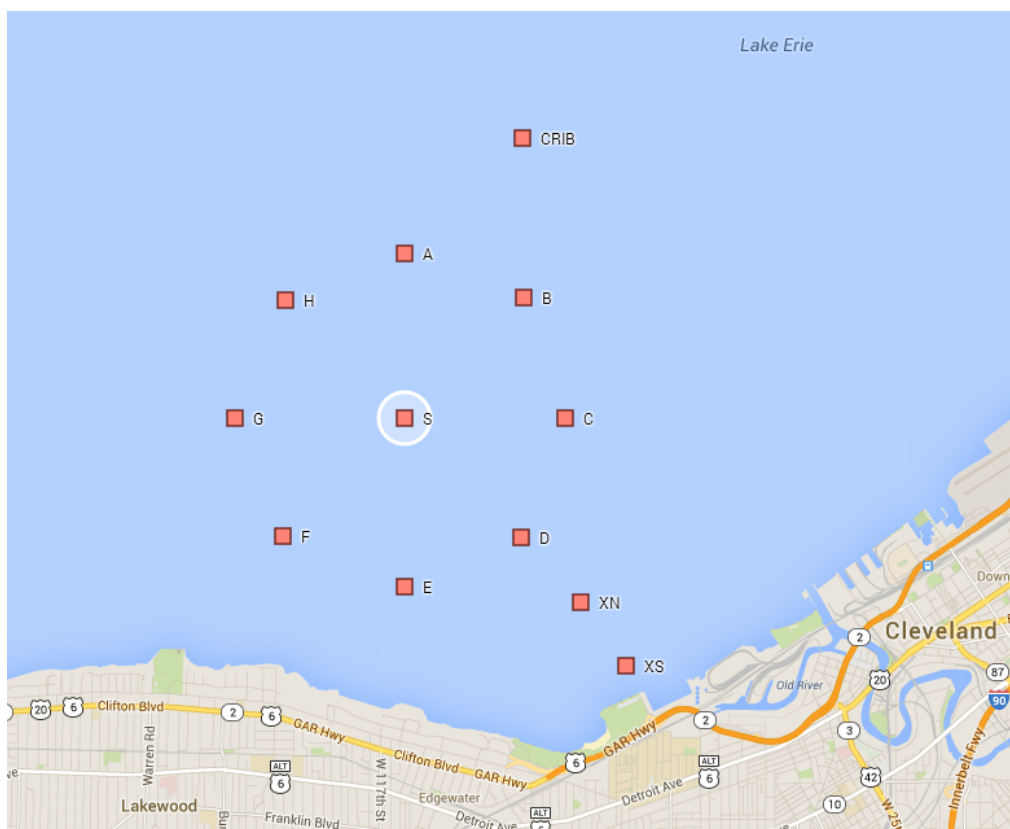

2018 JAM Regatta – Course Sheet

Marks to be rounded in the following order:

Mark	Approx. Bearing to Next Mark	Distance to Next Mark
XS	303	3.8
C(s)	38	3.5
Crib(s)	168	4.6

XS(p) finish

11.9 total miles

Mark	Approx. GPS Coordinates
XS	41 29 76N 81 44 17W
C	41 31 23N 81 45 94W
Crib	41 32 53N 81 44 60W