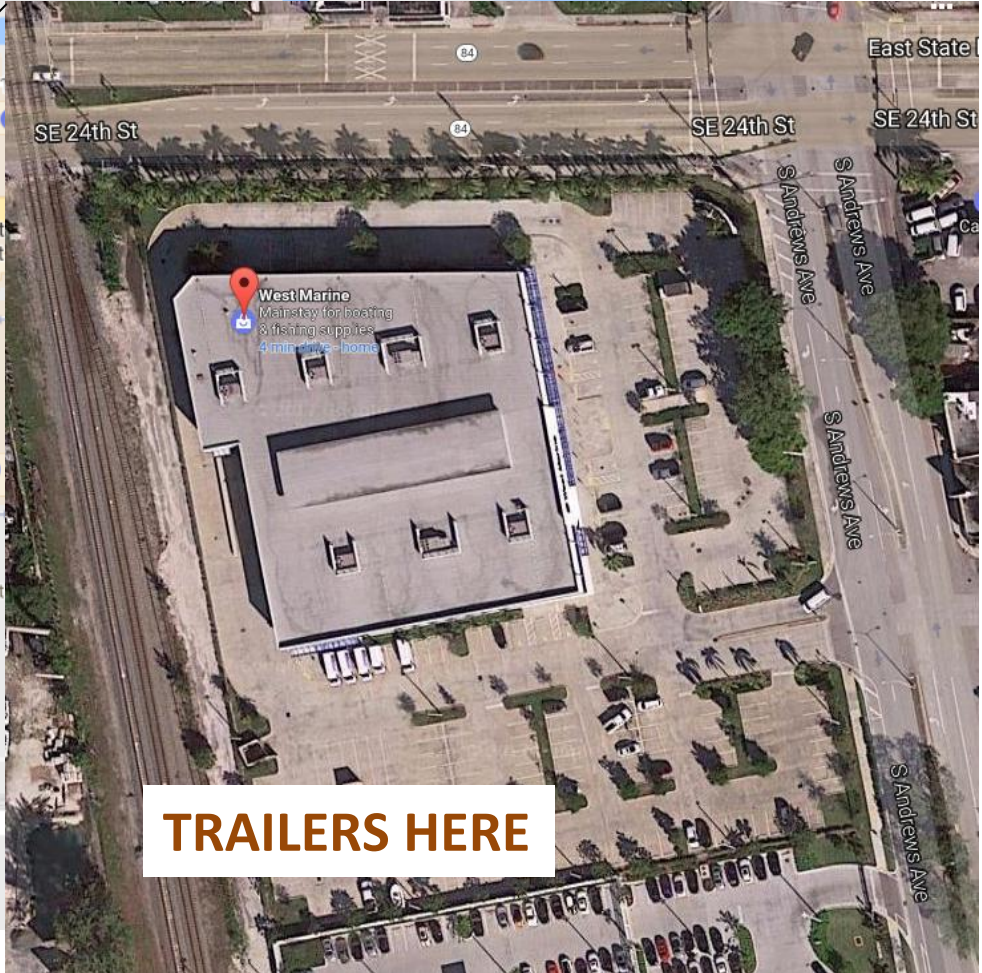

All trailers must be taken to West Marine, 2401 South Andrews Avenue, Ft. Lauderdale, 33316. No trailer parking is allowed at LYC.

TRAILERS HERE