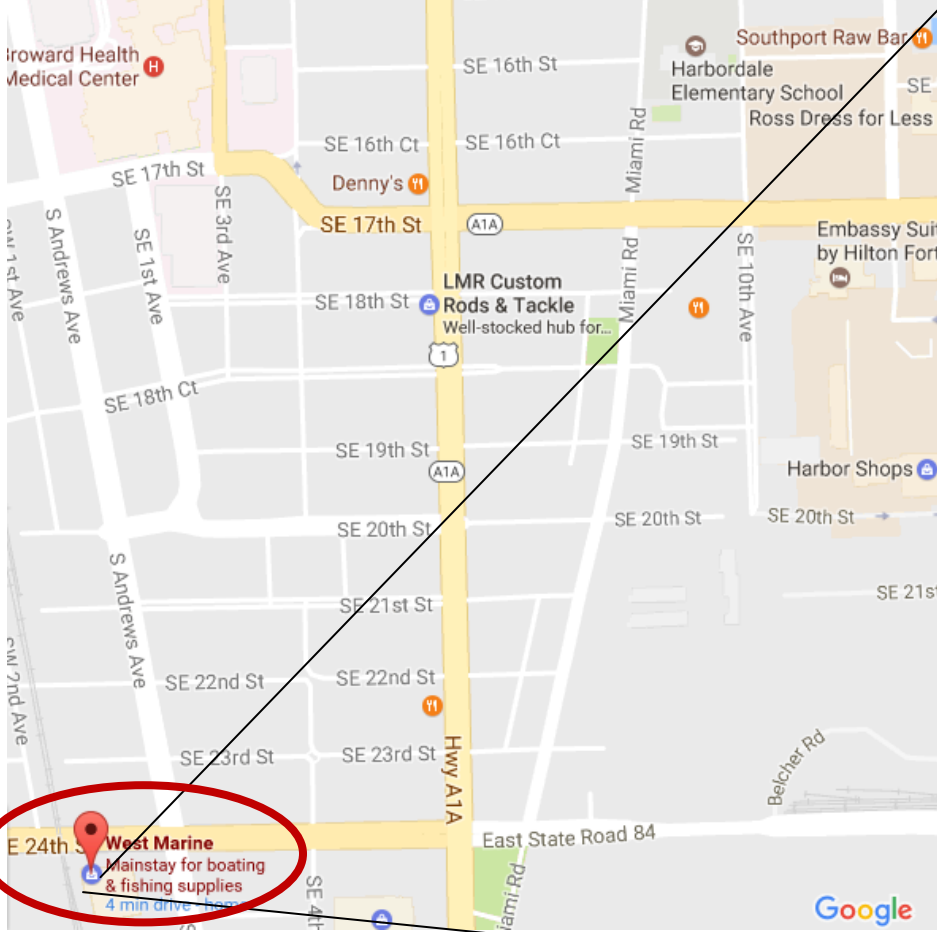

All trailers must be taken to West Marine, 2401 South Andrews Avenue, Ft. Lauderdale, 33316. No trailer parking is allowed at LYC.

TRAILERS HERE