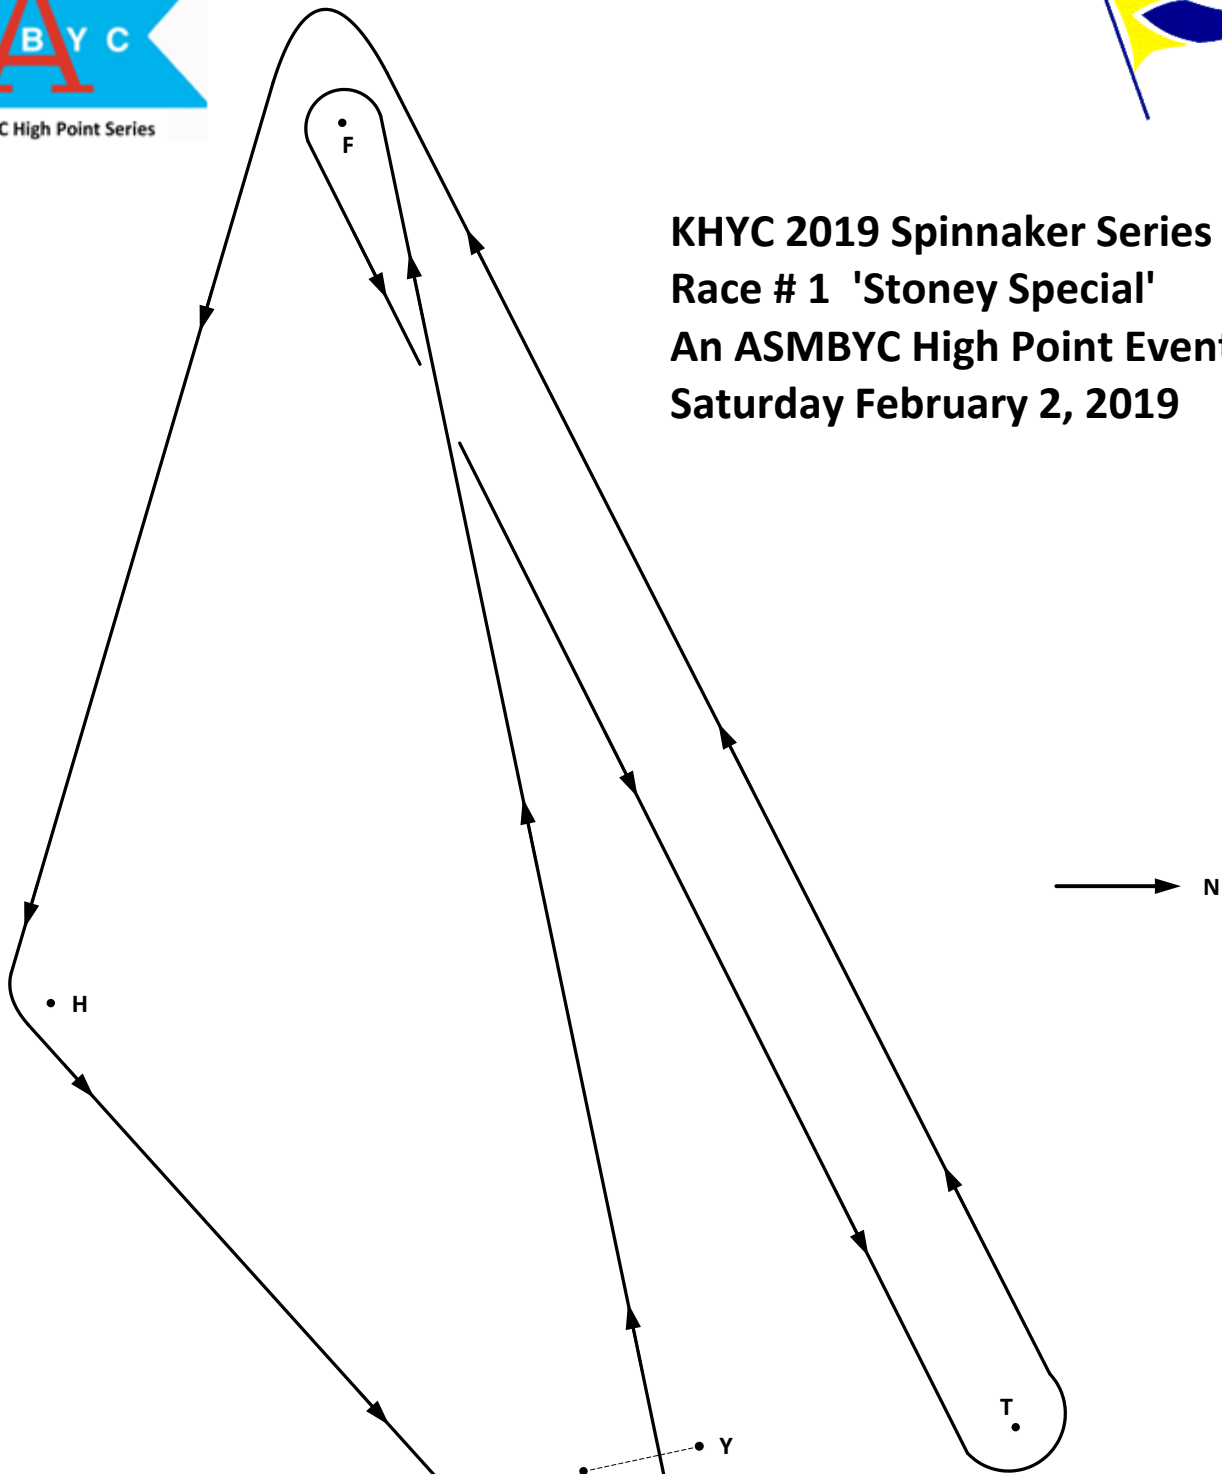

**KHYC 2019 Spinnaker Series
Race # 1 'Stoney Special'
An ASMBYC High Point Event
Saturday February 2, 2019**

Course: Y-F-T-F-H -G-W
Coordinates per KHYC Mark Guide
Course Type: US Nearshore, RLC
Handicap Distance: 10.6 NM
TOT Scoring