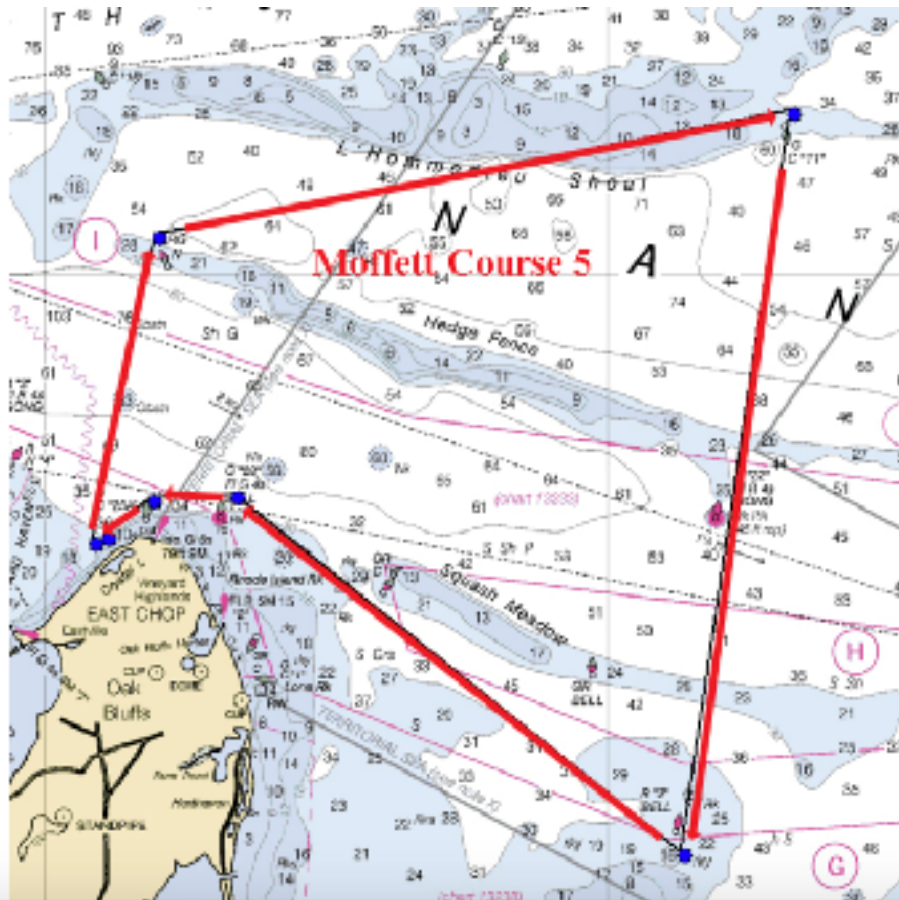

2019 Moffett Race Course Diagrams

The following course diagrams are for convenience only, and should not be used for navigation or to properly follow course. Please refer to Sailing Instructions for proper course descriptions.

Course 1:

Course 2:

Course 3:

Course 4:

Course 5:

Course 6:

Course 7:

Course 8:

Course 9:

Course 10:

(Please note that this diagram has not been amended, and still shows the old mark "LS" at the far west end of the course. Use the new G29 mark, just Northwest of LS instead, as detailed in amended sailing instructions)