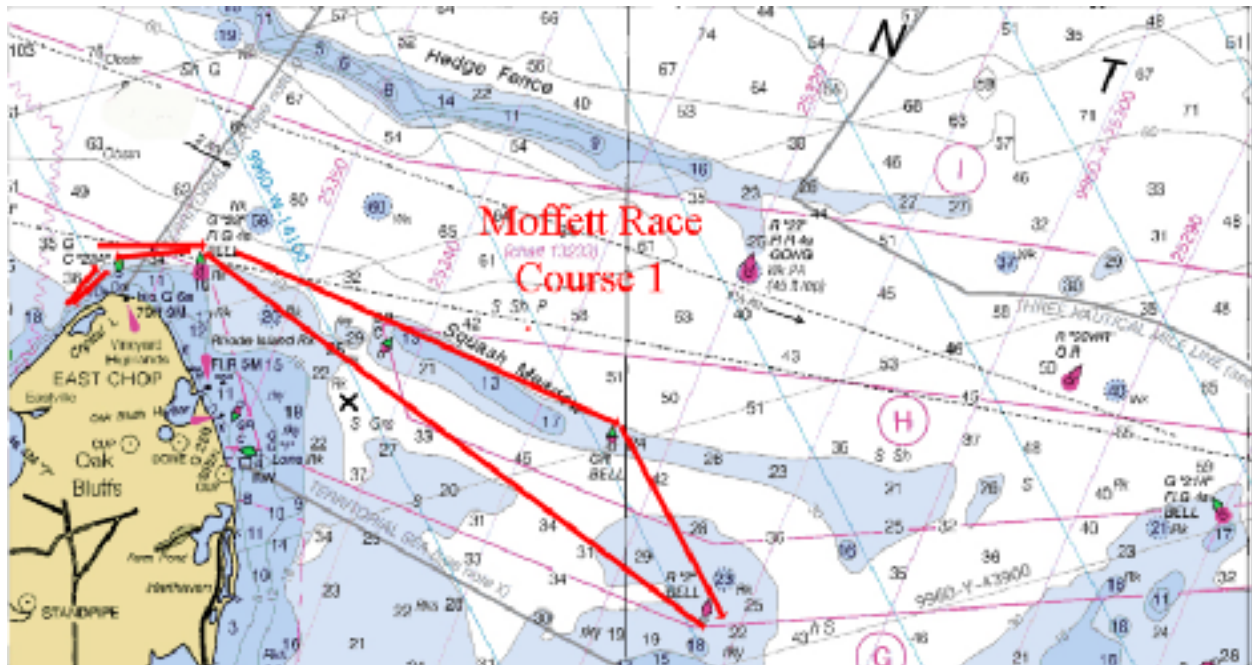

2019 Moffett Race Course Diagrams

The following course diagrams are for convenience only, and should not be used for navigation or to properly follow course. Please refer to Sailing Instructions for proper course descriptions.

Course 1:

Course 2:

Course 3:

Course 4:

Course 5:

Course 6:

Course 7:

Course 8:

Course 9:

Course 10:

(Please note that this diagram has not been amended, and still shows the old mark "LS" at the far west end of the course. Use the new G29 mark, just Northwest of LS instead, as detailed in amended sailing instructions)