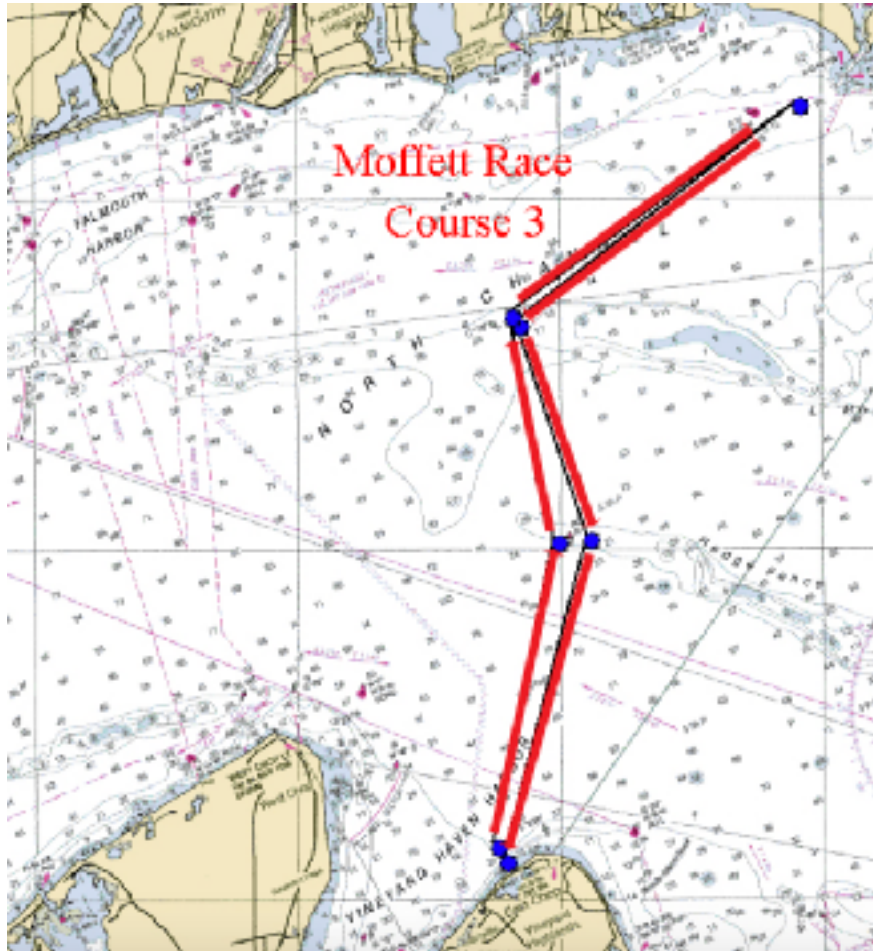

2019 Moffett Race Course Diagrams

The following course diagrams are for convenience only, and should not be used for navigation or to properly follow course. Please refer to Sailing Instructions for proper course descriptions.

Course 1:

Course 2:

Course 3:

Course 4:

Course 5:

Course 6:

Course 7:

Course 8:

Course 9:

Course 10:

(Please note that this diagram has not been amended, and still shows the old mark "LS" at the far west end of the course. Use the new G29 mark, just Northwest of LS instead, as detailed in amended sailing instructions)