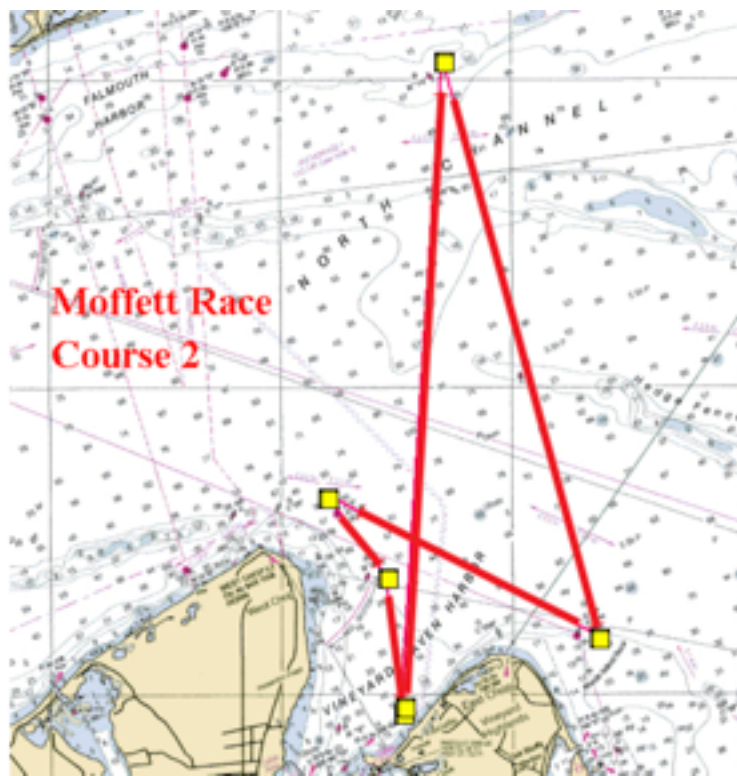

2019 Moffett Race Course Diagrams

The following course diagrams are for convenience only, and should not be used for navigation or to properly follow course. Please refer to Sailing Instructions for proper course descriptions.

Course 1:

Course 2:

Course 3:

Course 4:

Course 5:

Course 6:

Course 7:

Course 8:

Course 9:

Course 10:

(Please note that this diagram has not been amended, and still shows the old mark "LS" at the far west end of the course. Use the new G29 mark, just Northwest of LS instead, as detailed in amended sailing instructions)