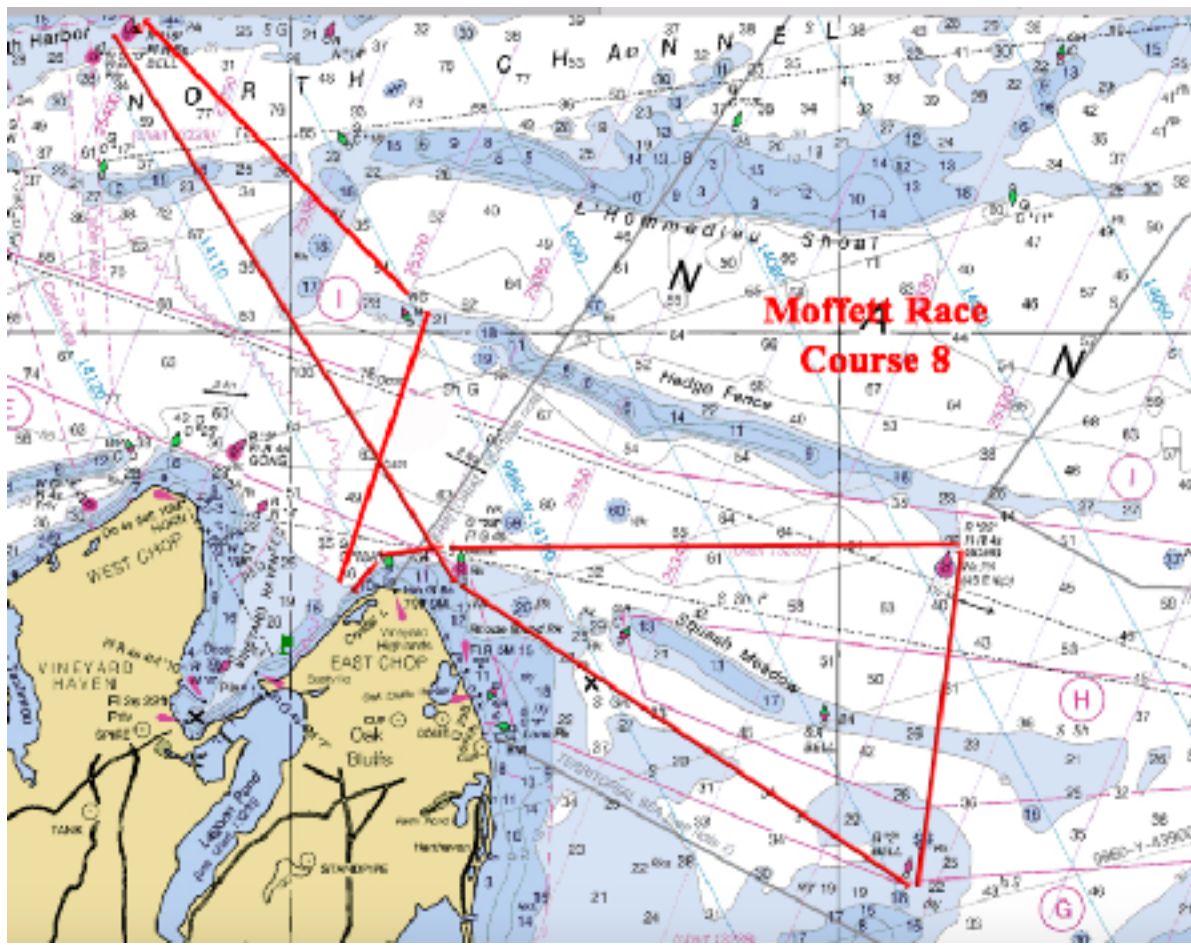

2019 Moffett Race Course Diagrams

The following course diagrams are for convenience only, and should not be used for navigation or to properly follow course. Please refer to Sailing Instructions for proper course descriptions.

Course 1:

Course 2:

Course 3:

Course 4:

Course 5:

Course 6:

Course 7:

Course 8:

Course 9:

Course 10:

(Please note that this diagram has not been amended, and still shows the old mark "LS" at the far west end of the course. Use the new G29 mark, just Northwest of LS instead, as detailed in amended sailing instructions)