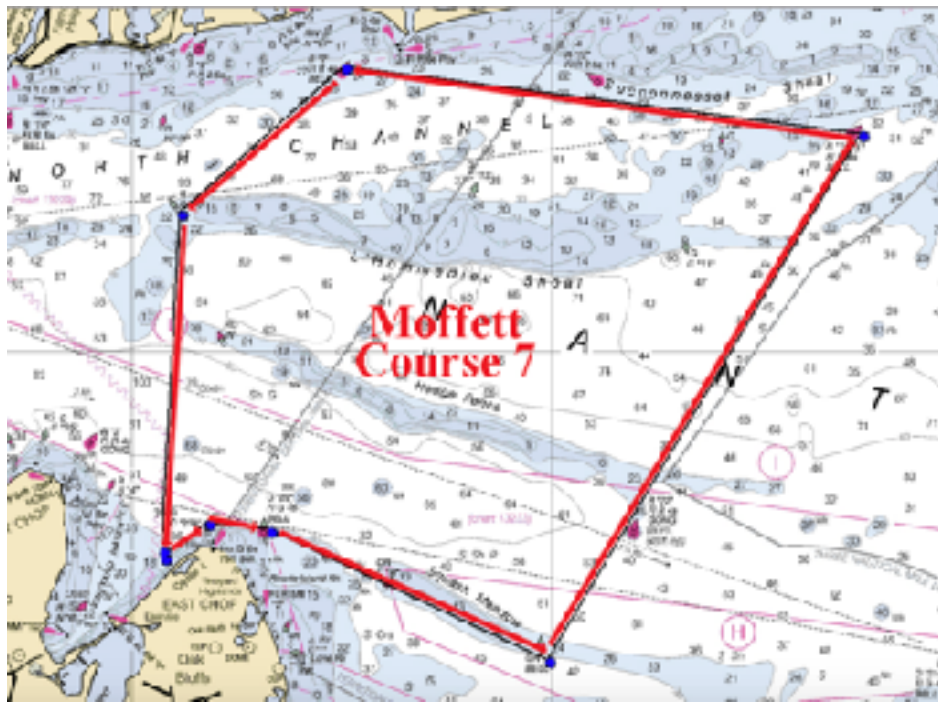

2019 Moffett Race Course Diagrams

The following course diagrams are for convenience only, and should not be used for navigation or to properly follow course. Please refer to Sailing Instructions for proper course descriptions.

Course 1:

Course 2:

Course 3:

Course 4:

Course 5:

Course 6:

Course 7:

Course 8:

Course 9:

Course 10:

(Please note that this diagram has not been amended, and still shows the old mark "LS" at the far west end of the course. Use the new G29 mark, just Northwest of LS instead, as detailed in amended sailing instructions)