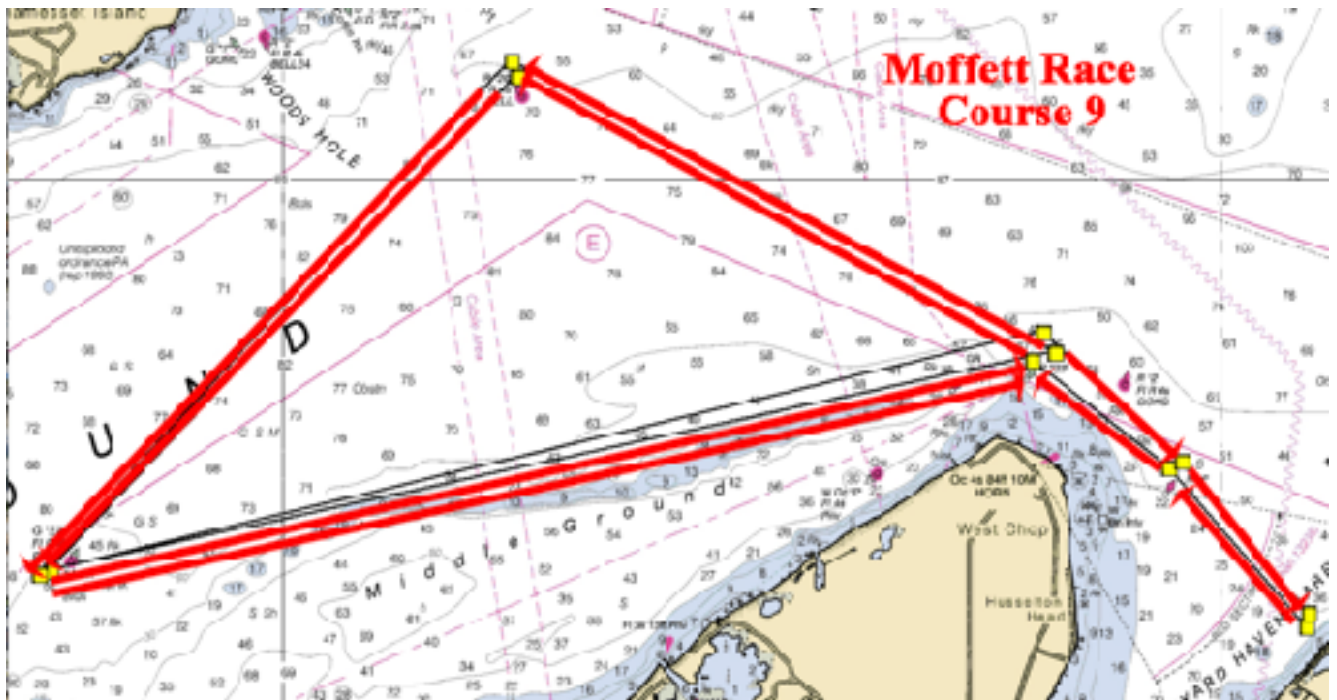

2019 Moffett Race Course Diagrams

The following course diagrams are for convenience only, and should not be used for navigation or to properly follow course. Please refer to Sailing Instructions for proper course descriptions.

Course 1:

Course 2:

Course 3:

Course 4:

Course 5:

Course 6:

Course 7:

Course 8:

Course 9:

Course 10:

(Please note that this diagram has not been amended, and still shows the old mark "LS" at the far west end of the course. Use the new G29 mark, just Northwest of LS instead, as detailed in amended sailing instructions)