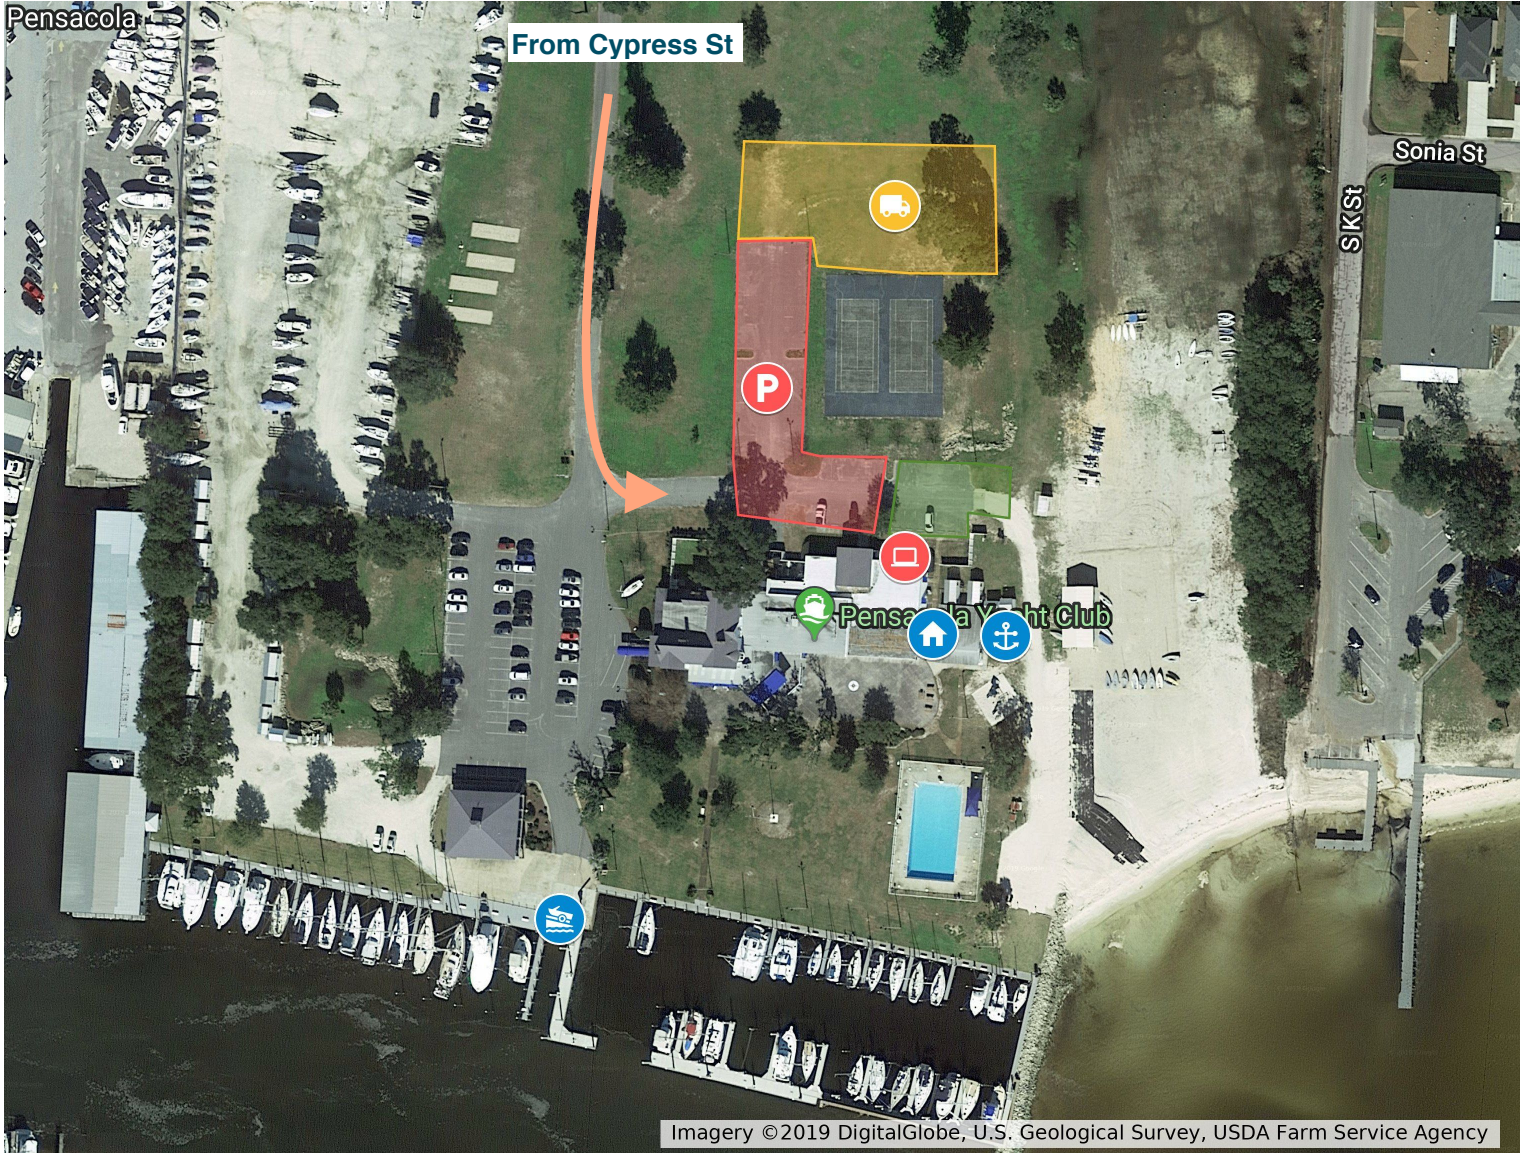

PYC 2019 Junior Olympics Event Map

PYC JO Event

-  JO Registration
-  Boat Unloading Area
-  JO Competitor Area
-  Parking
-  JO Parking
-  Trailer Storage
-  Trailer Parking
-  Boat Launch
-  Sunday Awards Area

PYC 2019 Junior Olympics Event Map

PYC JO Event

-  JO Registration
-  Boat Unloading Area
-  JO Competitor Area
-  Parking
-  JO Parking
-  Trailer Storage
-  Trailer Parking
-  Opti Dolly Bays
-  C420 Dolly Bays
-  Boat Launch
-  Sunday Awards Area
-  Laser Dolly Bays