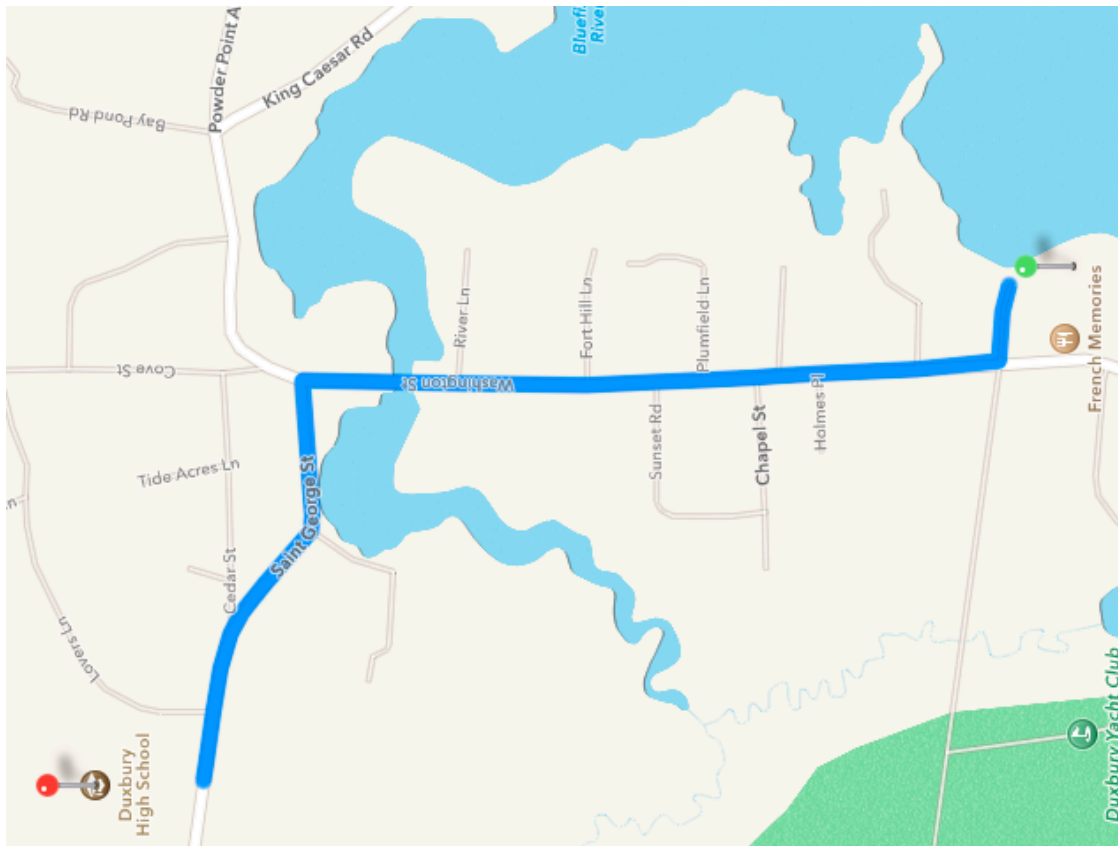

Directions to Duxbury High School 71 Alden St, Duxbury, MA 02332

1. Turn right onto Washington Street
2. In 0.6 miles, turn left onto Saint George Street
3. The destination will be on your right in 0.4 miles