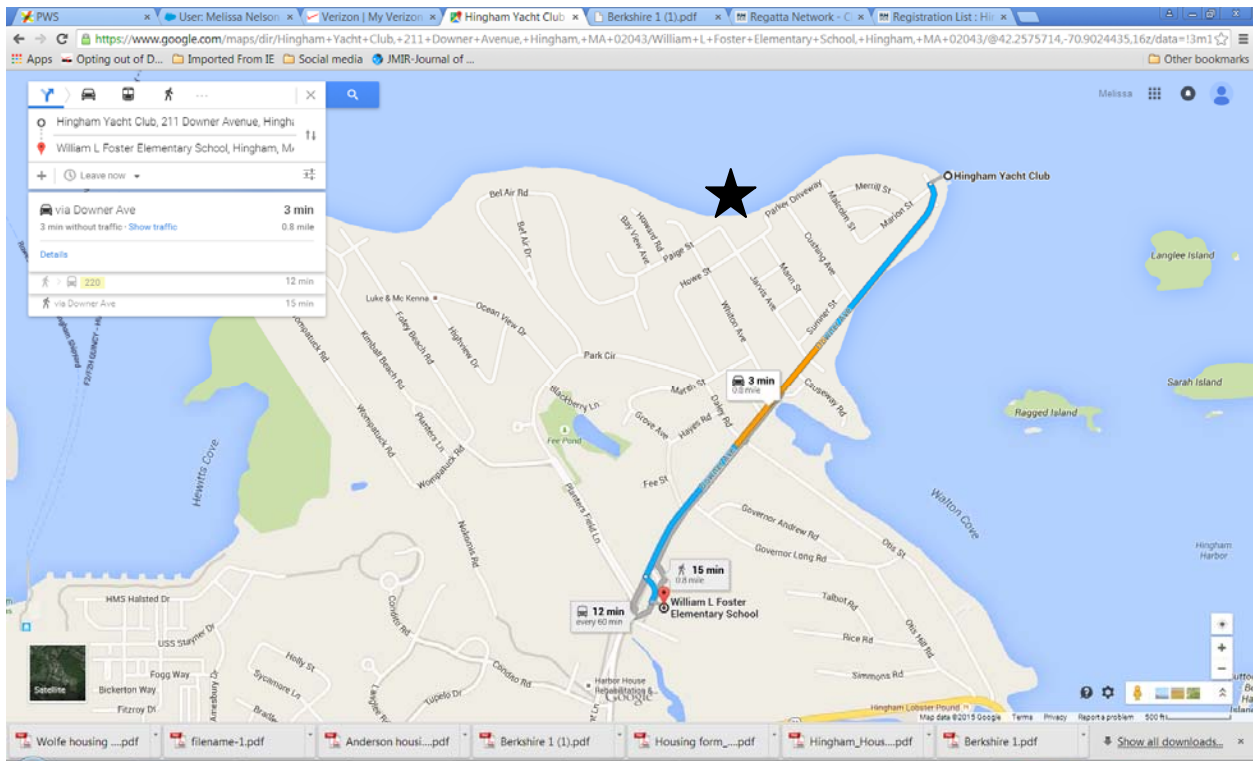

# Hingham Bay Junior Regatta Parking and North Beach Info

## North Beach ★

- Where 420s and lasers will launch
- Watch for overhead power lines—do NOT step your mast on the street!!!

## Trailer parking at Foster School (see map below)

- Park in the lot to the left of the school
- Overflow parking is to the right of the school (do NOT park beyond dumpster)

## IMPORTANT NOTES

- Respect No Parking signs
- Respect One-Way streets
- Respect others' property
- Parking at HYC is limited; if you double park, PLEASE leave your keys
- **DO NOT PARK ON THE LEFT-HAND SIDE HEADING UP THE HILL ON MARION STREET. YOU WILL BE TOWED AT YOUR OWN EXPENSE.**