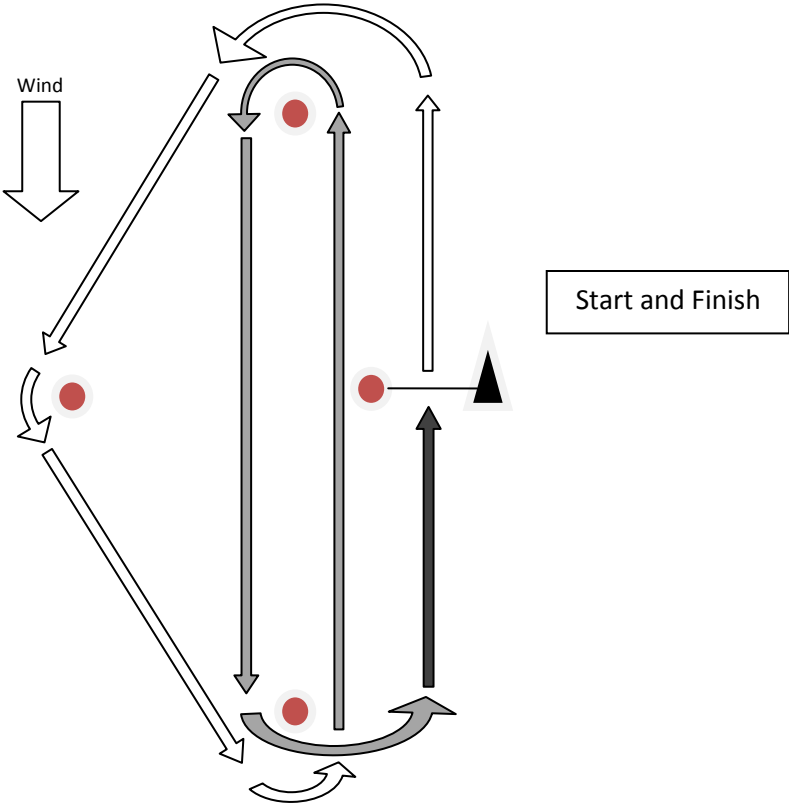

Course Designations for the 2019 MRYC Annual Junior Regatta

Course M

Triangle with Start/Finish in the middle

Course O

Modified Olympic (Windward-Reaching-Leeward-Windward-Leeward-Finish)

Course W

Windward – Leeward (one lap)

Course W2

Windward – Leeward (two laps)