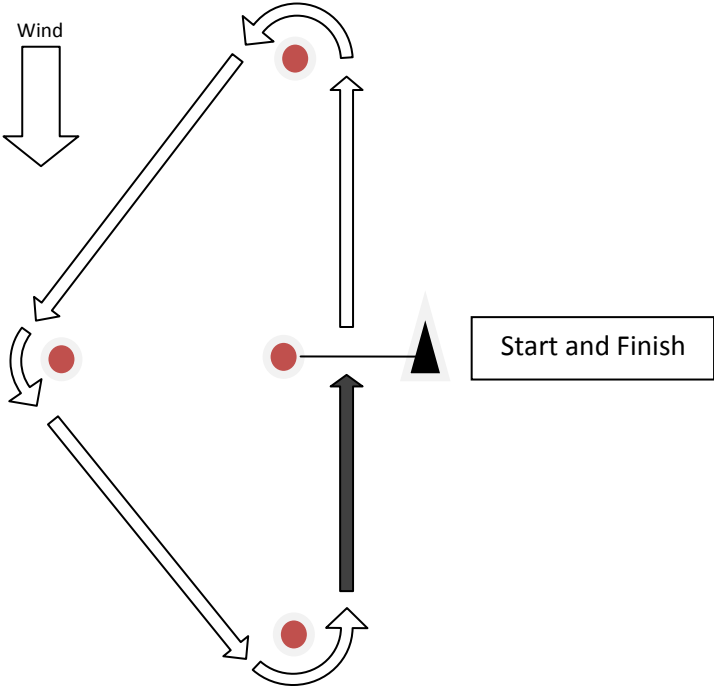

Course Designations for the 2019 MRYC Annual Junior Regatta

Course M

Triangle with Start/Finish in the middle

Course O

Modified Olympic (Windward-Reaching-Leeward-Windward-Leeward-Finish)

Course W

Windward – Leeward (one lap)

Course W2

Windward – Leeward (two laps)