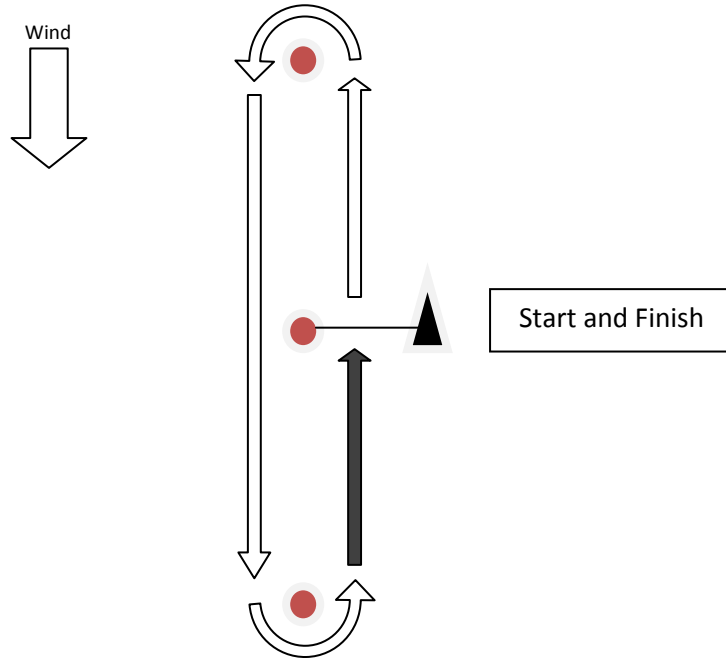

Course Designations for the 2019 MRYC Annual Junior Regatta

Course M

Triangle with Start/Finish in the middle

Course O

Modified Olympic (Windward-Reaching-Leeward-Windward-Leeward-Finish)

Course W

Windward – Leeward (one lap)

Course W2

Windward – Leeward (two laps)