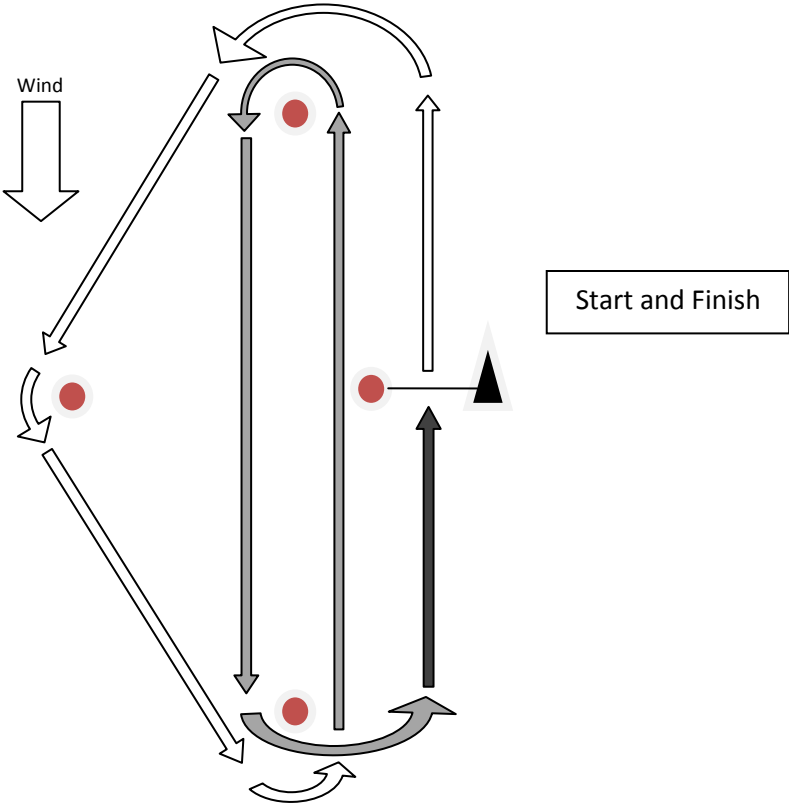

Course Designations for the 2020 MRYC Annual Junior Regatta

Course M

Triangle with Start/Finish in the middle

Course O

Modified Olympic (Windward-Reaching-Leeward-Windward-Leeward-Finish)

Course W

Windward – Leeward (one lap)

Course W2

Windward – Leeward (two laps)