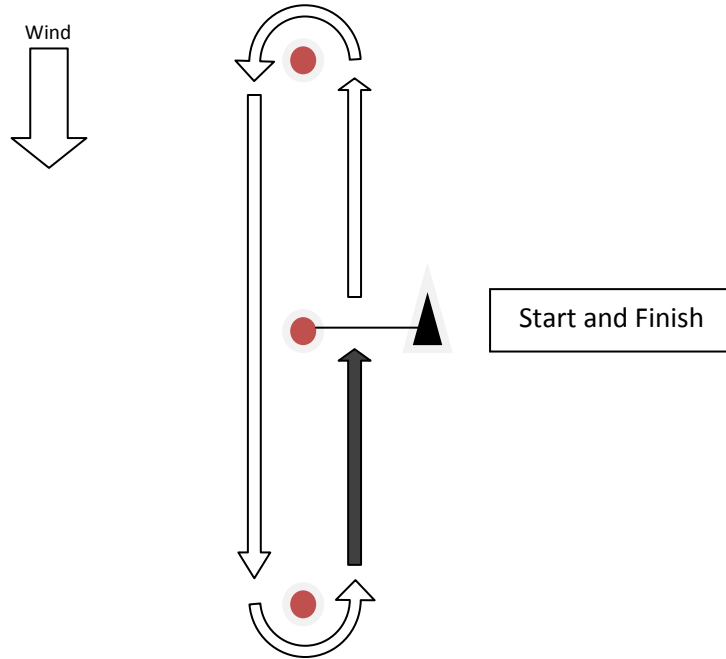

Course Designations for the 2020 MRYC Annual Junior Regatta

Course M

Triangle with Start/Finish in the middle

Course O

Modified Olympic (Windward-Reaching-Leeward-Windward-Leeward-Finish)

Course W

Windward – Leeward (one lap)

Course W2

Windward – Leeward (two laps)