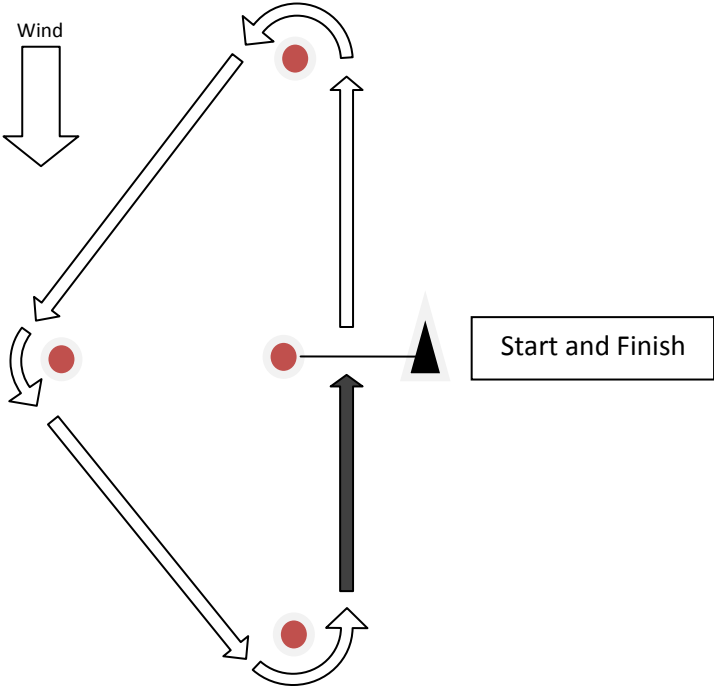

Course Designations for the 2020 MRYC Annual Junior Regatta

Course M

Triangle with Start/Finish in the middle

Course O

Modified Olympic (Windward-Reaching-Leeward-Windward-Leeward-Finish)

Course W

Windward – Leeward (one lap)

Course W2

Windward – Leeward (two laps)