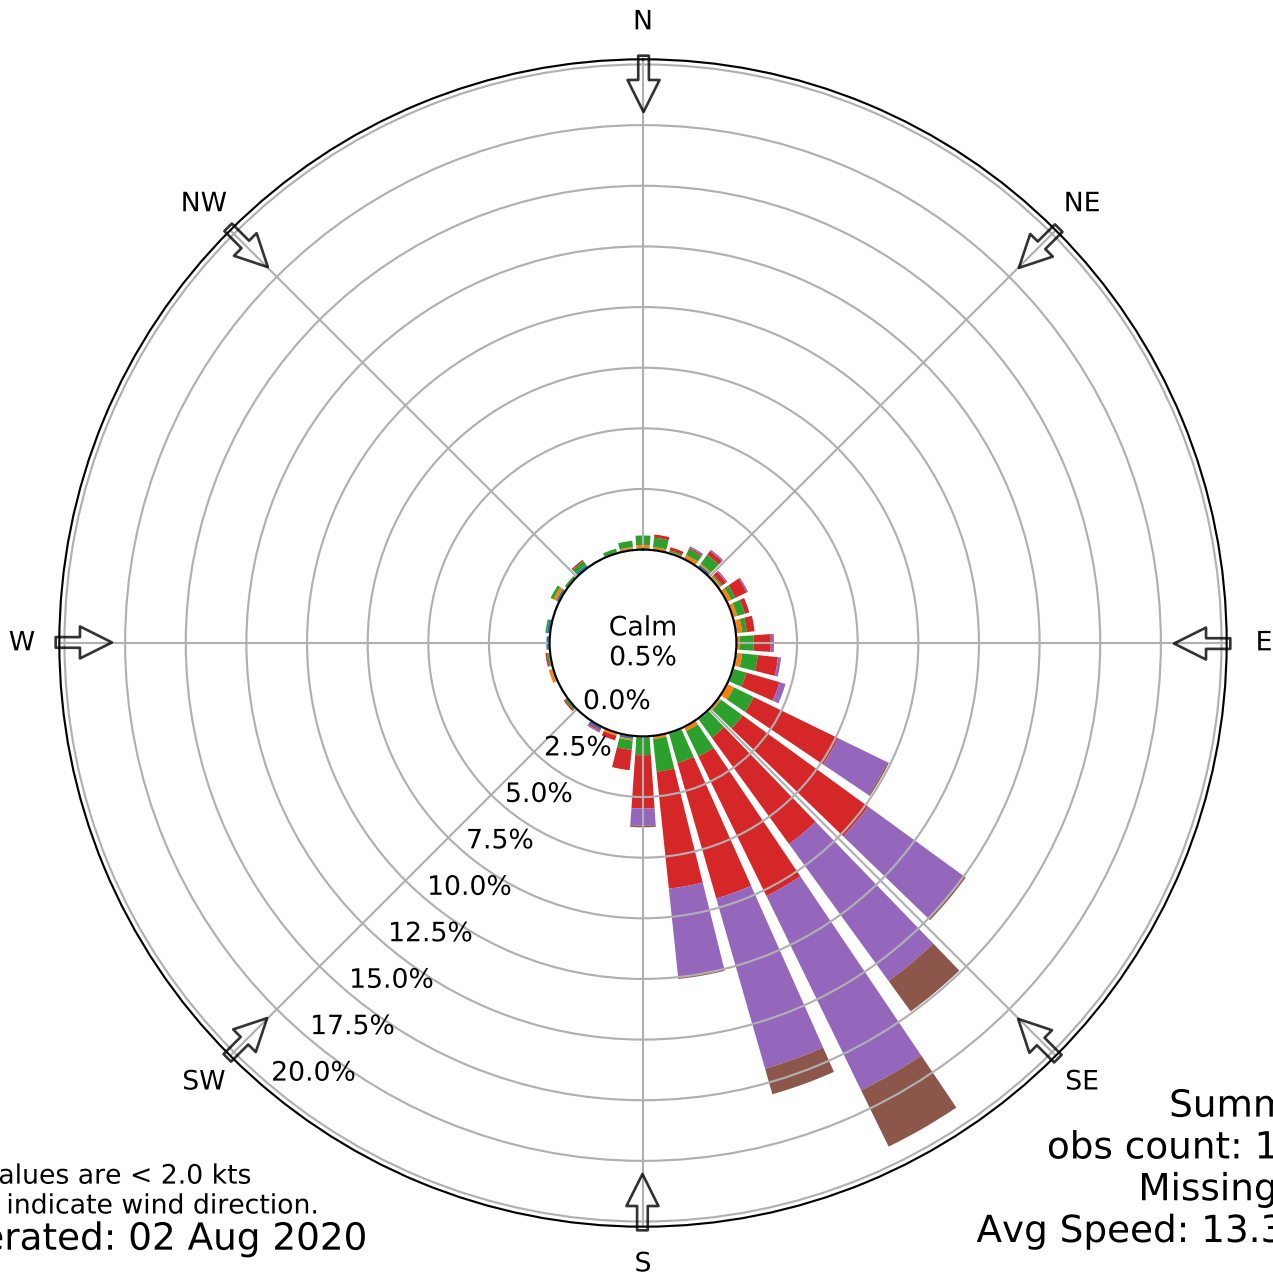

[NGP] CORPUS CHRISTI NAS

Windrose Plot [Time Domain: 9 AM-5 PM Jul,]

Time Bounds: 15 Jul 2015 09:56 AM - 23 Jul 2020 05:56 PM America/Chicago

Calm values are < 2.0 kts
Arrows indicate wind direction.
Generated: 02 Aug 2020

Summary
obs count: 1572
Missing: 24
Avg Speed: 13.3 kts