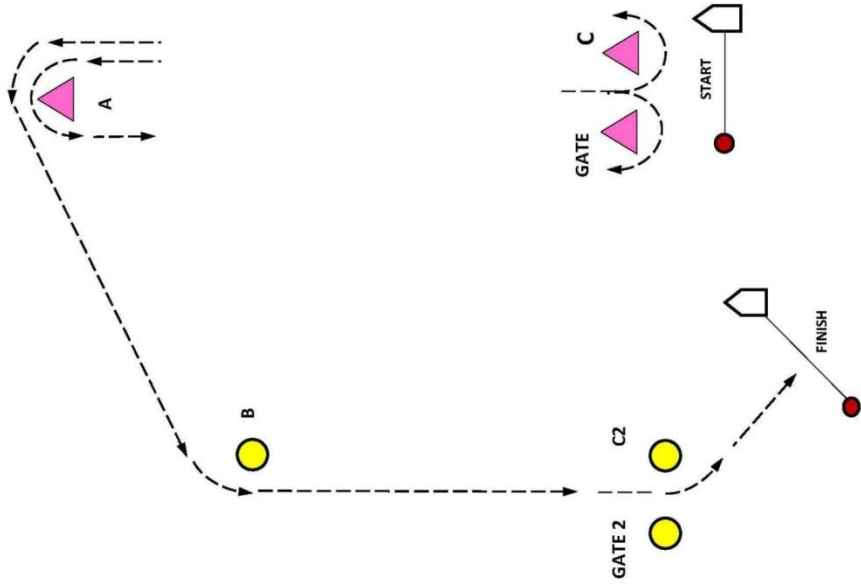

HOBIE CAT 14, 16 WOMEN AND WAVE NORTH AMERICAN CHAMPIONSHIPS (NAC) AMENDMENT 1

Replace Trapezoid course diagrams on page 8 with the following:

Trapezoid Course IL (Inner Loop) –
NOT TO SCALE – ANGLES BETWEEN MARKS ARE APPROXIMATE

- I 1 - START - A - C (or GATE) - A - B - C2 (or GATE2) - FINISH
- I 2 - START - A - C (or GATE) - A - C (or GATE) - A - B - C2 (or GATE2) - FINISH

Trapezoid Course (Outer Loop) –
NOT TO SCALE – ANGLES BETWEEN MARKS ARE APPROXIMATE

- O 1 - START - A - B - C2 (or GATE 2) - B - C2 (or GATE 2) - FINISH
- O 2 - START - A - B - C2 (or GATE2) - B - C2 (or GATE2) - B - C2 (or GATE2) - FINISH