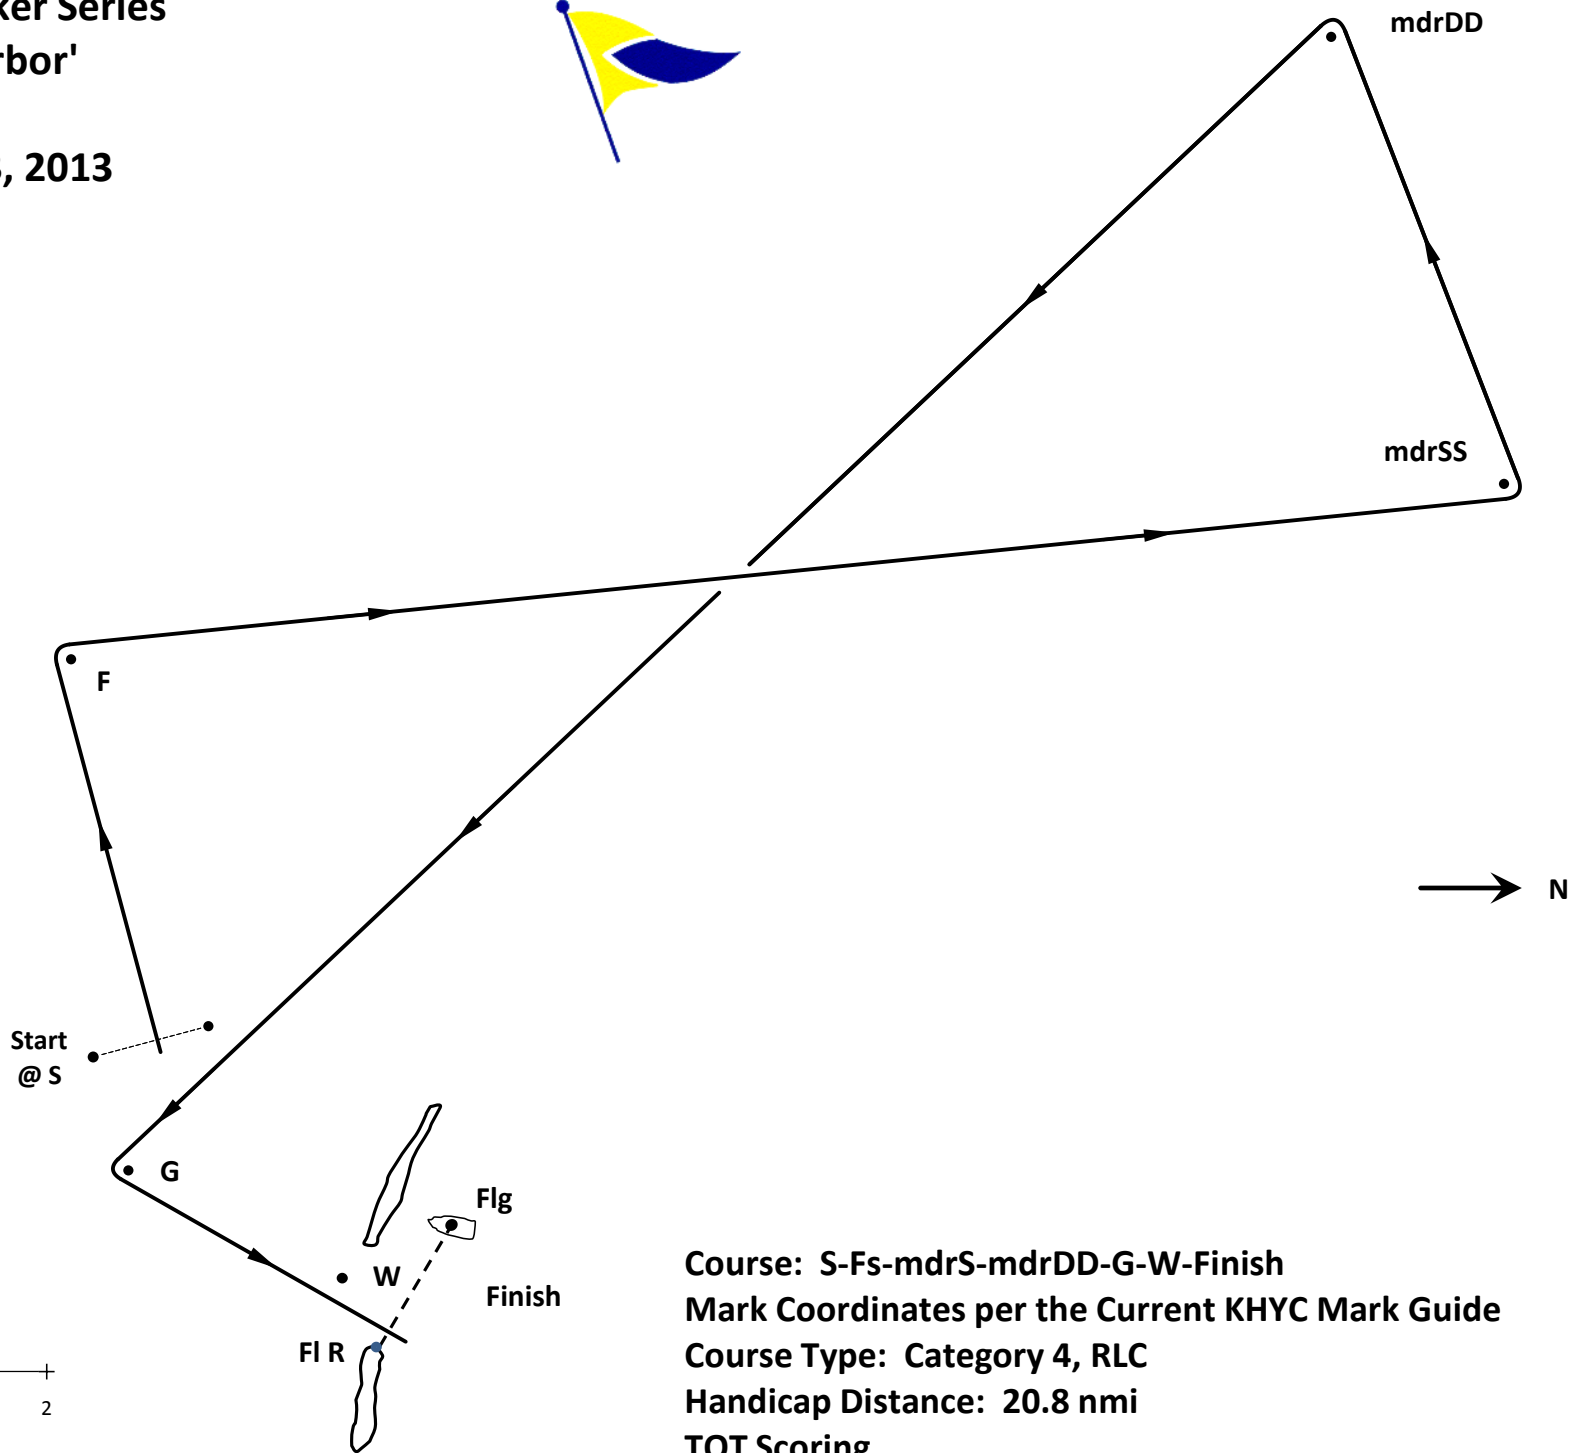

KHYC 2013 Spinnaker Series

Race # 2 'Trans Harbor'

Revised 03/15/13

Saturday March 23, 2013

Course: S-Fs-mdrS-mdrDD-G-W-Finish
Mark Coordinates per the Current KHYC Mark Guide
Course Type: Category 4, RLC
Handicap Distance: 20.8 nmi
TOT Scoring