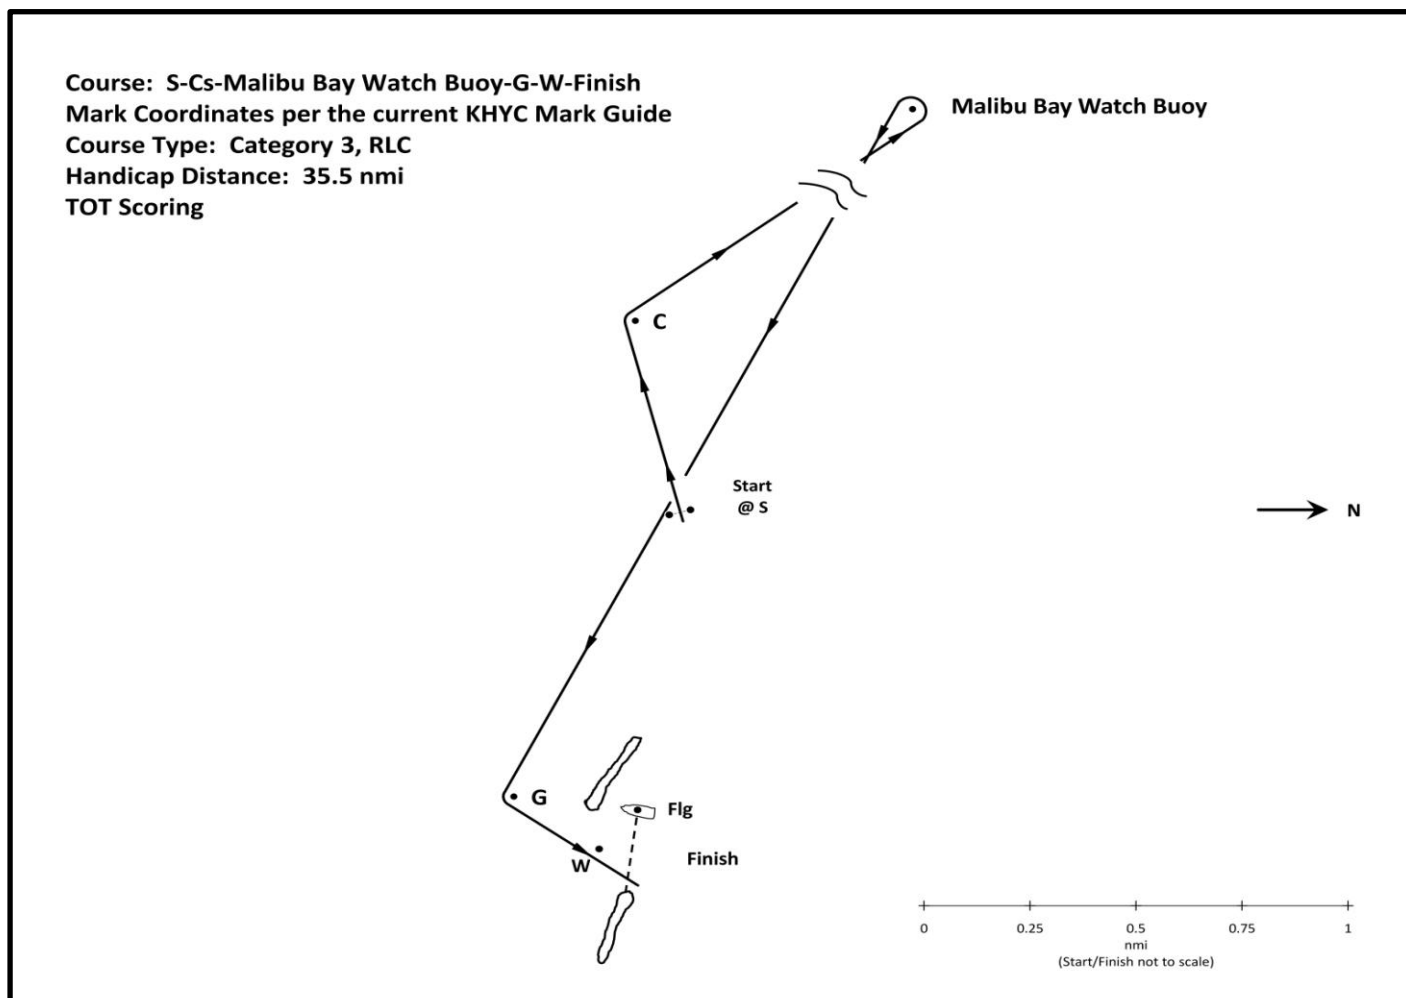

The Malibu and Return Race

Third Race of the 2013 Spinnaker Series

Saturday May 18, 2013

Lobster House Perpetual Trophy
PHRF A

Brin Owen Perpetual Trophy
PHRF B

King Harbor Yacht Club (310) 376-2459
Race Chair: April Pitcairn (310) 721-1758, Assistant: Danny Keswater (310) 614-7844
Registration available at regattanetwork.com