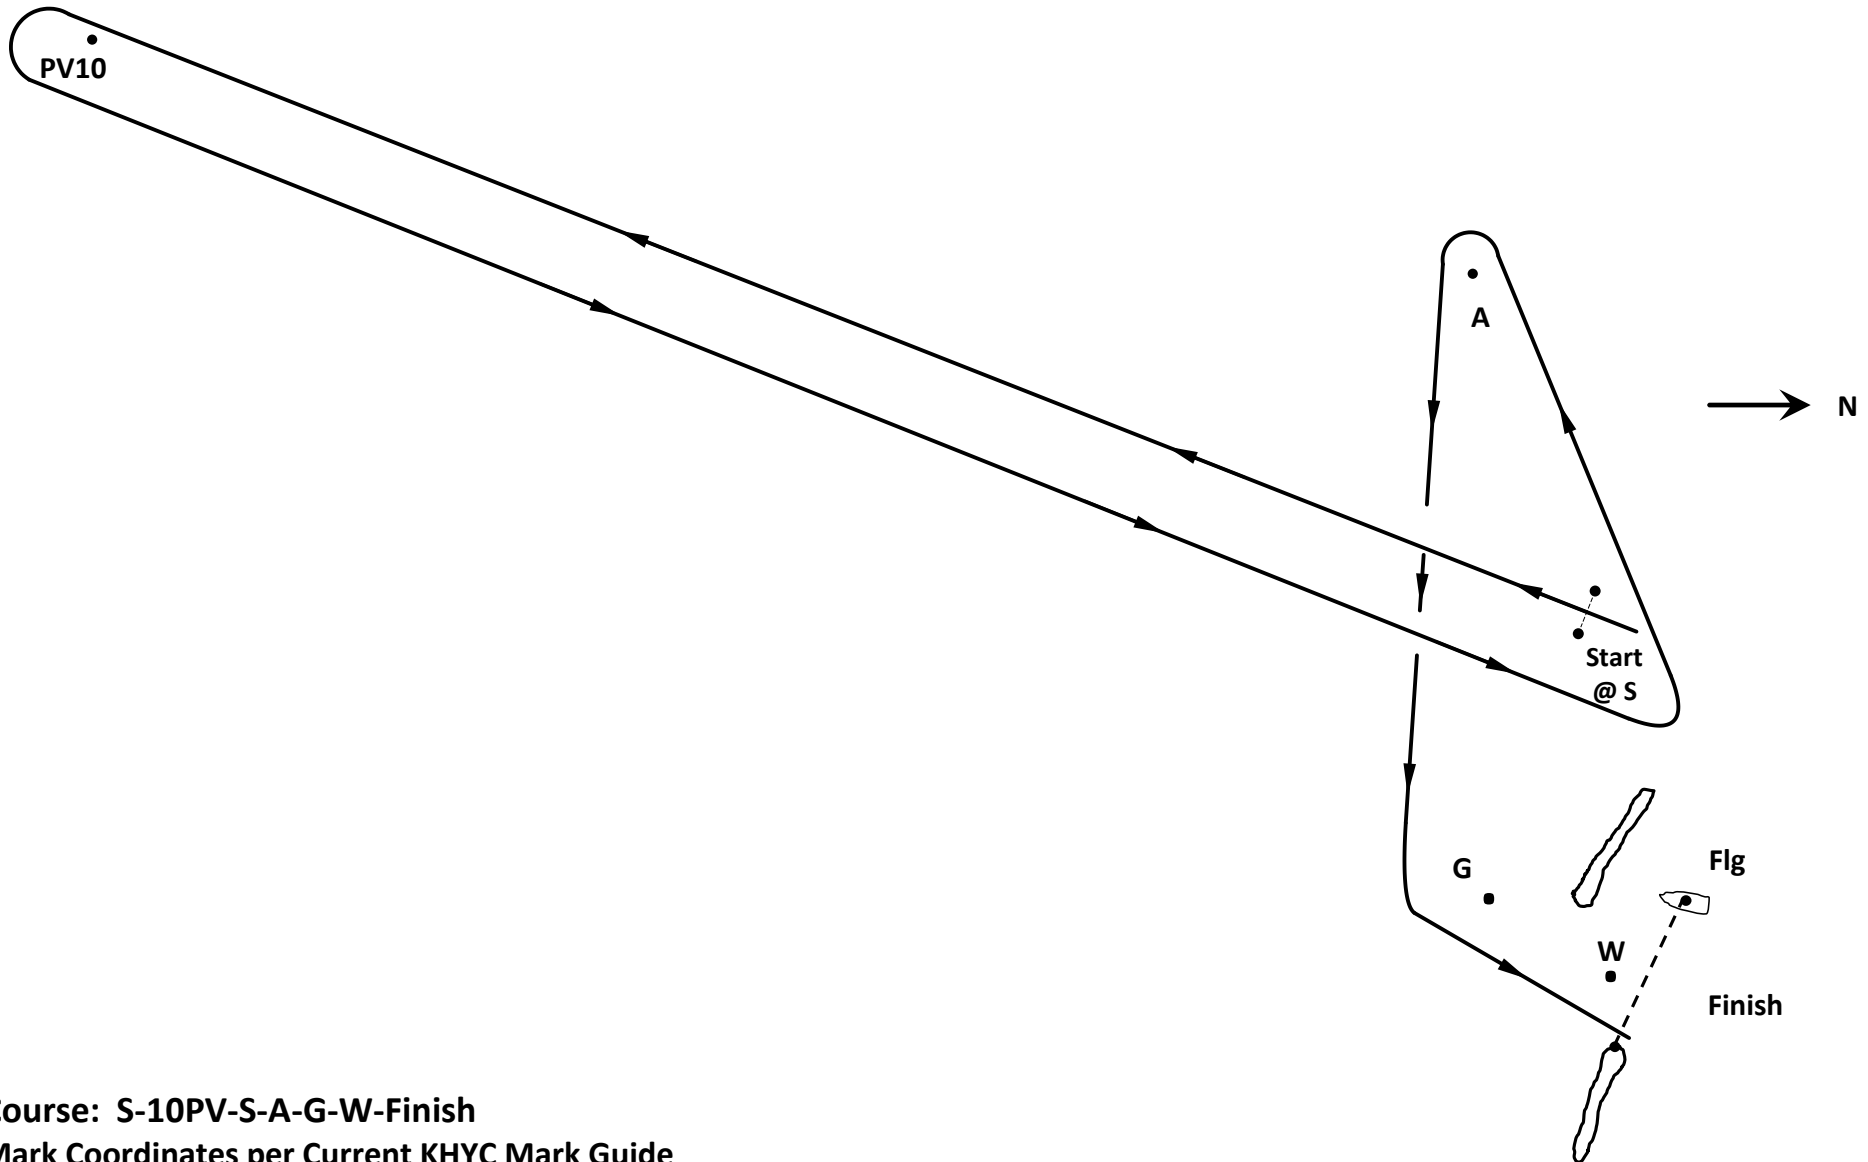

**KHYC 2014 Spinnaker Series
Race # 5 'Matt Walsh'
Saturday August 9, 2014**

Course: S-10PV-S-A-G-W-Finish
Mark Coordinates per Current KHYC Mark Guide
Course Type: Category 4, Random Leg
Scoring: Time on Time
Handicap Distance: 12.4 NM