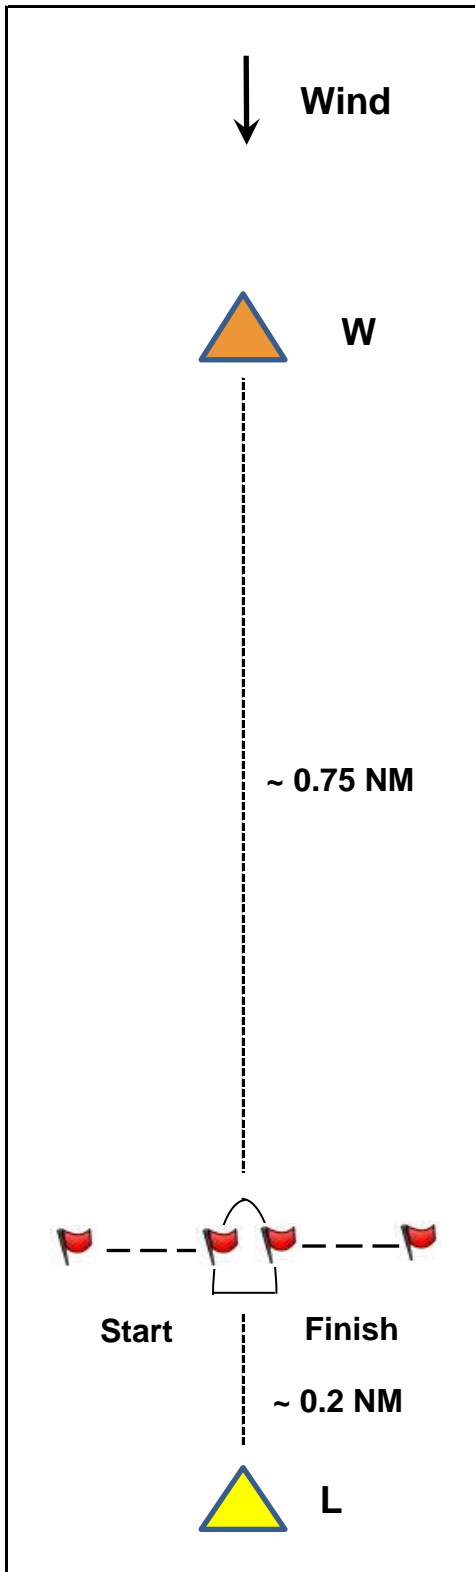

# King Harbor Yacht Club Fall One Design Regatta Course Chart September 5, 2015

**Courses**

1. Start - W - L - Finish
2. Start - W - L - W - L - Finish
3. Start - W - L - W - L - W - L - Finish
4. Start - W - Finish
5. Start - W - L - W - Finish
6. Start - W - L - W - L - W - Finish

**Leave all marks to port  
Start/Finish is Restricted**

**Start area is at the Committee Boat  
near Torrance Beach south of KHYC**