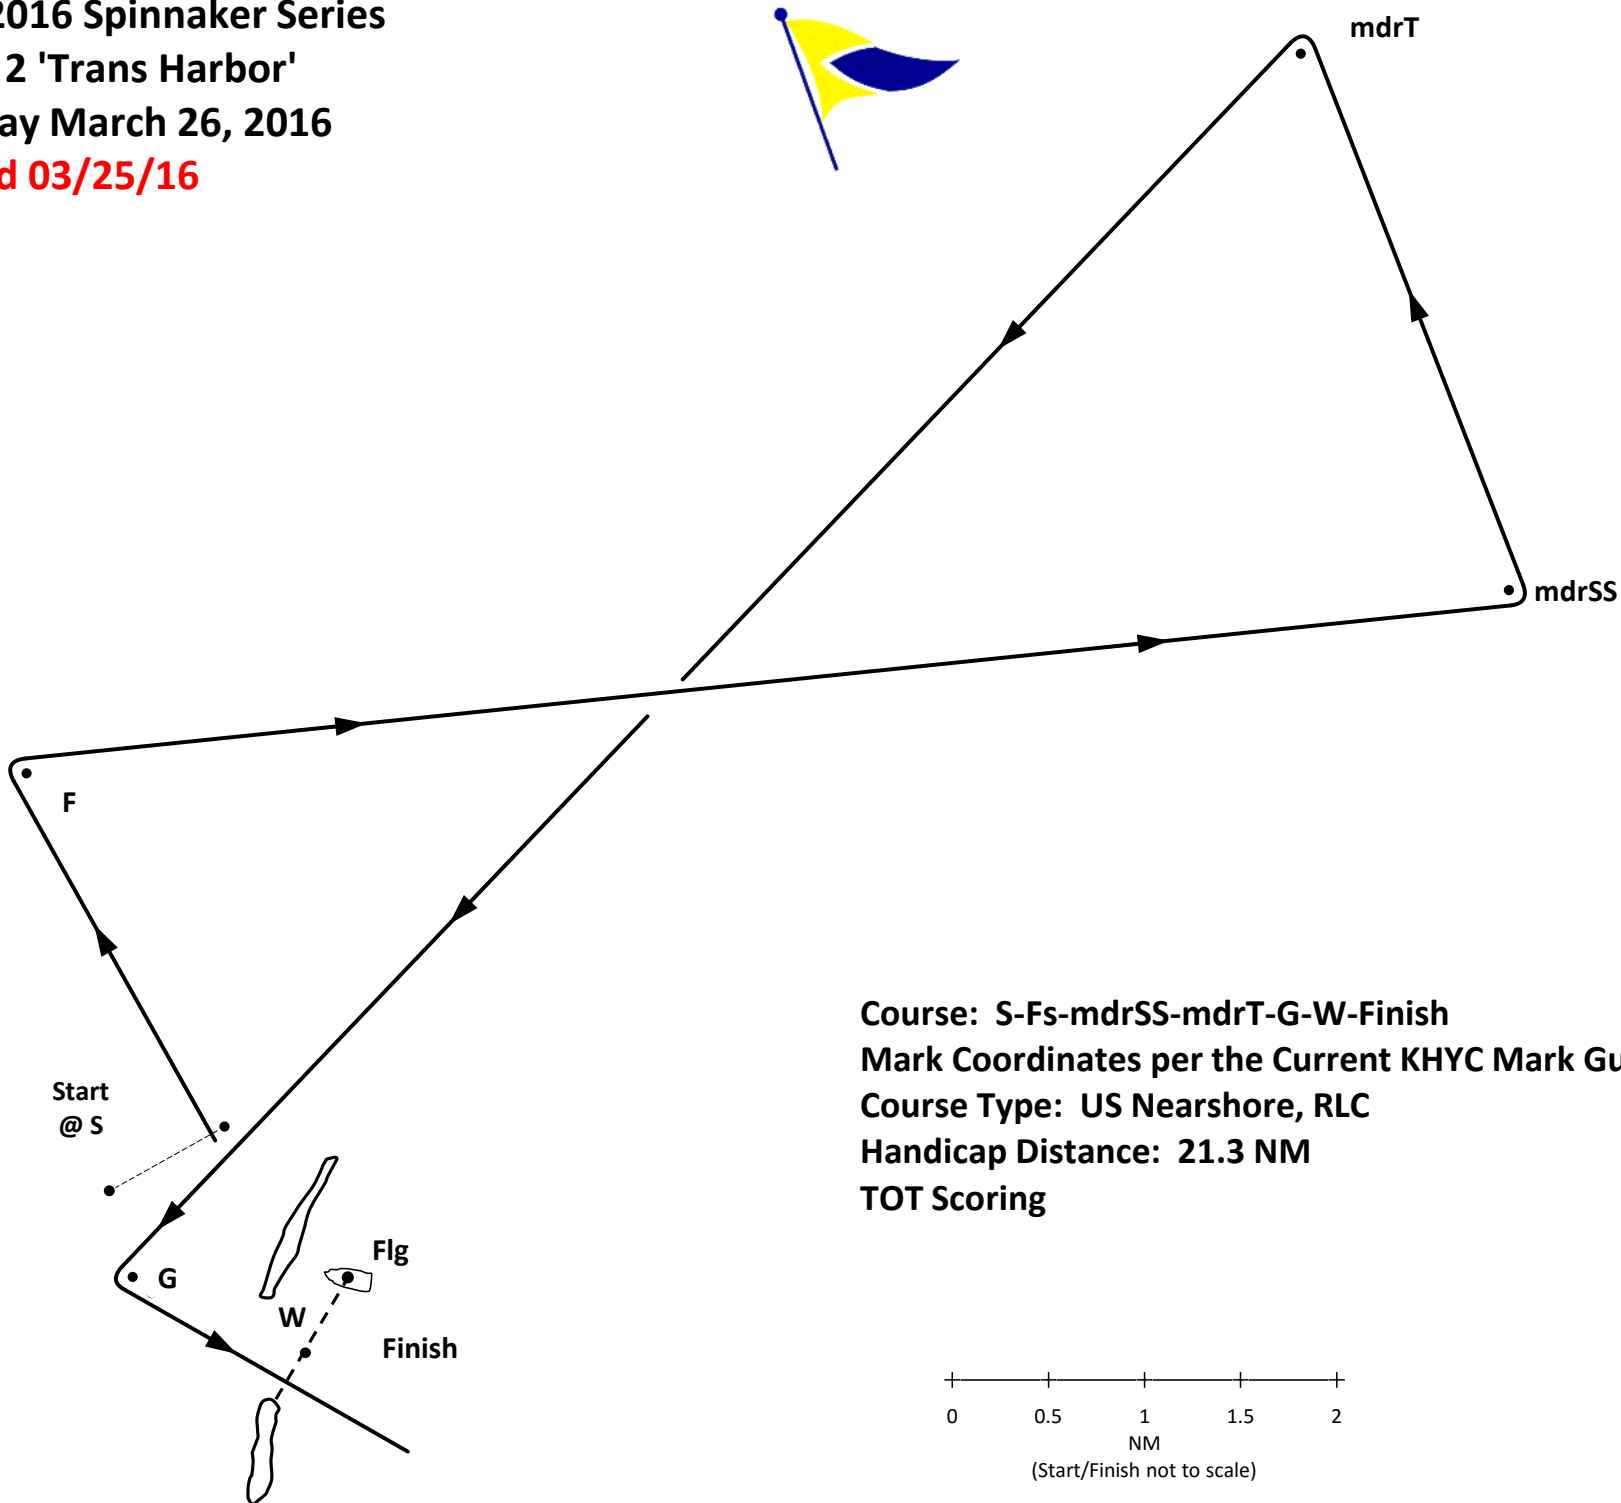

KHYC 2016 Spinnaker Series
Race # 2 'Trans Harbor'
Saturday March 26, 2016
Revised 03/25/16

Course: S-Fs-mdrSS-mdrT-G-W-Finish
Mark Coordinates per the Current KHYC Mark Guide
Course Type: US Nearshore, RLC
Handicap Distance: 21.3 NM
TOT Scoring