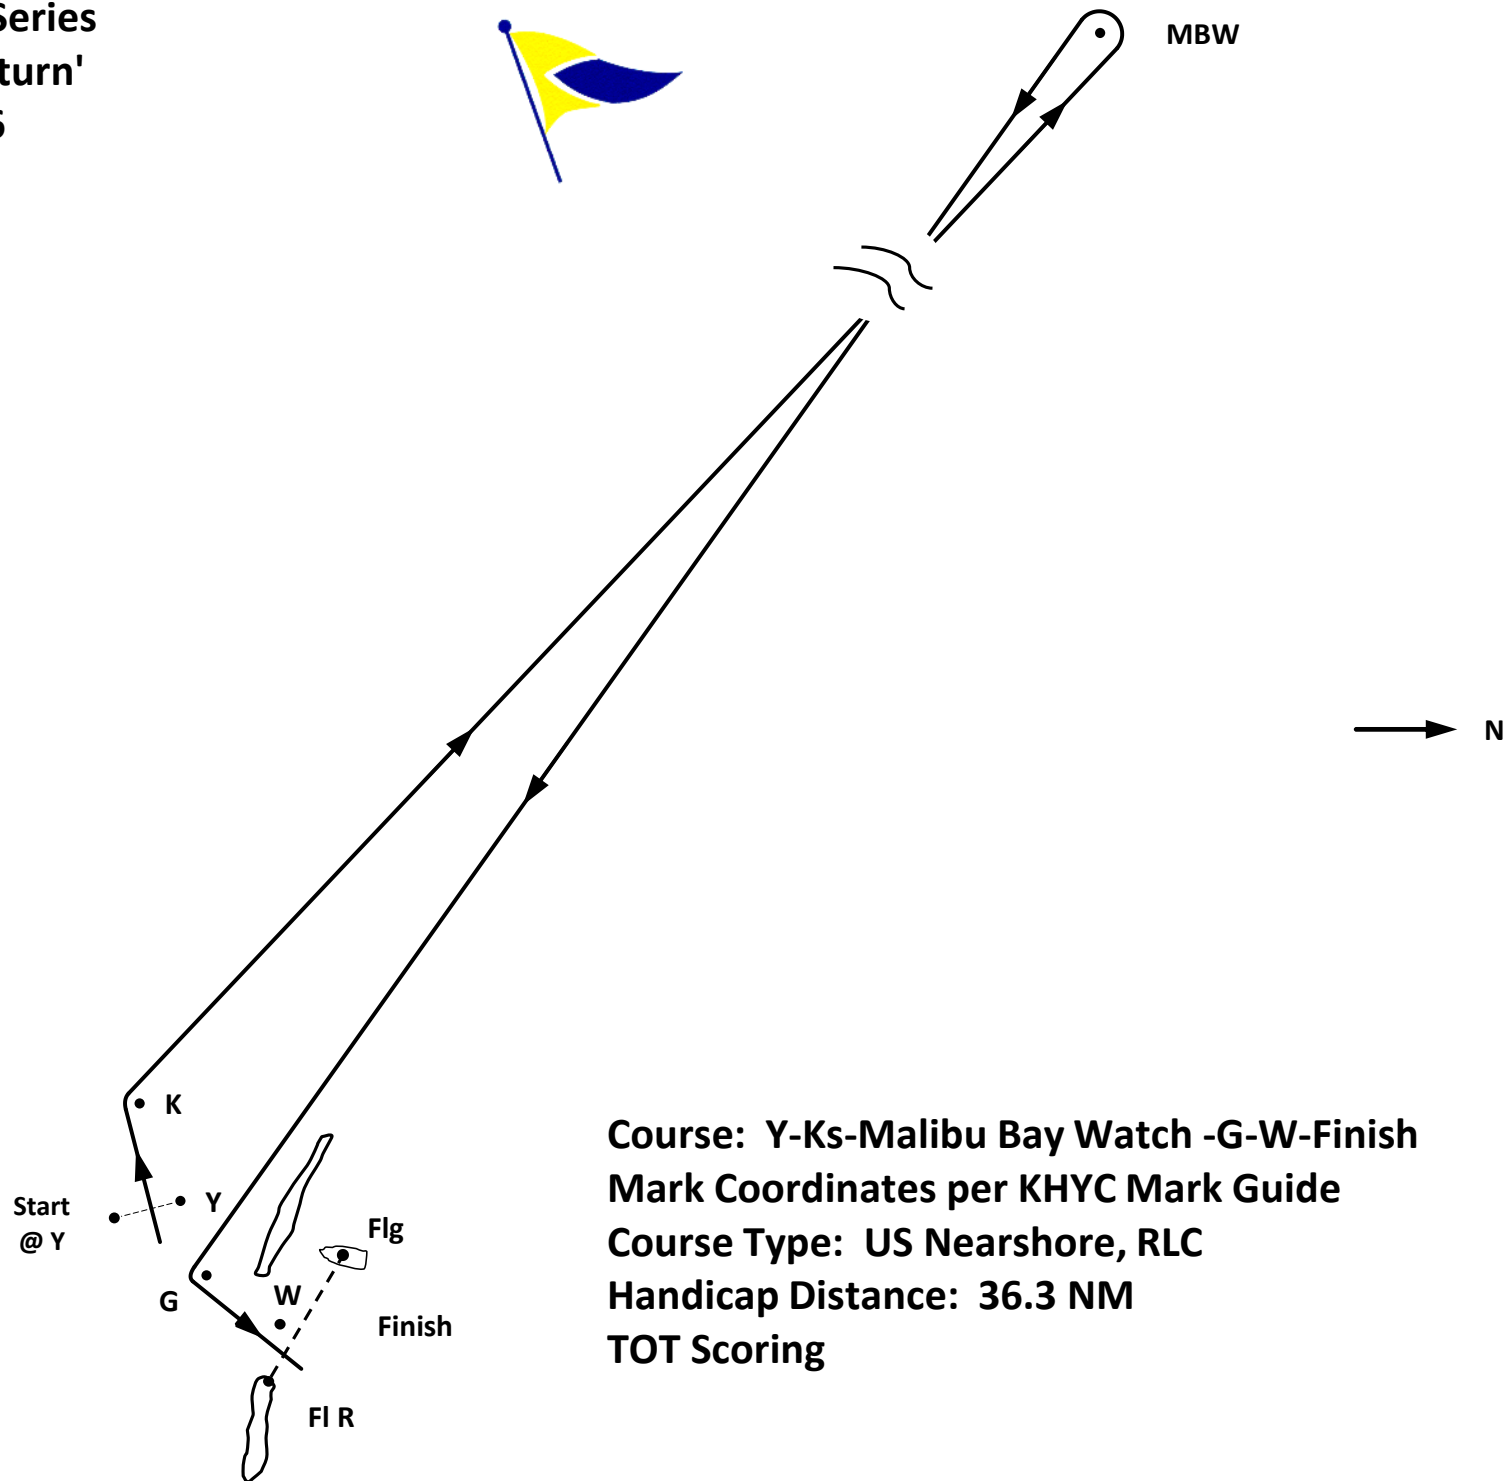

**KHYC 2016 Spinnaker Series
Race # 3 'Malibu & Return'
Saturday May 14, 2016**

MBW

Course: Y-Ks-Malibu Bay Watch -G-W-Finish
Mark Coordinates per KHYC Mark Guide
Course Type: US Nearshore, RLC
Handicap Distance: 36.3 NM
TOT Scoring

0 0.25 0.5 0.75 1
NM
(Start/Finish not to scale)