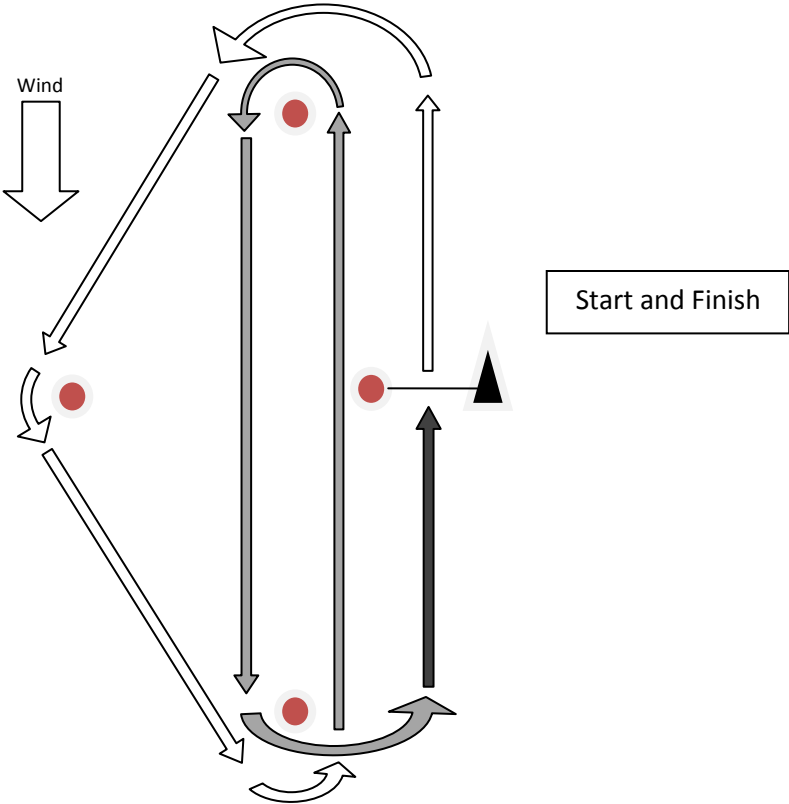

Course Designations for the 2018 MRYC Annual Junior Regatta

Course M

Triangle with Start/Finish in the middle

Course O

Modified Olympic (Windward-Reaching-Leeward-Windward-Leeward-Finish)

Course W

Windward – Leeward (one lap)

Course W2

Windward – Leeward (two laps)