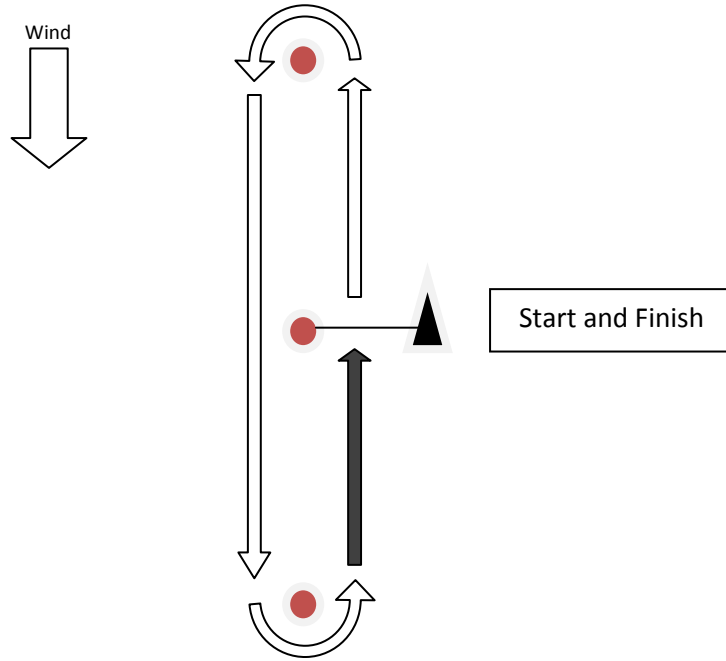

Course Designations for the 2018 MRYC Annual Junior Regatta

Course M

Triangle with Start/Finish in the middle

Course O

Modified Olympic (Windward-Reaching-Leeward-Windward-Leeward-Finish)

Course W

Windward – Leeward (one lap)

Course W2

Windward – Leeward (two laps)