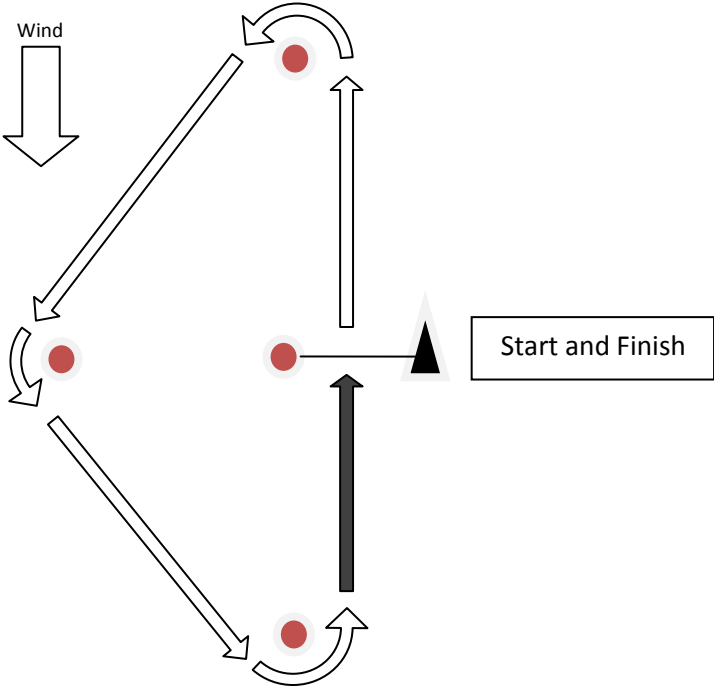

Course Designations for the 2018 MRYC Annual Junior Regatta

Course M

Triangle with Start/Finish in the middle

Course O

Modified Olympic (Windward-Reaching-Leeward-Windward-Leeward-Finish)

Course W

Windward – Leeward (one lap)

Course W2

Windward – Leeward (two laps)