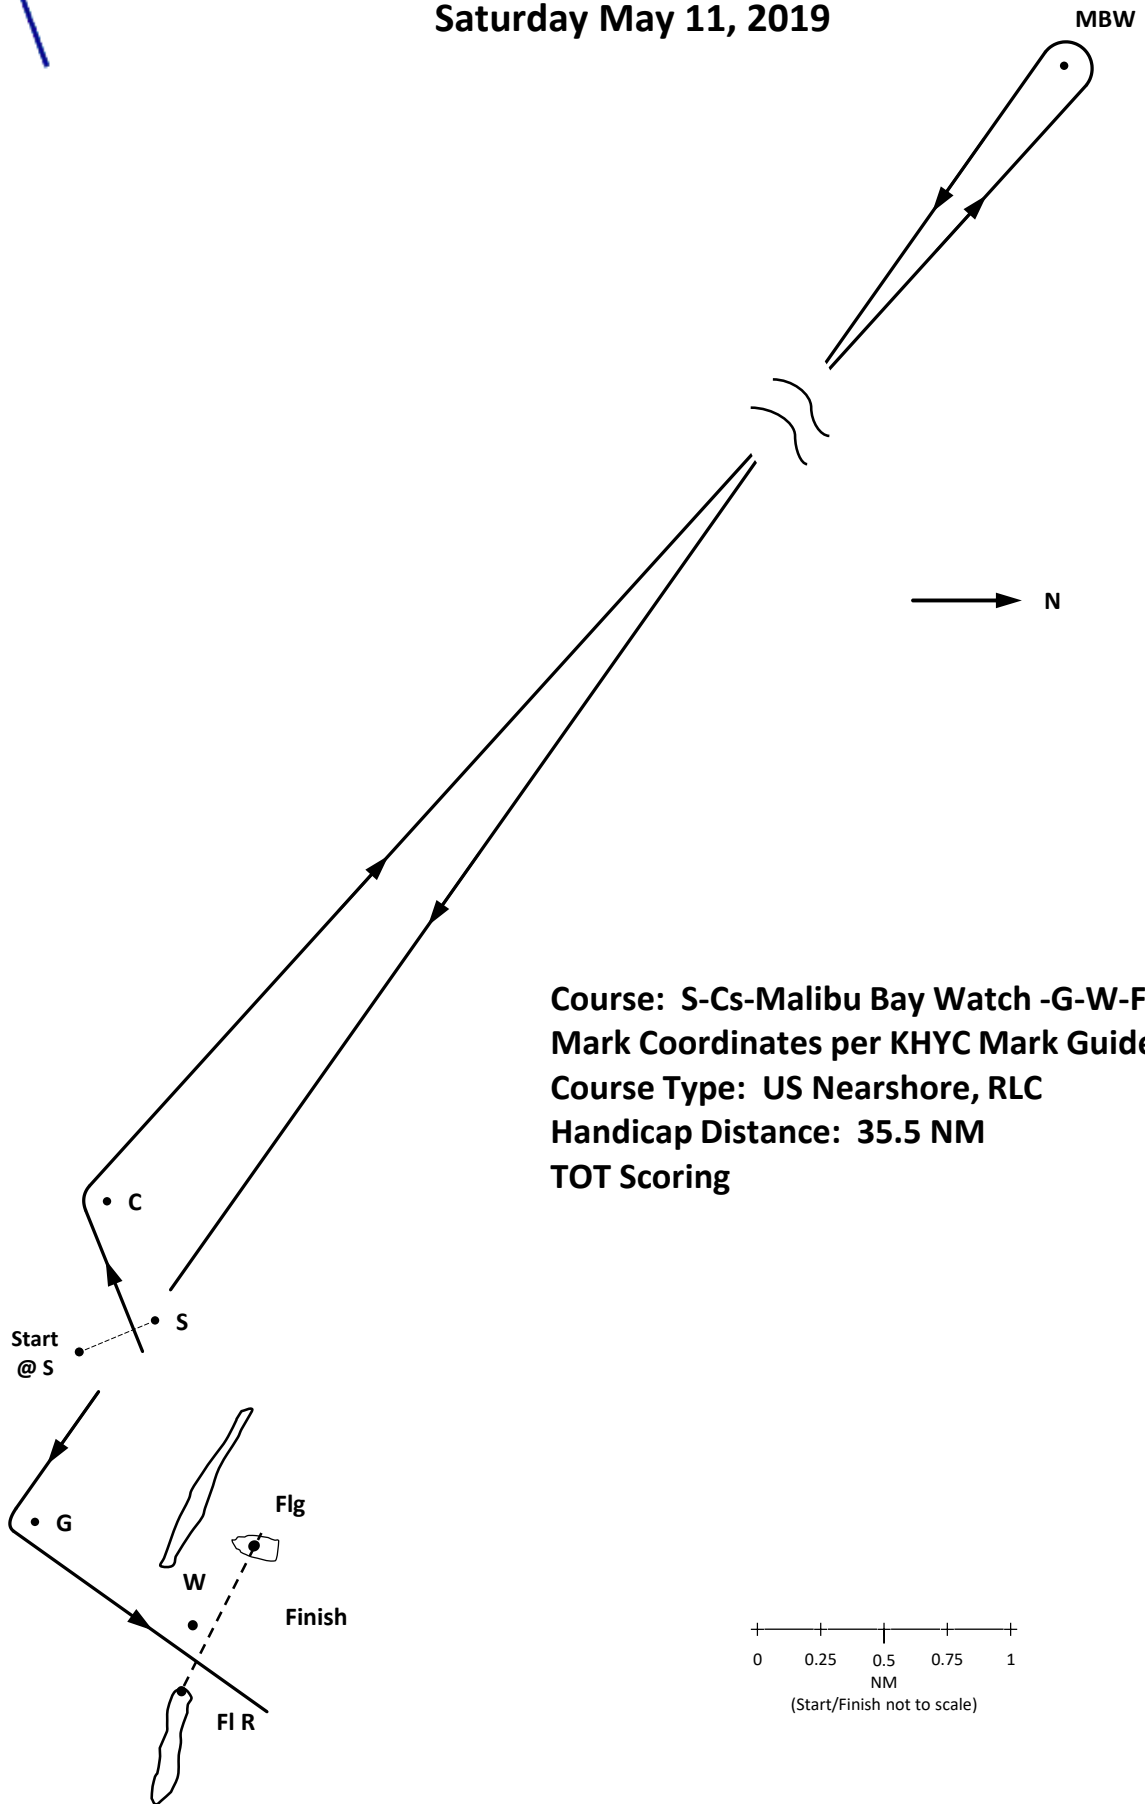

**KHYC 2019 Spinnaker Series  
Race # 3 'Malibu & Return'  
Saturday May 11, 2019**

**Course: S-Cs-Malibu Bay Watch -G-W-Finish  
Mark Coordinates per KHYC Mark Guide  
Course Type: US Nearshore, RLC  
Handicap Distance: 35.5 NM  
TOT Scoring**