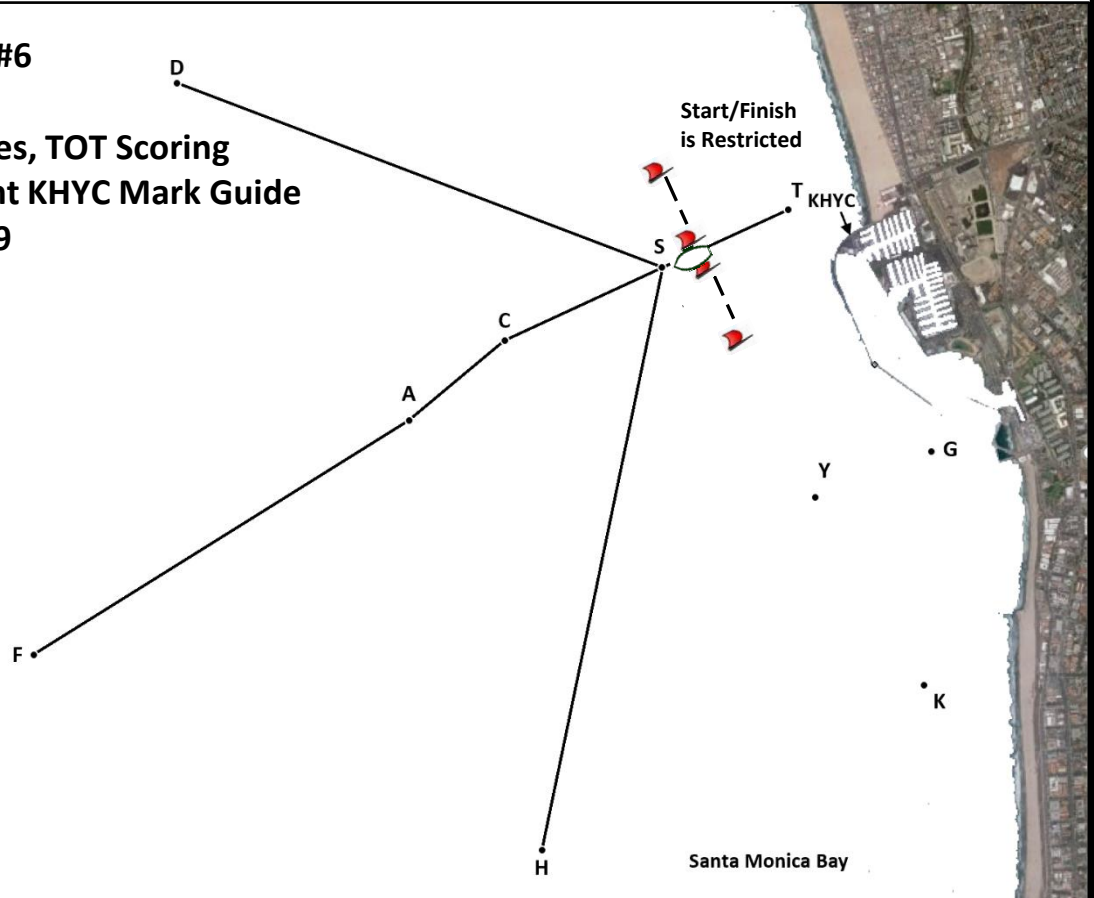

ASMBYC High Point Seri

#	Course	NM	Initial Mag BRG
0	<i>RC defined course</i>		

**Downwind Finishes**

1	Start - D - Finish	3.0	276
2	Start - C - Finish	1.0	235
3	Start - A - Finish	1.7	229
4	Start - F - Finish	4.2	229
5	Start - A - C - A - Finish	2.4	229
6	Start - F - C - A - Finish	4.9	229
7	Start - H - Finish	3.1	180

**Upwind Finishes**

8	Start - C - T - Finish	1.8	235
9	Start - A - T - Finish	2.5	229
10	Start - A - C - A - T - Finish	3.2	229
11	Start - F - T - Finish	5.0	229

**KHYC 2019 Spinnaker Series #6**  
**'Windward Leeward' Race**  
 US Nearshore Event, WL Races, TOT Scoring  
 Mark Coordinates per Current KHYC Mark Guide  
 Saturday September 21, 2019  
 An ASMBYC High Point Race

Santa Monica Bay