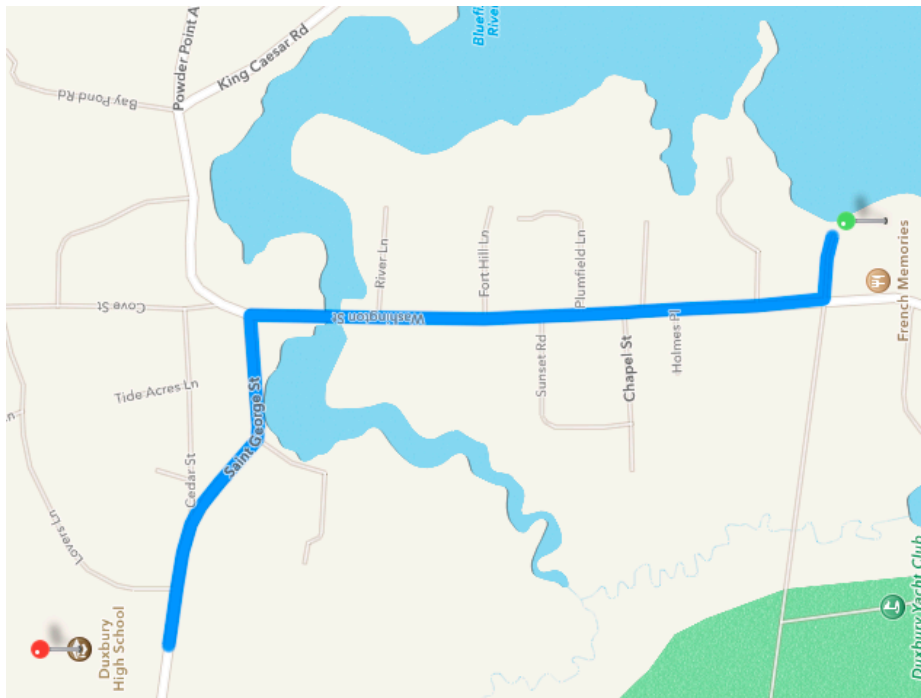

Directions to Duxbury High School 71 Alden St, Duxbury, MA 02332

1. Turn right onto Washington Street
2. In 0.6 miles, turn left onto Saint George Street
3. The destination will be on your right in 0.4 miles