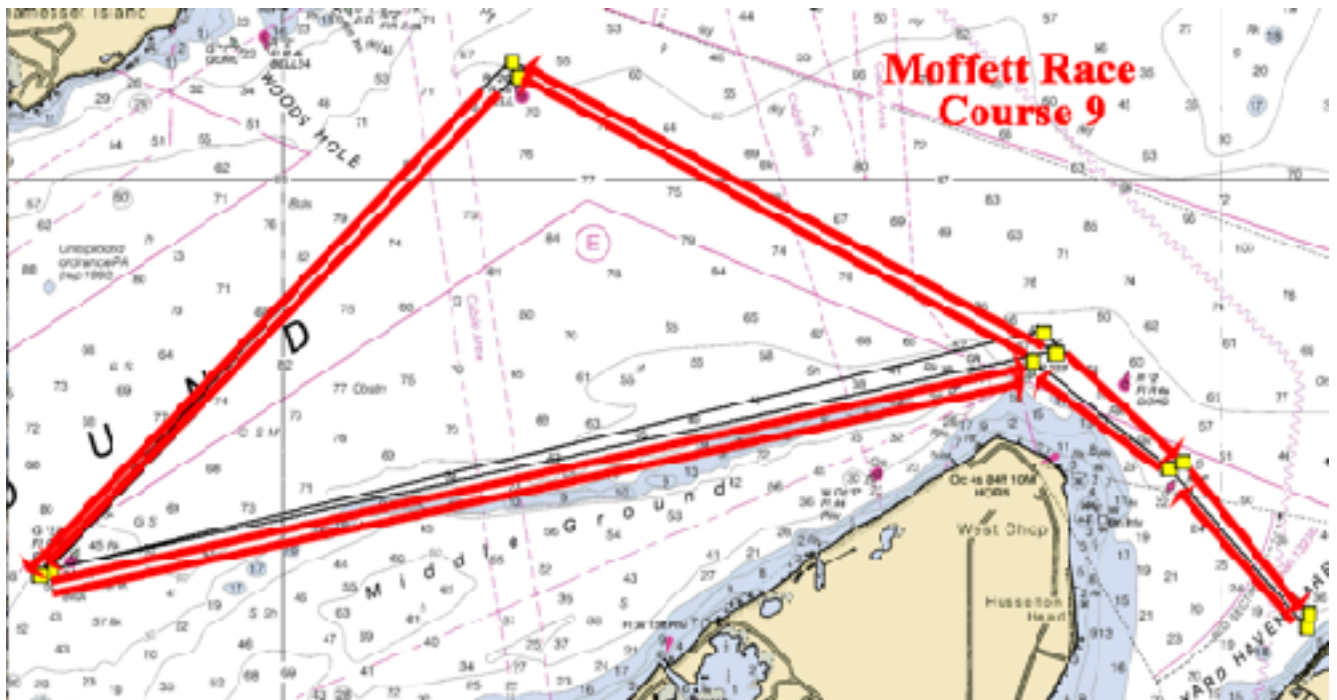

2020 Moffett Race Course Diagrams

The following course diagrams are for convenience only, and should not be used for navigation or to properly follow course. Please refer to Sailing Instructions for proper course descriptions.

Course 1:

Course 2:

Course 3:

Course 4:

Course 5:

Course 6:

Course 7:

Course 8:

Course 9:

Course 10:

(Please note that this diagram has not been amended, and still shows the old mark "LS" at the far west end of the course. Use the new G29 mark, just Northwest of LS instead, as detailed in amended sailing instructions)