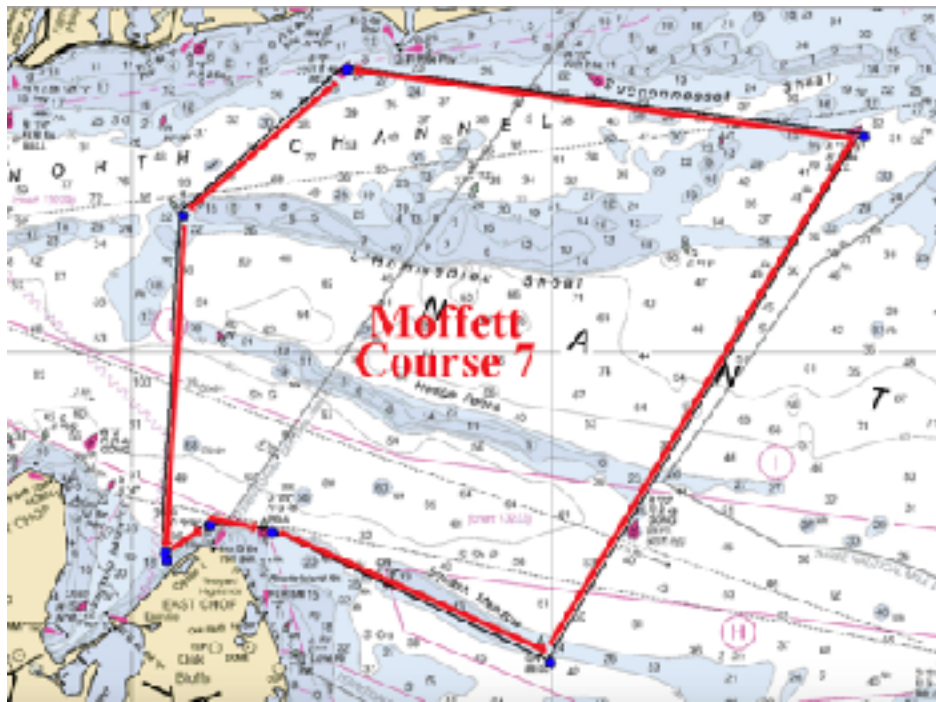

2020 Moffett Race Course Diagrams

The following course diagrams are for convenience only, and should not be used for navigation or to properly follow course. Please refer to Sailing Instructions for proper course descriptions.

Course 1:

Course 2:

Course 3:

Course 4:

Course 5:

Course 6:

Course 7:

Course 8:

Course 9:

Course 10:

(Please note that this diagram has not been amended, and still shows the old mark "LS" at the far west end of the course. Use the new G29 mark, just Northwest of LS instead, as detailed in amended sailing instructions)