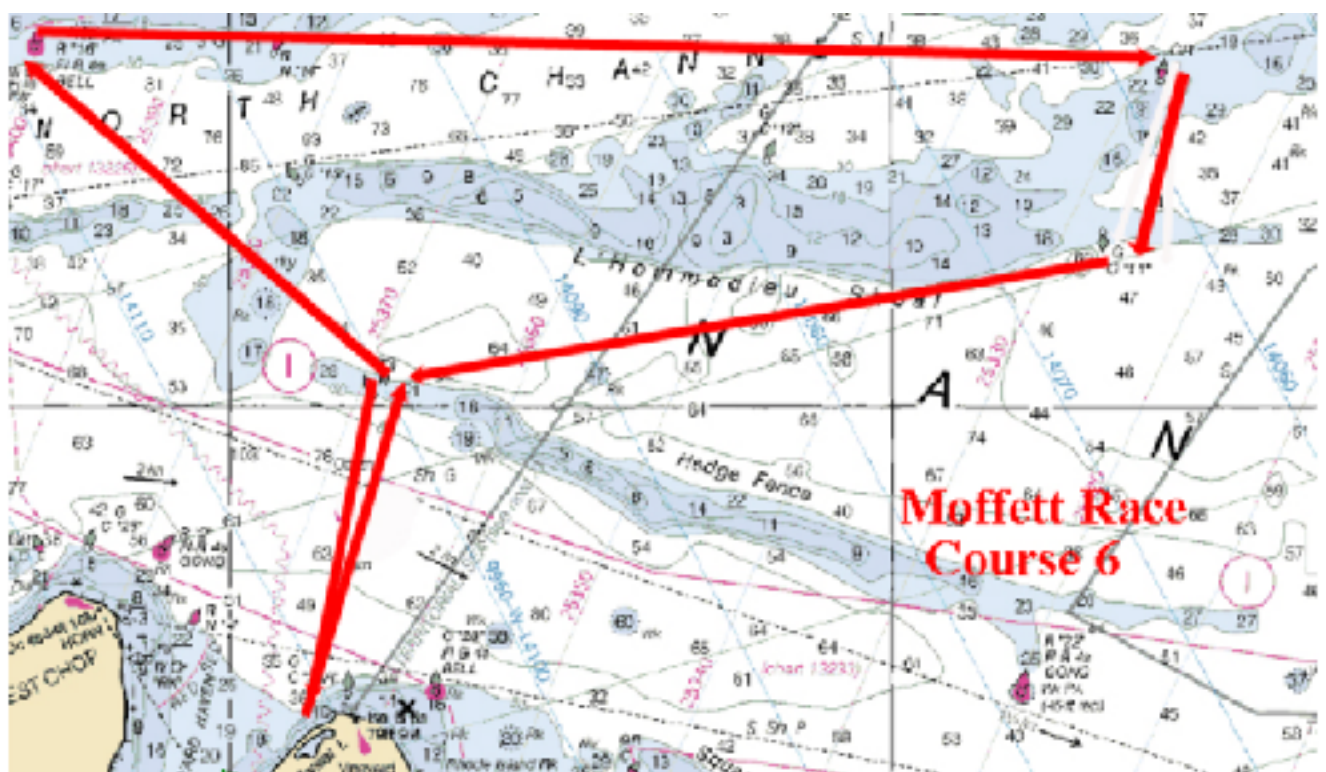

2020 Moffett Race Course Diagrams

The following course diagrams are for convenience only, and should not be used for navigation or to properly follow course. Please refer to Sailing Instructions for proper course descriptions.

Course 1:

Course 2:

Course 3:

Course 4:

Course 5:

Course 6:

Course 7:

Course 8:

Course 9:

Course 10:

(Please note that this diagram has not been amended, and still shows the old mark "LS" at the far west end of the course. Use the new G29 mark, just Northwest of LS instead, as detailed in amended sailing instructions)