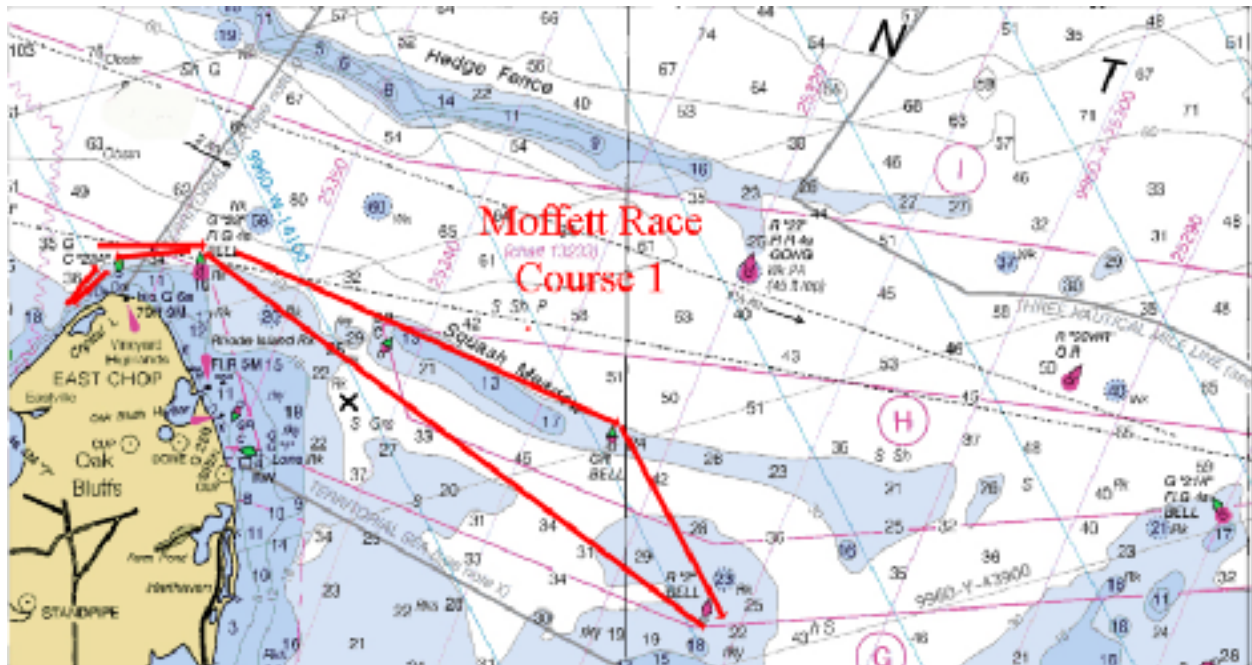

2020 Moffett Race Course Diagrams

The following course diagrams are for convenience only, and should not be used for navigation or to properly follow course. Please refer to Sailing Instructions for proper course descriptions.

Course 1:

Course 2:

Course 3:

Course 4:

Course 5:

Course 6:

Course 7:

Course 8:

Course 9:

Course 10:

(Please note that this diagram has not been amended, and still shows the old mark "LS" at the far west end of the course. Use the new G29 mark, just Northwest of LS instead, as detailed in amended sailing instructions)