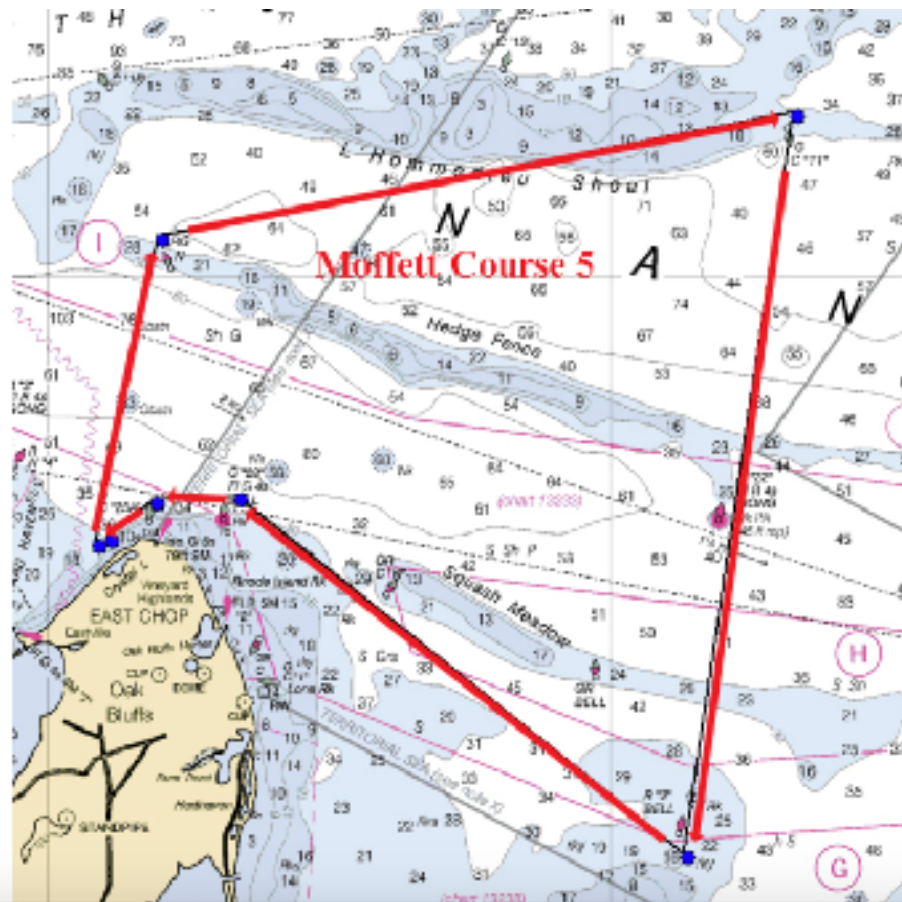

2020 Moffett Race Course Diagrams

The following course diagrams are for convenience only, and should not be used for navigation or to properly follow course. Please refer to Sailing Instructions for proper course descriptions.

Course 1:

Course 2:

Course 3:

Course 4:

Course 5:

Course 6:

Course 7:

Course 8:

Course 9:

Course 10:

(Please note that this diagram has not been amended, and still shows the old mark "LS" at the far west end of the course. Use the new G29 mark, just Northwest of LS instead, as detailed in amended sailing instructions)