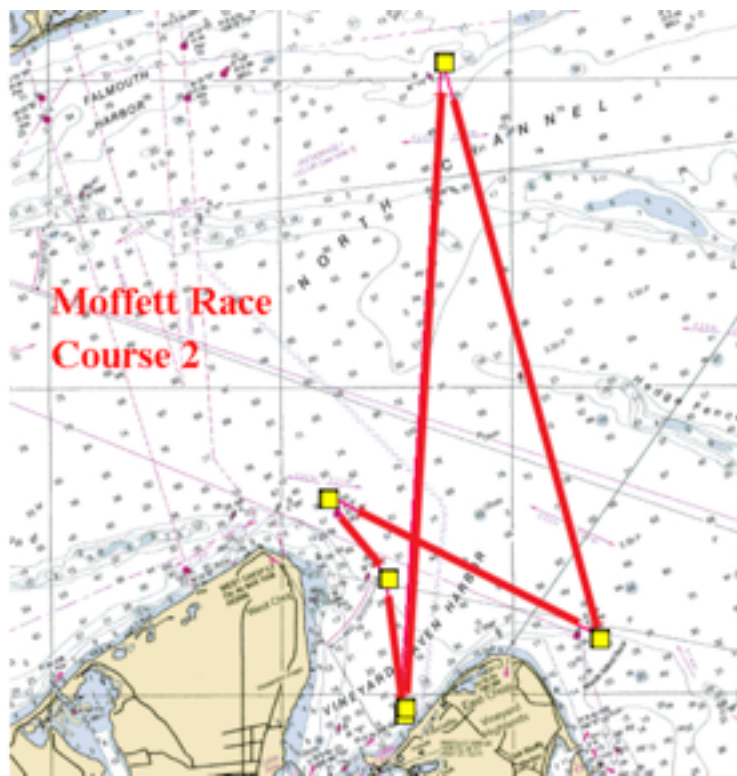

2020 Moffett Race Course Diagrams

The following course diagrams are for convenience only, and should not be used for navigation or to properly follow course. Please refer to Sailing Instructions for proper course descriptions.

Course 1:

Course 2:

Course 3:

Course 4:

Course 5:

Course 6:

Course 7:

Course 8:

Course 9:

Course 10:

(Please note that this diagram has not been amended, and still shows the old mark "LS" at the far west end of the course. Use the new G29 mark, just Northwest of LS instead, as detailed in amended sailing instructions)