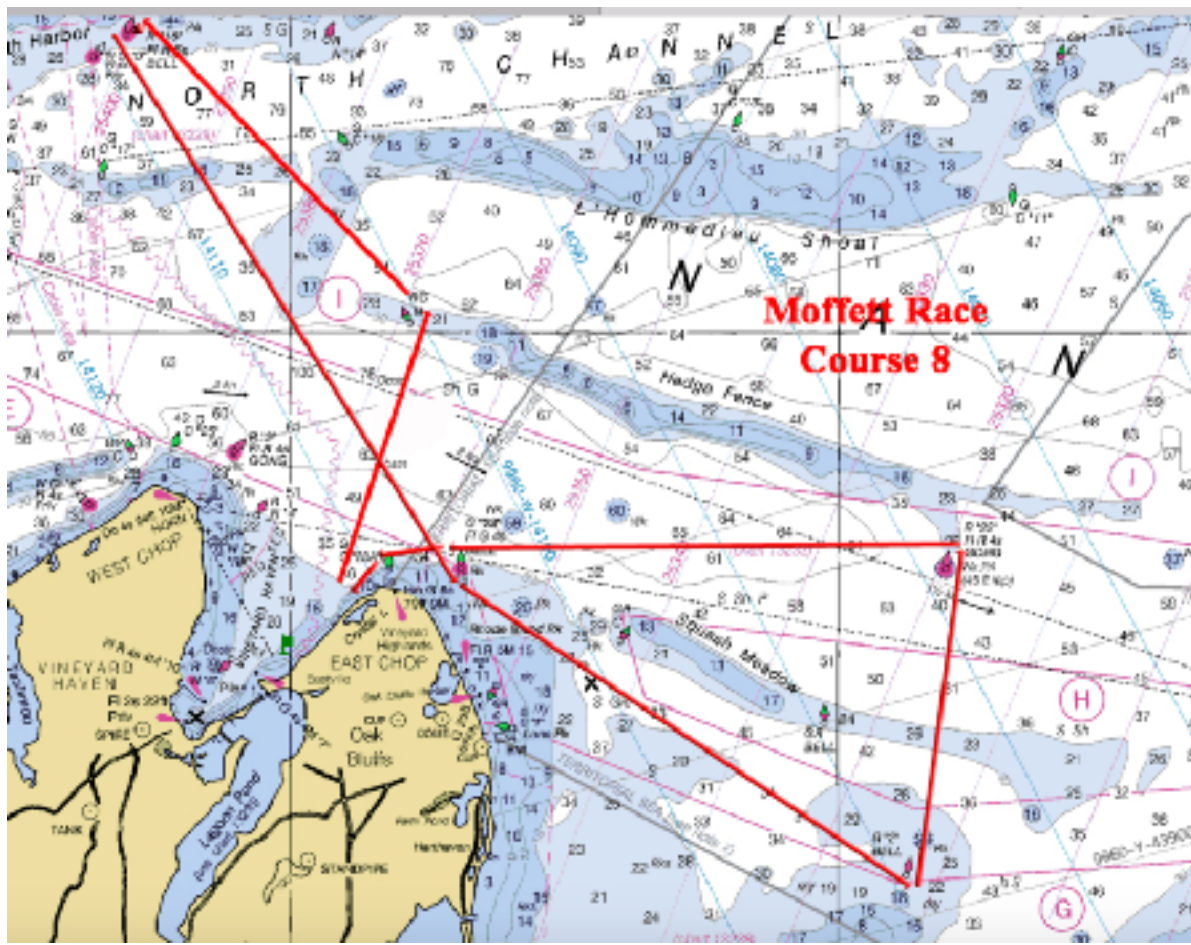

2020 Moffett Race Course Diagrams

The following course diagrams are for convenience only, and should not be used for navigation or to properly follow course. Please refer to Sailing Instructions for proper course descriptions.

Course 1:

Course 2:

Course 3:

Course 4:

Course 5:

Course 6:

Course 7:

Course 8:

Course 9:

Course 10:

(Please note that this diagram has not been amended, and still shows the old mark "LS" at the far west end of the course. Use the new G29 mark, just Northwest of LS instead, as detailed in amended sailing instructions)