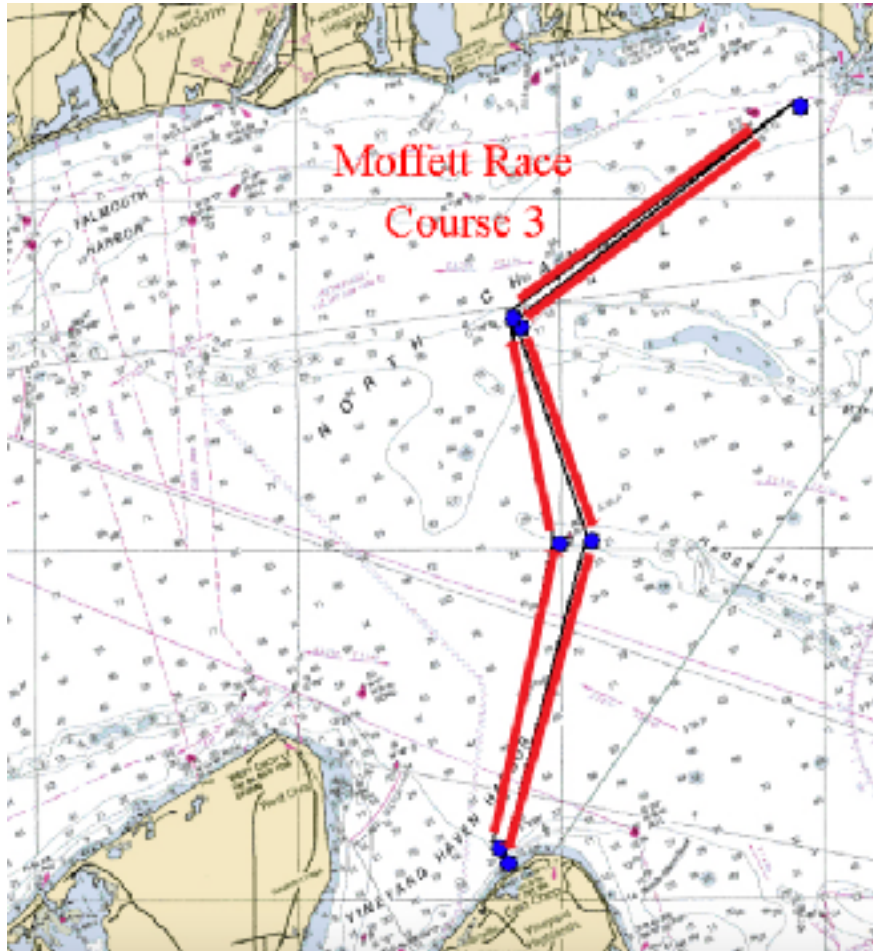

2020 Moffett Race Course Diagrams

The following course diagrams are for convenience only, and should not be used for navigation or to properly follow course. Please refer to Sailing Instructions for proper course descriptions.

Course 1:

Course 2:

Course 3:

Course 4:

Course 5:

Course 6:

Course 7:

Course 8:

Course 9:

Course 10:

(Please note that this diagram has not been amended, and still shows the old mark "LS" at the far west end of the course. Use the new G29 mark, just Northwest of LS instead, as detailed in amended sailing instructions)