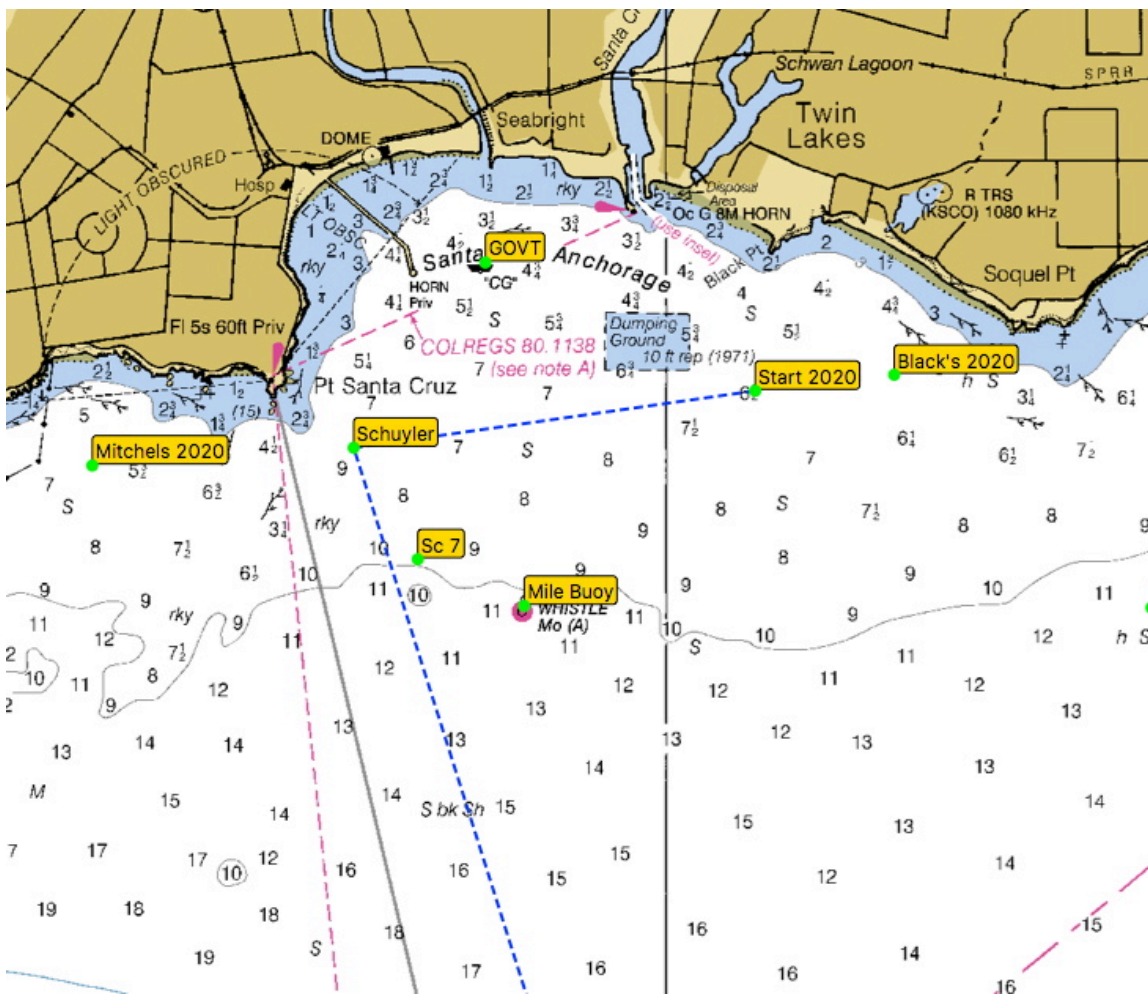

Appendix B.

2020 Firecracker to Monterey Regatta

Name	Start	Schuyler	Monterey Mark "F"	Municipal Wharf #2
Description	Yellow Ball unmarked	Yellow Ball "Schuyler"	Yellow Cylinder with white PVC staff	Staff with Orange Flag
Position	36° 57.06' N 121° 59.64' W	36° 56.87' N 122° 01.27' W	36° 36.40' N 121° 53.22' W	36° 36.36' N 121° 53.38' W

Appendix B.

2020 Firecracker to Monterey Regatta