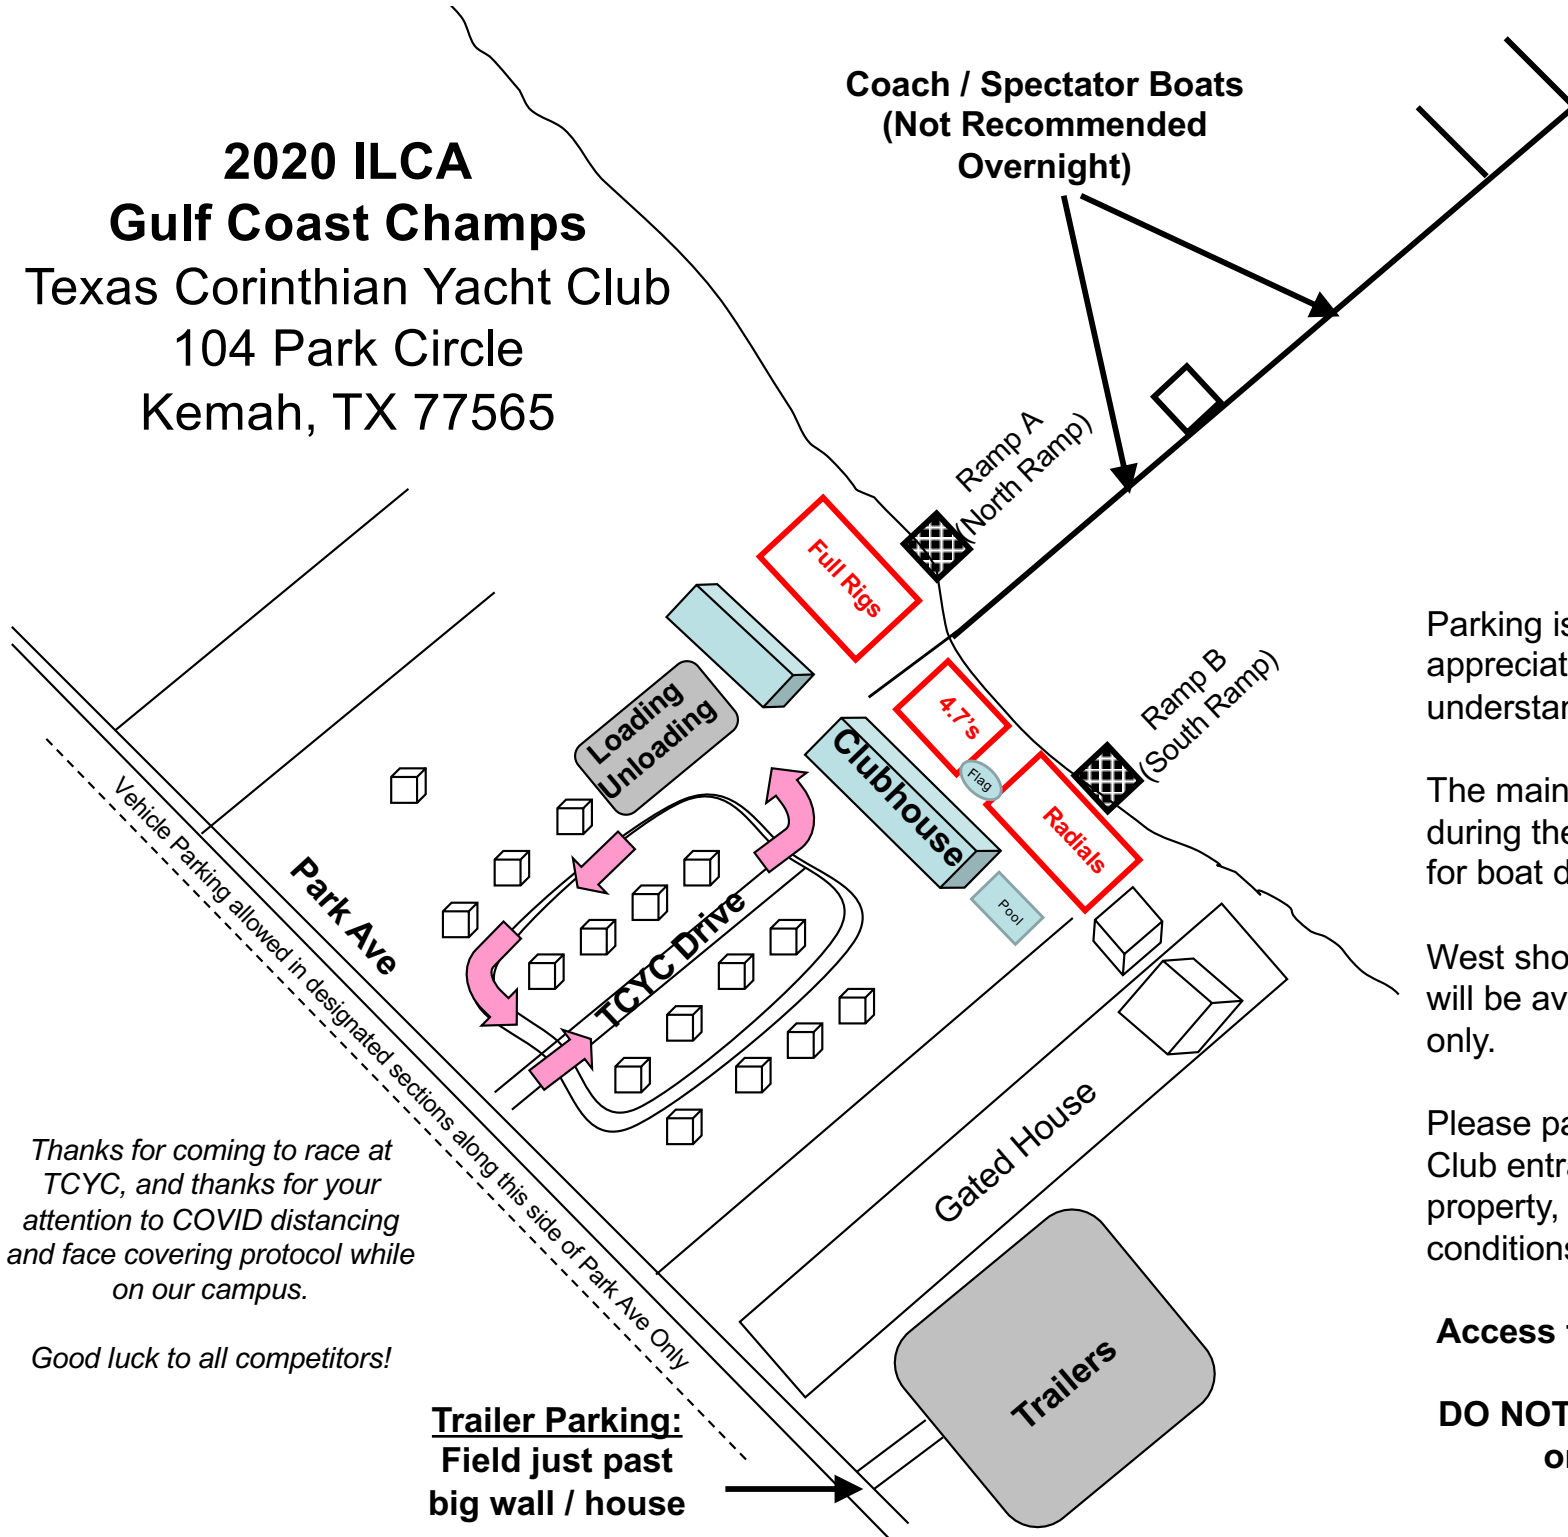

**2020 ILCA  
Gulf Coast Champs**  
Texas Corinthian Yacht Club  
104 Park Circle  
Kemah, TX 77565

**Parking Situation**

Parking is very tight at TCYC so we appreciate your patience and understanding. THANK YOU!

The main drive will be restricted during the regatta and available only for boat drop-off and pick-up.

West shoulder of Park Avenue will be available for vehicle parking only.

Please park trailers in field south of Club entrance. Since this is private property, please take care in wet conditions.

**Access to all parking areas will be clearly marked.  
DO NOT park in private driveways or on TCYC Campus.**

*Thanks for coming to race at TCYC, and thanks for your attention to COVID distancing and face covering protocol while on our campus.*

*Good luck to all competitors!*

**Trailer Parking:  
Field just past big wall / house**