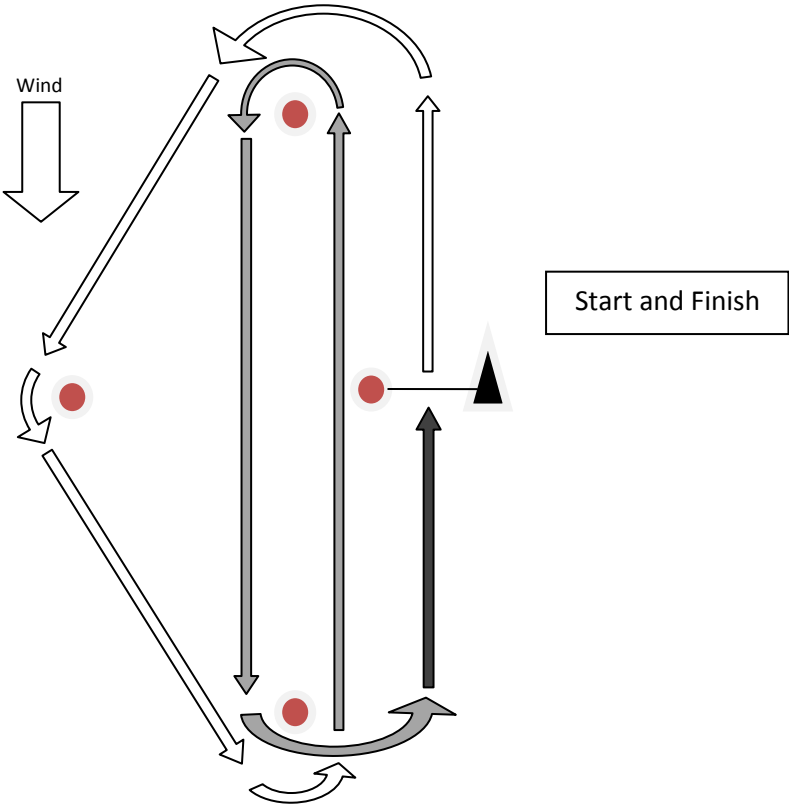

Course Designations for the 2021 MRYC Annual Junior Regatta

Course M

Triangle with Start/Finish in the middle

Course O

Windward-Reaching-Leeward-Windward-Leeward-Finish

Course W

Windward – Leeward (one lap)

Course W2

Windward – Leeward (two laps)