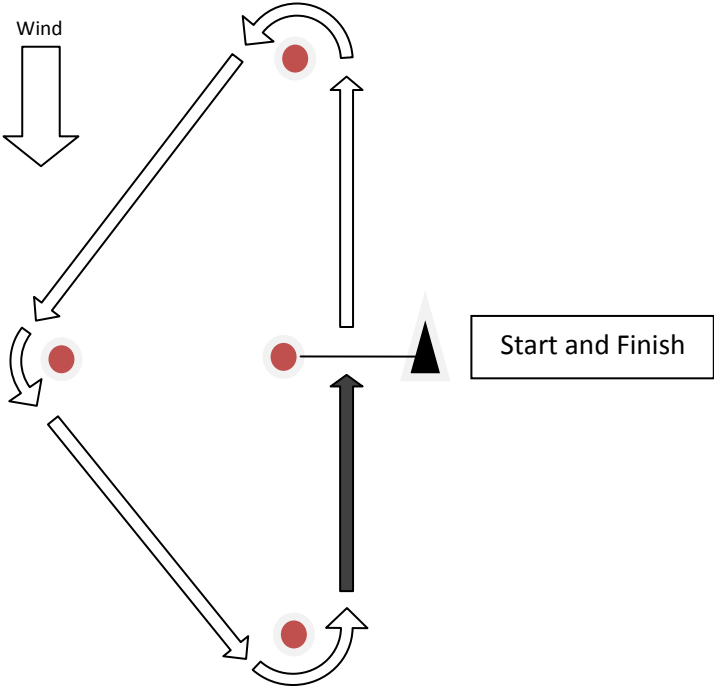

Course Designations for the 2021 MRYC Annual Junior Regatta

Course M

Triangle with Start/Finish in the middle

Course O

Windward-Reaching-Leeward-Windward-Leeward-Finish

Course W

Windward – Leeward (one lap)

Course W2

Windward – Leeward (two laps)