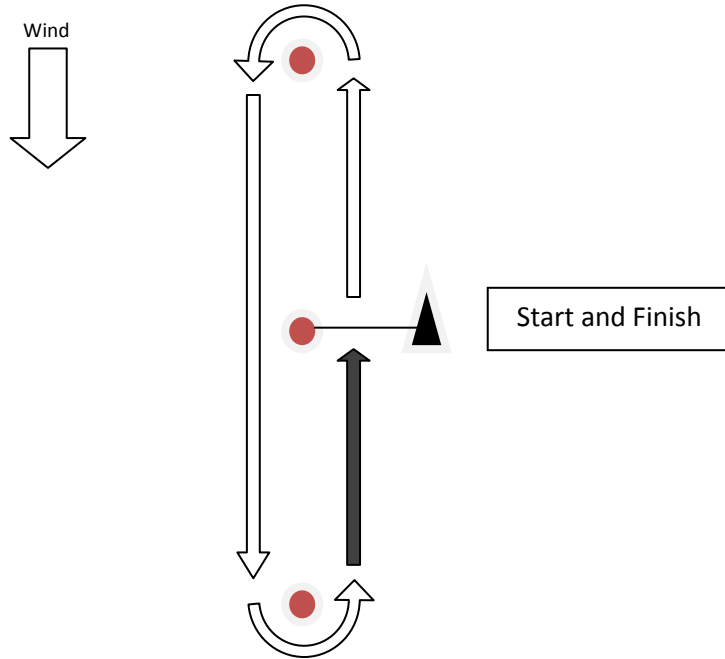

Course Designations for the 2021 MRYC Annual Junior Regatta

Course M

Triangle with Start/Finish in the middle

Course O

Windward-Reaching-Leeward-Windward-Leeward-Finish

Course W

Windward – Leeward (one lap)

Course W2

Windward – Leeward (two laps)