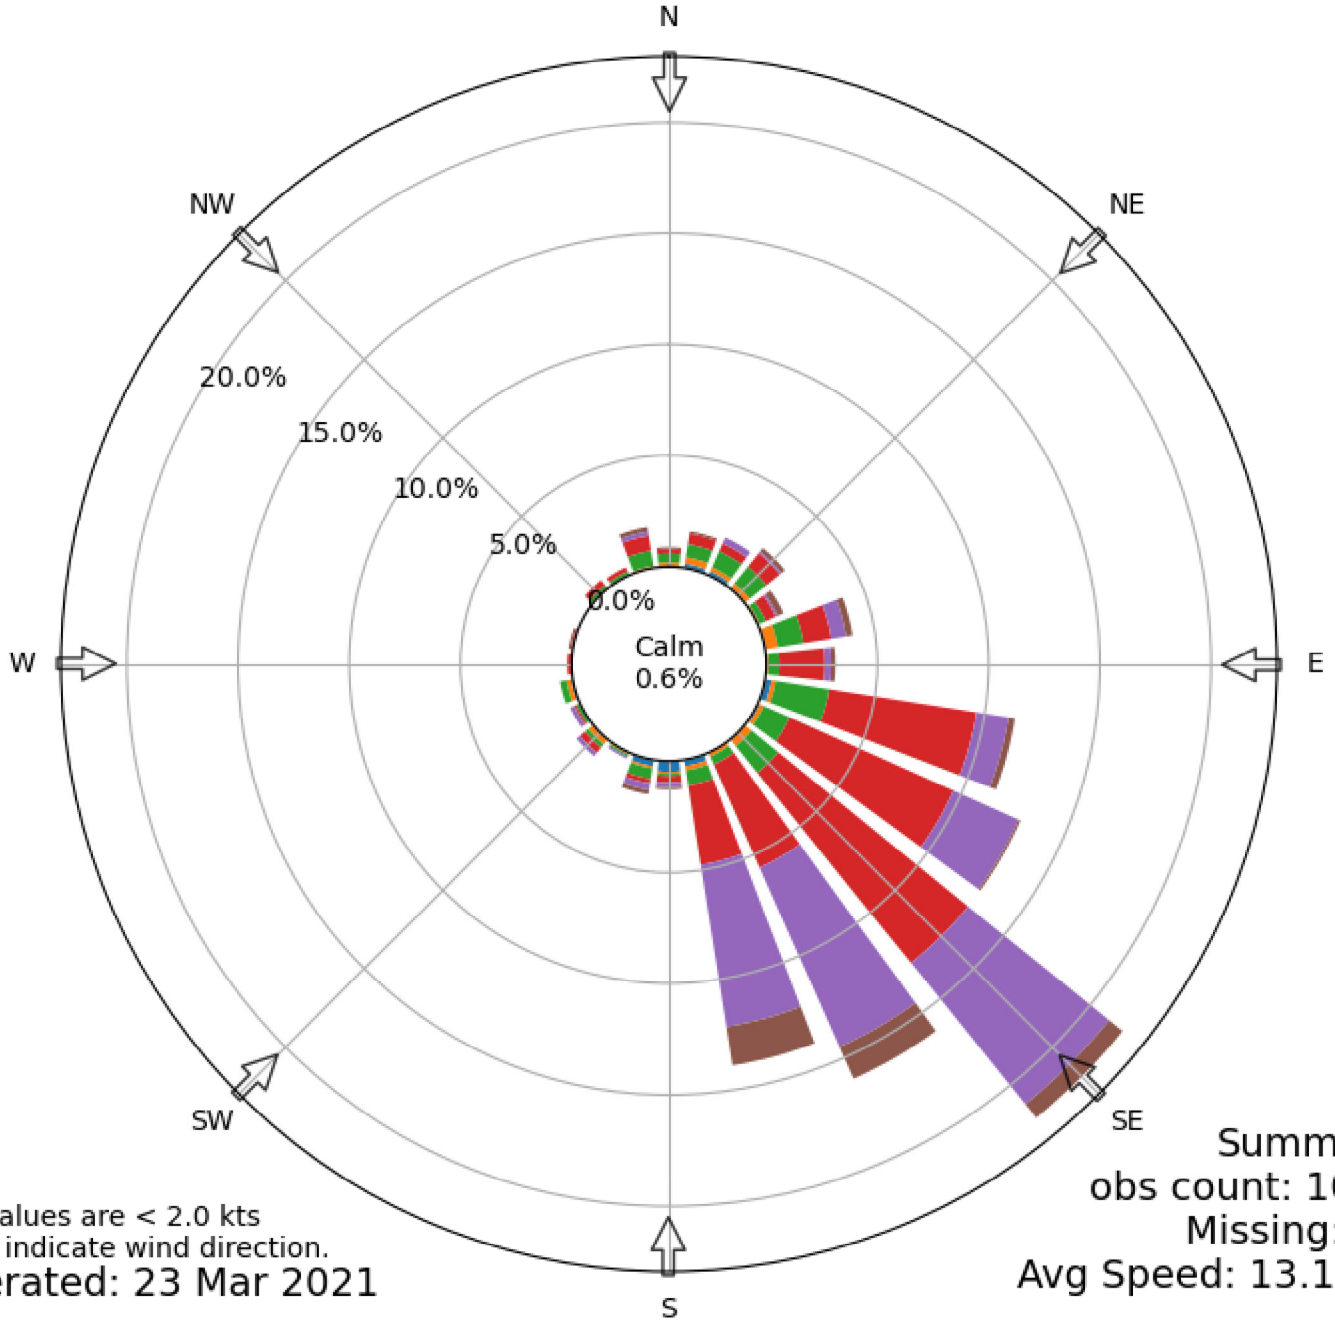

# [NGP] CORPUS CHRISTI NAS

Windrose Plot [Time Domain: 11 AM-4 PMJun,]

Time Bounds: 24 Jun 2015 11:56 AM - 27 Jun 2020 04:56 PM America/Chicago

Calm values are < 2.0 kts  
Arrows indicate wind direction.  
Generated: 23 Mar 2021