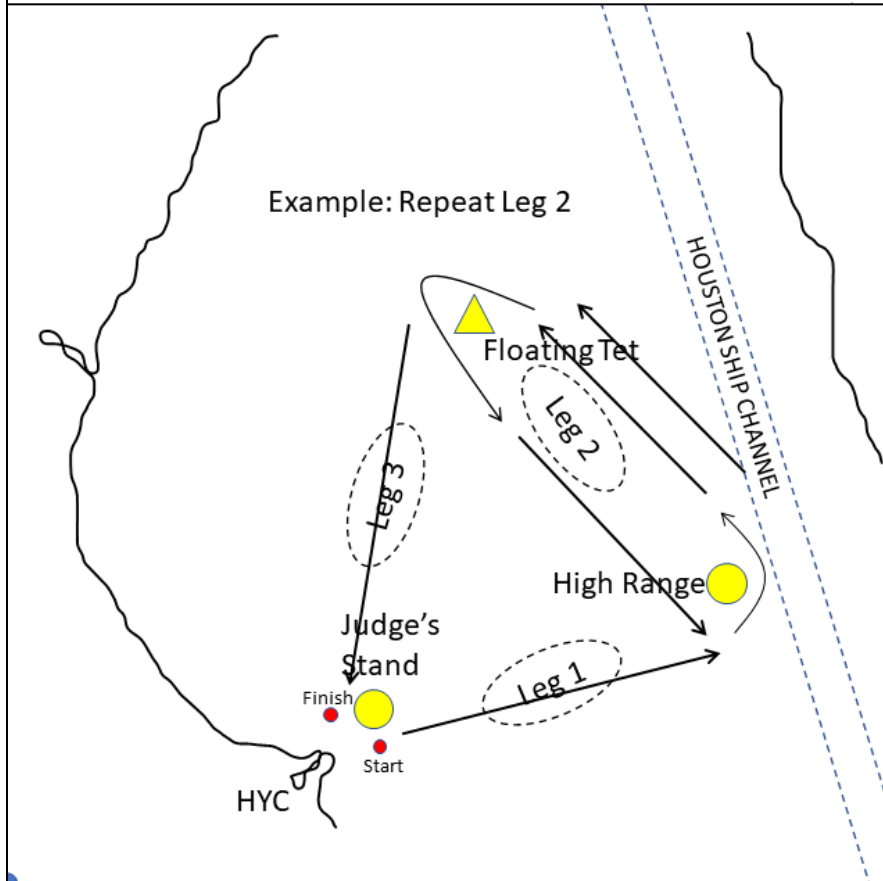

COURSE DRAWINGS: PURSUIT LINE

2021 HYC CLUB SERIES START TIMES - Course length: 7 nm

Rating	Start Time	Rating	Start Time	Rating	Start Time	Rating	Start Time	Rating	Start Time
250	1:00:00 PM	205	1:05:15 PM	160	1:10:30 PM	115	1:15:45 PM	70	1:21:00 PM
249	1:00:07 PM	204	1:05:22 PM	159	1:10:37 PM	114	1:15:52 PM	69	1:21:07 PM
248	1:00:14 PM	203	1:05:29 PM	158	1:10:44 PM	113	1:15:59 PM	68	1:21:14 PM
247	1:00:21 PM	202	1:05:36 PM	157	1:10:51 PM	112	1:16:06 PM	67	1:21:21 PM
246	1:00:28 PM	201	1:05:43 PM	156	1:10:58 PM	111	1:16:13 PM	66	1:21:28 PM
245	1:00:35 PM	200	1:05:50 PM	155	1:11:05 PM	110	1:16:20 PM	65	1:21:35 PM
244	1:00:42 PM	199	1:05:57 PM	154	1:11:12 PM	109	1:16:27 PM	64	1:21:42 PM
243	1:00:49 PM	198	1:06:04 PM	153	1:11:19 PM	108	1:16:34 PM	63	1:21:49 PM
242	1:00:56 PM	197	1:06:11 PM	152	1:11:26 PM	107	1:16:41 PM	62	1:21:56 PM
241	1:01:03 PM	196	1:06:18 PM	151	1:11:33 PM	106	1:16:48 PM	61	1:22:03 PM
240	1:01:10 PM	195	1:06:25 PM	150	1:11:40 PM	105	1:16:55 PM	60	1:22:10 PM
239	1:01:17 PM	194	1:06:32 PM	149	1:11:47 PM	104	1:17:02 PM	59	1:22:17 PM
238	1:01:24 PM	193	1:06:39 PM	148	1:11:54 PM	103	1:17:09 PM	58	1:22:24 PM
237	1:01:31 PM	192	1:06:46 PM	147	1:12:01 PM	102	1:17:16 PM	57	1:22:31 PM
236	1:01:38 PM	191	1:06:53 PM	146	1:12:08 PM	101	1:17:23 PM	56	1:22:38 PM
235	1:01:45 PM	190	1:07:00 PM	145	1:12:15 PM	100	1:17:30 PM	55	1:22:45 PM
234	1:01:52 PM	189	1:07:07 PM	144	1:12:22 PM	99	1:17:37 PM	54	1:22:52 PM
233	1:01:59 PM	188	1:07:14 PM	143	1:12:29 PM	98	1:17:44 PM	53	1:22:59 PM
232	1:02:06 PM	187	1:07:21 PM	142	1:12:36 PM	97	1:17:51 PM	52	1:23:06 PM
231	1:02:13 PM	186	1:07:28 PM	141	1:12:43 PM	96	1:17:58 PM	51	1:23:13 PM
230	1:02:20 PM	185	1:07:35 PM	140	1:12:50 PM	95	1:18:05 PM	50	1:23:20 PM
229	1:02:27 PM	184	1:07:42 PM	139	1:12:57 PM	94	1:18:12 PM	49	1:23:27 PM
228	1:02:34 PM	183	1:07:49 PM	138	1:13:04 PM	93	1:18:19 PM	48	1:23:34 PM
227	1:02:41 PM	182	1:07:56 PM	137	1:13:11 PM	92	1:18:26 PM	47	1:23:41 PM
226	1:02:48 PM	181	1:08:03 PM	136	1:13:18 PM	91	1:18:33 PM	46	1:23:48 PM
225	1:02:55 PM	180	1:08:10 PM	135	1:13:25 PM	90	1:18:40 PM	45	1:23:55 PM
224	1:03:02 PM	179	1:08:17 PM	134	1:13:32 PM	89	1:18:47 PM	44	1:24:02 PM
223	1:03:09 PM	178	1:08:24 PM	133	1:13:39 PM	88	1:18:54 PM	43	1:24:09 PM
222	1:03:16 PM	177	1:08:31 PM	132	1:13:46 PM	87	1:19:01 PM	42	1:24:16 PM
221	1:03:23 PM	176	1:08:38 PM	131	1:13:53 PM	86	1:19:08 PM	41	1:24:23 PM
220	1:03:30 PM	175	1:08:45 PM	130	1:14:00 PM	85	1:19:15 PM	40	1:24:30 PM
219	1:03:37 PM	174	1:08:52 PM	129	1:14:07 PM	84	1:19:22 PM	39	1:24:37 PM
218	1:03:44 PM	173	1:08:59 PM	128	1:14:14 PM	83	1:19:29 PM	38	1:24:44 PM
217	1:03:51 PM	172	1:09:06 PM	127	1:14:21 PM	82	1:19:36 PM	37	1:24:51 PM
216	1:03:58 PM	171	1:09:13 PM	126	1:14:28 PM	81	1:19:43 PM	36	1:24:58 PM
215	1:04:05 PM	170	1:09:20 PM	125	1:14:35 PM	80	1:19:50 PM	35	1:25:05 PM
214	1:04:12 PM	169	1:09:27 PM	124	1:14:42 PM	79	1:19:57 PM	34	1:25:12 PM
213	1:04:19 PM	168	1:09:34 PM	123	1:14:49 PM	78	1:20:04 PM	33	1:25:19 PM
212	1:04:26 PM	167	1:09:41 PM	122	1:14:56 PM	77	1:20:11 PM	32	1:25:26 PM
211	1:04:33 PM	166	1:09:48 PM	121	1:15:03 PM	76	1:20:18 PM	31	1:25:33 PM
210	1:04:40 PM	165	1:09:55 PM	120	1:15:10 PM	75	1:20:25 PM	30	1:25:40 PM
209	1:04:47 PM	164	1:10:02 PM	119	1:15:17 PM	74	1:20:32 PM	29	1:25:47 PM
208	1:04:54 PM	163	1:10:09 PM	118	1:15:24 PM	73	1:20:39 PM	28	1:25:54 PM
207	1:05:01 PM	162	1:10:16 PM	117	1:15:31 PM	72	1:20:46 PM	27	1:26:01 PM
206	1:05:08 PM	161	1:10:23 PM	116	1:15:38 PM	71	1:20:53 PM	26	1:26:08 PM