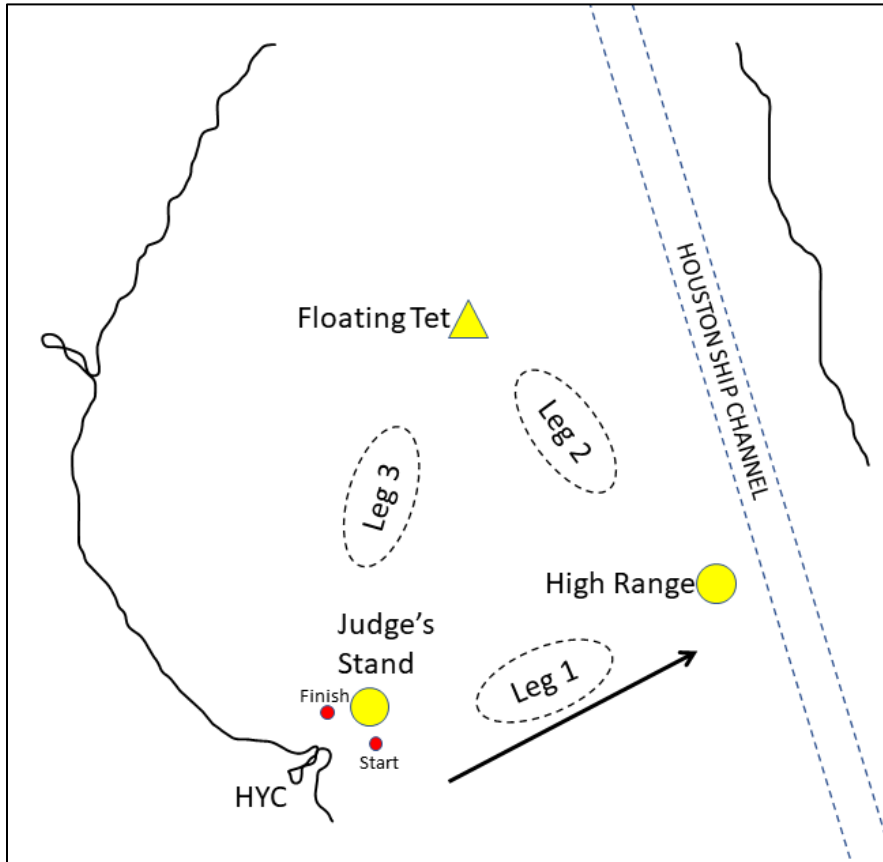

COURSE DRAWINGS: PURSUIT LINE

2021 HYC CLUB SERIES START TIMES - Course length: 7 nm

Rating	Start Time	Rating	Start Time	Rating	Start Time	Rating	Start Time	Rating	Start Time
250	1:00:00 PM	205	1:05:15 PM	160	1:10:30 PM	115	1:15:45 PM	70	1:21:00 PM
249	1:00:07 PM	204	1:05:22 PM	159	1:10:37 PM	114	1:15:52 PM	69	1:21:07 PM
248	1:00:14 PM	203	1:05:29 PM	158	1:10:44 PM	113	1:15:59 PM	68	1:21:14 PM
247	1:00:21 PM	202	1:05:36 PM	157	1:10:51 PM	112	1:16:06 PM	67	1:21:21 PM
246	1:00:28 PM	201	1:05:43 PM	156	1:10:58 PM	111	1:16:13 PM	66	1:21:28 PM
245	1:00:35 PM	200	1:05:50 PM	155	1:11:05 PM	110	1:16:20 PM	65	1:21:35 PM
244	1:00:42 PM	199	1:05:57 PM	154	1:11:12 PM	109	1:16:27 PM	64	1:21:42 PM
243	1:00:49 PM	198	1:06:04 PM	153	1:11:19 PM	108	1:16:34 PM	63	1:21:49 PM
242	1:00:56 PM	197	1:06:11 PM	152	1:11:26 PM	107	1:16:41 PM	62	1:21:56 PM
241	1:01:03 PM	196	1:06:18 PM	151	1:11:33 PM	106	1:16:48 PM	61	1:22:03 PM
240	1:01:10 PM	195	1:06:25 PM	150	1:11:40 PM	105	1:16:55 PM	60	1:22:10 PM
239	1:01:17 PM	194	1:06:32 PM	149	1:11:47 PM	104	1:17:02 PM	59	1:22:17 PM
238	1:01:24 PM	193	1:06:39 PM	148	1:11:54 PM	103	1:17:09 PM	58	1:22:24 PM
237	1:01:31 PM	192	1:06:46 PM	147	1:12:01 PM	102	1:17:16 PM	57	1:22:31 PM
236	1:01:38 PM	191	1:06:53 PM	146	1:12:08 PM	101	1:17:23 PM	56	1:22:38 PM
235	1:01:45 PM	190	1:07:00 PM	145	1:12:15 PM	100	1:17:30 PM	55	1:22:45 PM
234	1:01:52 PM	189	1:07:07 PM	144	1:12:22 PM	99	1:17:37 PM	54	1:22:52 PM
233	1:01:59 PM	188	1:07:14 PM	143	1:12:29 PM	98	1:17:44 PM	53	1:22:59 PM
232	1:02:06 PM	187	1:07:21 PM	142	1:12:36 PM	97	1:17:51 PM	52	1:23:06 PM
231	1:02:13 PM	186	1:07:28 PM	141	1:12:43 PM	96	1:17:58 PM	51	1:23:13 PM
230	1:02:20 PM	185	1:07:35 PM	140	1:12:50 PM	95	1:18:05 PM	50	1:23:20 PM
229	1:02:27 PM	184	1:07:42 PM	139	1:12:57 PM	94	1:18:12 PM	49	1:23:27 PM
228	1:02:34 PM	183	1:07:49 PM	138	1:13:04 PM	93	1:18:19 PM	48	1:23:34 PM
227	1:02:41 PM	182	1:07:56 PM	137	1:13:11 PM	92	1:18:26 PM	47	1:23:41 PM
226	1:02:48 PM	181	1:08:03 PM	136	1:13:18 PM	91	1:18:33 PM	46	1:23:48 PM
225	1:02:55 PM	180	1:08:10 PM	135	1:13:25 PM	90	1:18:40 PM	45	1:23:55 PM
224	1:03:02 PM	179	1:08:17 PM	134	1:13:32 PM	89	1:18:47 PM	44	1:24:02 PM
223	1:03:09 PM	178	1:08:24 PM	133	1:13:39 PM	88	1:18:54 PM	43	1:24:09 PM
222	1:03:16 PM	177	1:08:31 PM	132	1:13:46 PM	87	1:19:01 PM	42	1:24:16 PM
221	1:03:23 PM	176	1:08:38 PM	131	1:13:53 PM	86	1:19:08 PM	41	1:24:23 PM
220	1:03:30 PM	175	1:08:45 PM	130	1:14:00 PM	85	1:19:15 PM	40	1:24:30 PM
219	1:03:37 PM	174	1:08:52 PM	129	1:14:07 PM	84	1:19:22 PM	39	1:24:37 PM
218	1:03:44 PM	173	1:08:59 PM	128	1:14:14 PM	83	1:19:29 PM	38	1:24:44 PM
217	1:03:51 PM	172	1:09:06 PM	127	1:14:21 PM	82	1:19:36 PM	37	1:24:51 PM
216	1:03:58 PM	171	1:09:13 PM	126	1:14:28 PM	81	1:19:43 PM	36	1:24:58 PM
215	1:04:05 PM	170	1:09:20 PM	125	1:14:35 PM	80	1:19:50 PM	35	1:25:05 PM
214	1:04:12 PM	169	1:09:27 PM	124	1:14:42 PM	79	1:19:57 PM	34	1:25:12 PM
213	1:04:19 PM	168	1:09:34 PM	123	1:14:49 PM	78	1:20:04 PM	33	1:25:19 PM
212	1:04:26 PM	167	1:09:41 PM	122	1:14:56 PM	77	1:20:11 PM	32	1:25:26 PM
211	1:04:33 PM	166	1:09:48 PM	121	1:15:03 PM	76	1:20:18 PM	31	1:25:33 PM
210	1:04:40 PM	165	1:09:55 PM	120	1:15:10 PM	75	1:20:25 PM	30	1:25:40 PM
209	1:04:47 PM	164	1:10:02 PM	119	1:15:17 PM	74	1:20:32 PM	29	1:25:47 PM
208	1:04:54 PM	163	1:10:09 PM	118	1:15:24 PM	73	1:20:39 PM	28	1:25:54 PM
207	1:05:01 PM	162	1:10:16 PM	117	1:15:31 PM	72	1:20:46 PM	27	1:26:01 PM
206	1:05:08 PM	161	1:10:23 PM	116	1:15:38 PM	71	1:20:53 PM	26	1:26:08 PM