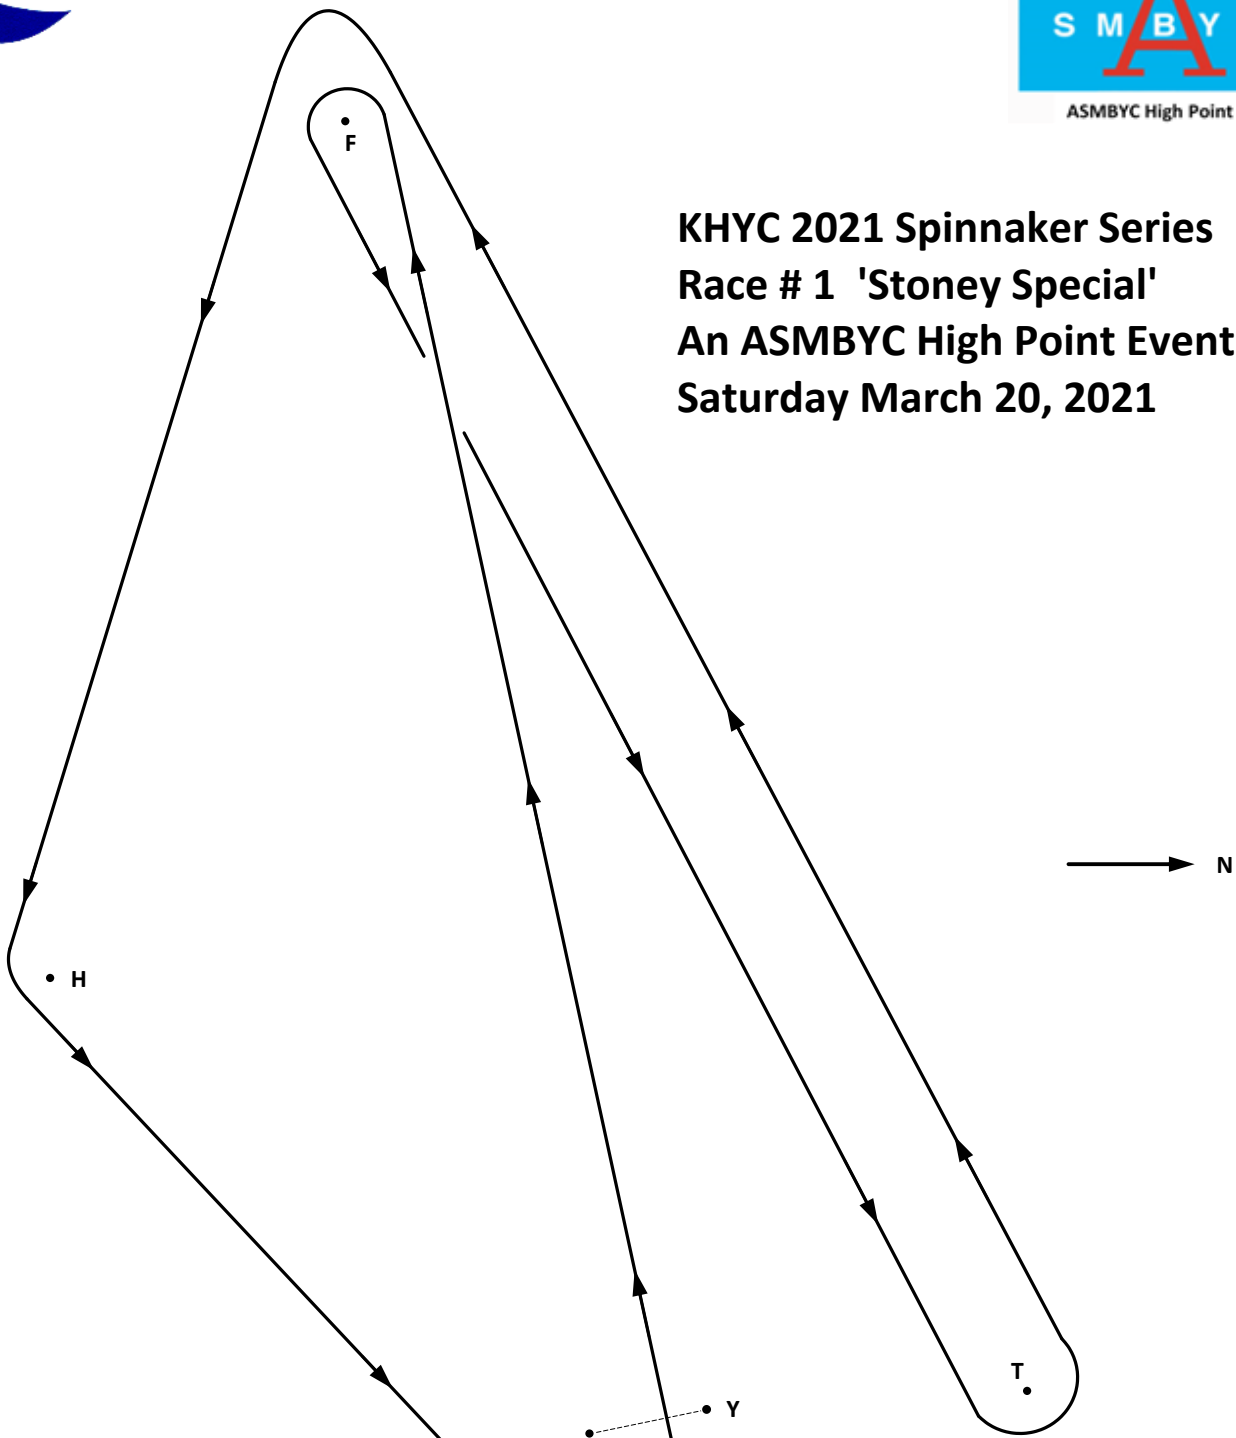

**KHYC 2021 Spinnaker Series
Race # 1 'Stoney Special'
An ASMBYC High Point Event
Saturday March 20, 2021**

Course: Y-F-T-F-H -G-W
Coordinates per KHYC Mark Guide
Course Type: US Nearshore, RLC
Handicap Distance: 10.6 NM
TOT Scoring