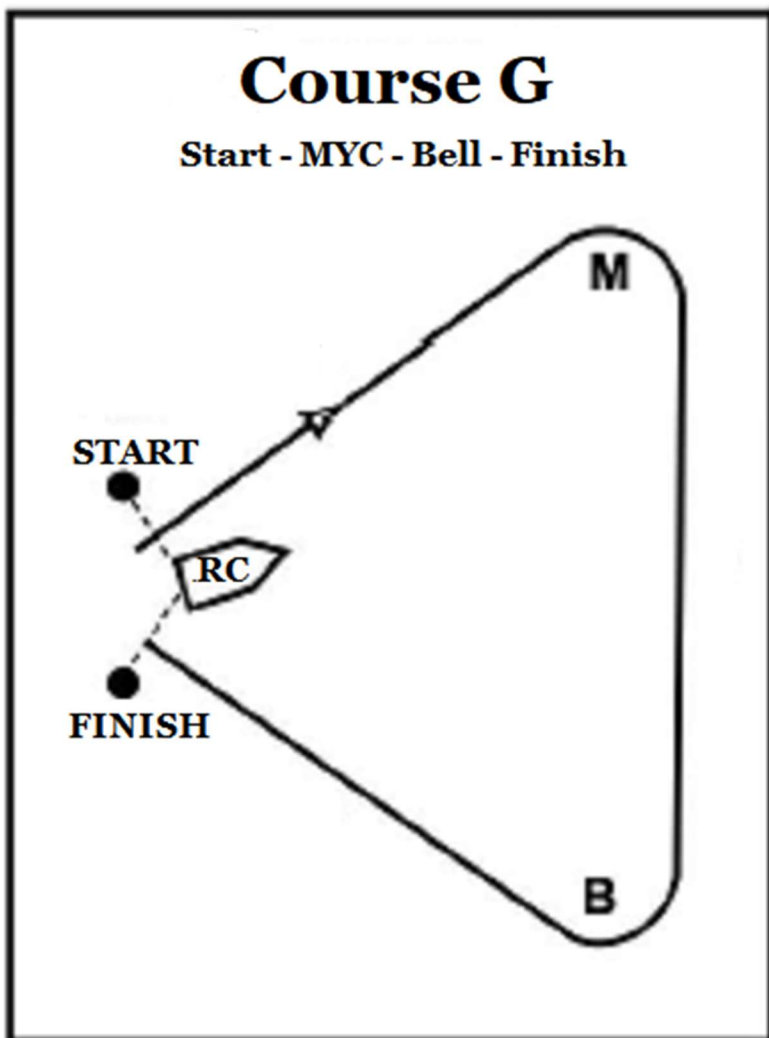

The Sailing Instructions document is changed to modify RACE INSTRUCTION, GRUDGE REGATTA, and ILLUSTRATION B, Course G.

Grudge Regatta

Friday, September 10 (1 race)
Saturday, September 11 (2 races)

RACE COMMITTEE:	South Shore Yacht Club	
COURSES:	Friday: Course G	Saturday: TBD
FIRST WARNING:	Friday: SASS 1815, MBOS 1835	Saturday: 1025
START SEQUENCE:	Friday, SASS,	MBOS 2, MBOS 1
	Saturday:	MBOS 2, MBOS 1
START & FINISH LINES:	The Friday start line and finish line will be located approximately 0.5 NM Southeast from the Milwaukee Harbor South Gap.	
TIME LIMIT:	Friday evening: 2.5 hours + 2 times the boat's allowance. Saturday: 2 hours + 2 times the boat's allowance	
AWARDS:	Flags and trophies.	
SOCIAL ACTIVITY:	Party after the Saturday races at SSYC.	

Series Illustrations, Illustration B diagram for Course G is replaced by the single diagram in Attachment A below:

ATTACHMENT A

John Archibald, PRO & Cheryl Kelly, Sail Chair

September 09, 2021