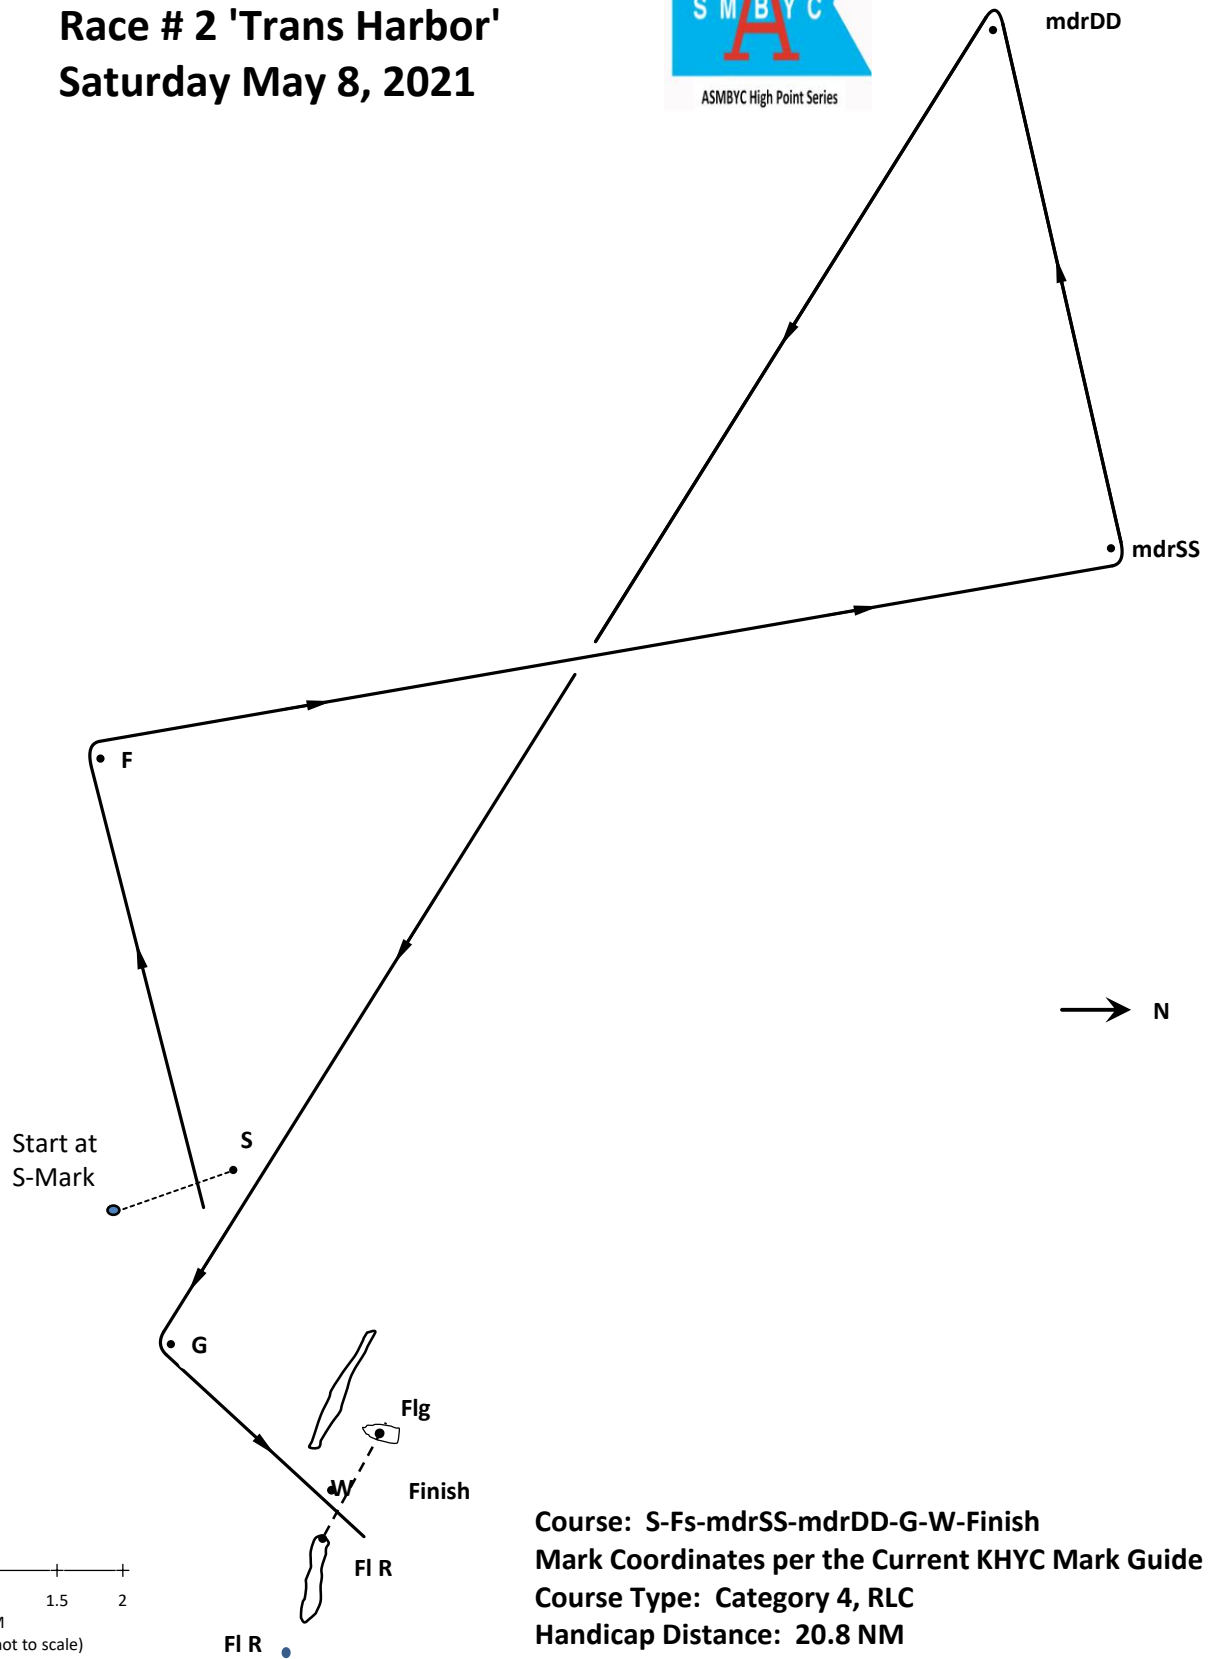

KHYC 2021 Spinnaker Series Race # 2 'Trans Harbor' Saturday May 8, 2021

Course: S-Fs-mdrSS-mdrDD-G-W-Finish
Mark Coordinates per the Current KHYC Mark Guide
Course Type: Category 4, RLC
Handicap Distance: 20.8 NM
TOT Scoring