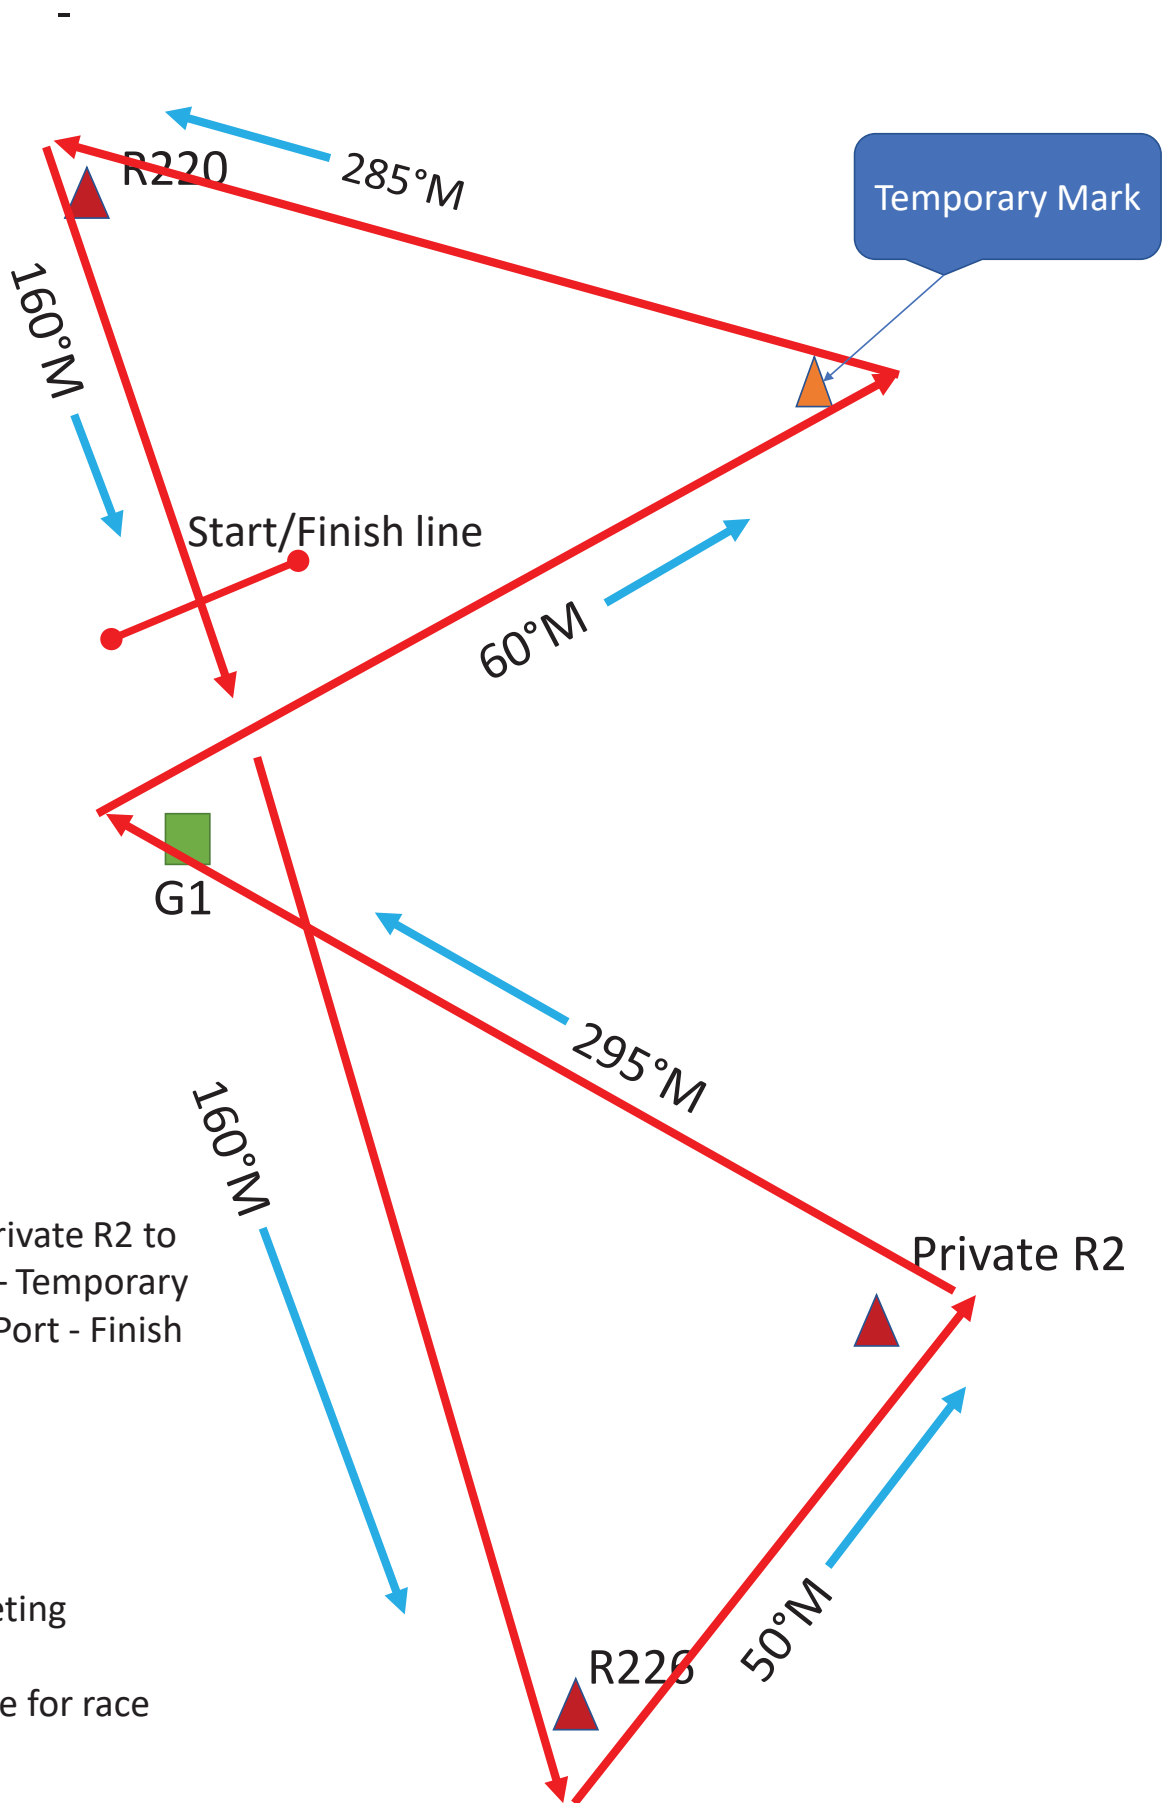

# RS Aero Midwinter distance racecourse

## Course:

Start – R226 to port – Private R2 to Port – G1 to Starboard – Temporary Mark to Port – R220 to Port - Finish

Tuesday; February 1

1000 Check-in

1030 Competitors' Meeting

1100 Warning Signal

1330 Approx. finish time for race