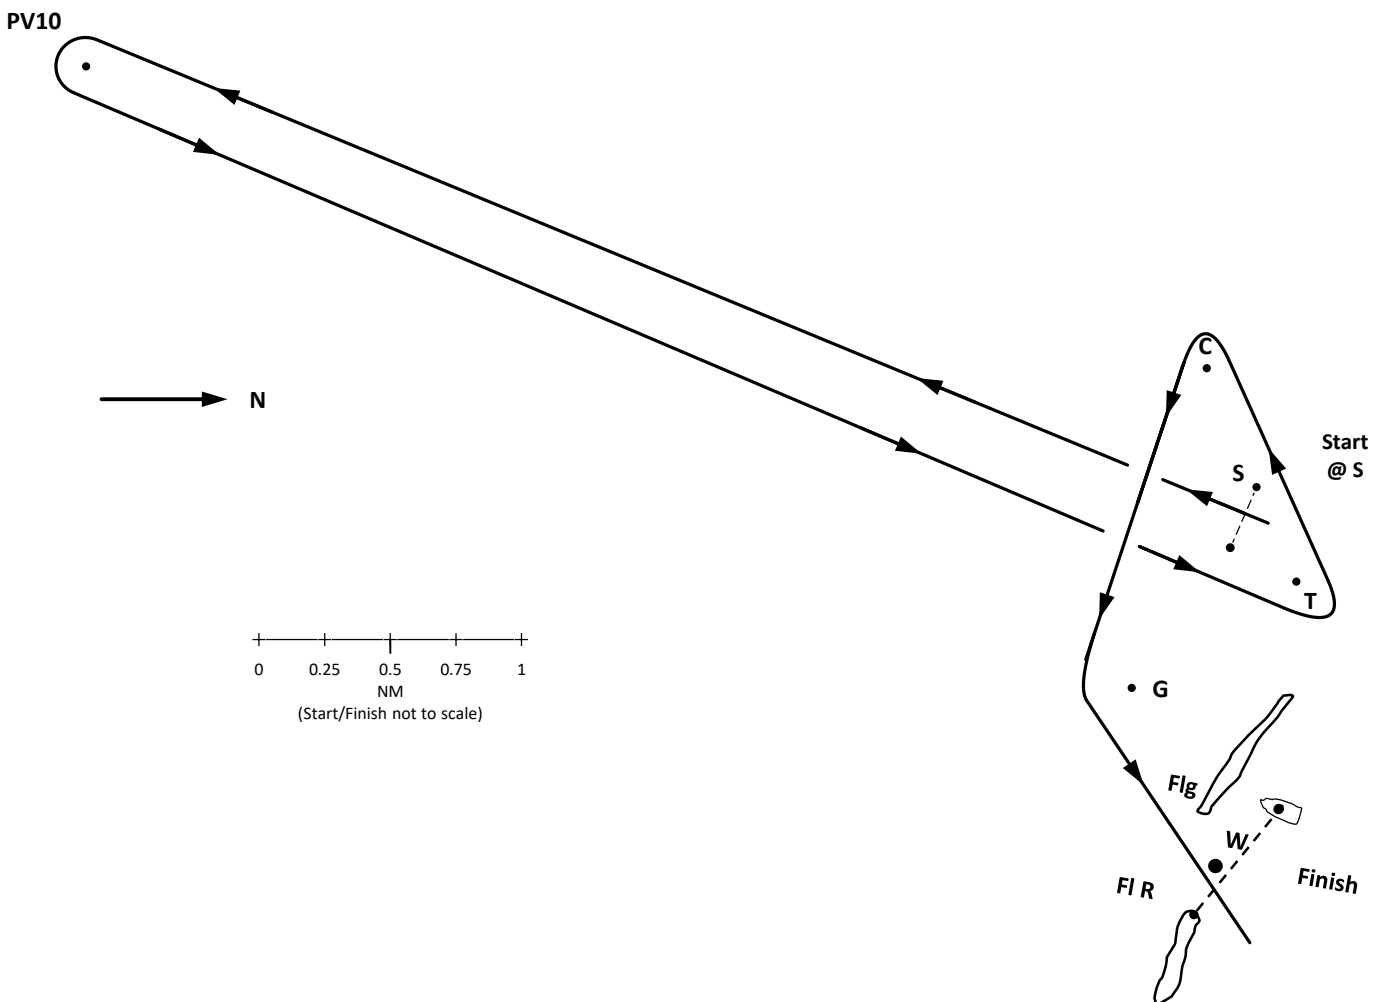

**KHYC 2021 Spinnaker Series
Race # 5 'Matt Walsh'
An ASMBYC High Point Race
Saturday September 18, 2021**

Course: S-10PV-T-C-G-W-Finish
Mark Coordinates per Current KHYC Mark Guide
Course Type: US Nearshore, RLC
Scoring: Time on Time
Handicap Distance: 13.9 NM