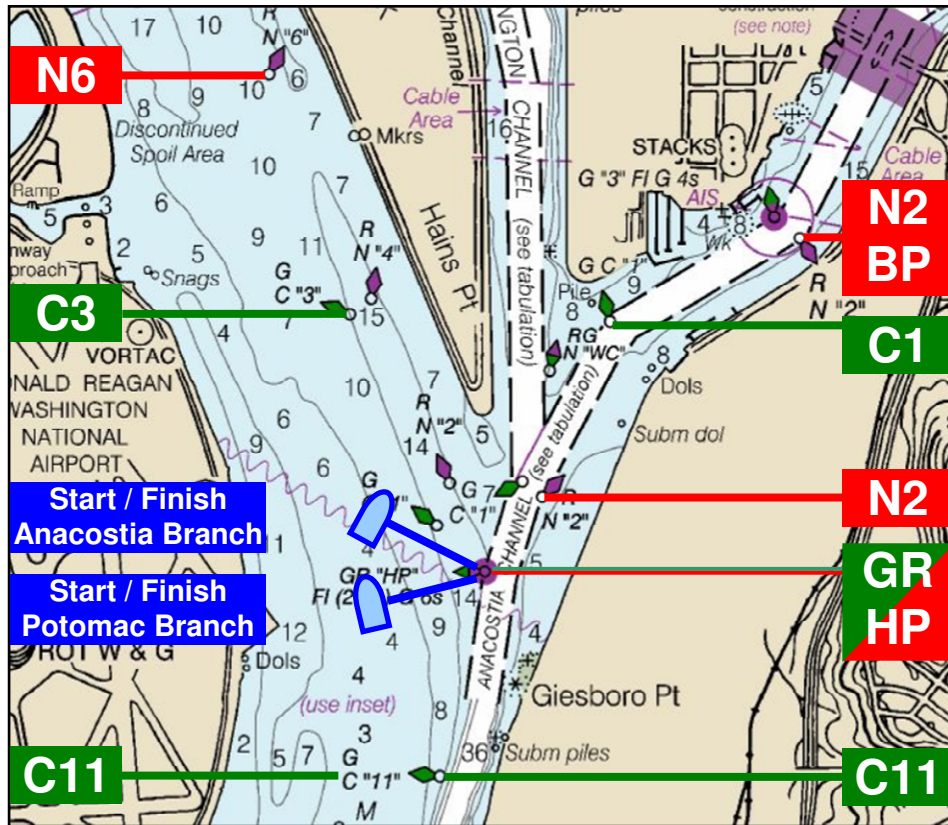

# Daingerfield Island Sailing Club

## North Courses

Branch	Southbound Start			Northbound Start		
		Course	NM		Course	NM
Anacostia	A	S - C11 - N2 - F	1.42	RA	S - N2 - C11 - F	1.42
	B	S - C11 - C1 - F	2.20	RB	S - C1 - C11 - F	2.20
	C	S - C11 - N2"BP" - F	3.00	RC	S - N2"BP" - C11 - F	3.00
	D	S-C11-C1-GR"HP"-C1-F	3.04	RD	S-C1-GR"HP"-C1-C11-F	3.04
	2B	S - C11 - C1 - C11 - C1 - F	4.40	2RB	S - C1 - C11 - C1 - C11 - F	4.40
	Anacostia and Potomac	E	S - C11 - C1 - GR"HP" (to STBD) - N6 - F	4.05	RE	S - N2"BP" - GR"HP" (to STBD) - N6 - F
F		S - C11 - N2"BP" - GR"HP" (to STBD)-N6-F	4.81	RF	S - N6 - C11 - N2"BP" - F	4.77
Potomac	G	S - C11 - C3 - F	2.20	RG	S - C3 - C11 - F	2.20
	H	S - C11 - C3 - C11 - F	3.08	RH	S - C3 - C11 - C3 - F	3.08
	I	S - C11 - N6 - F	3.33	RI	S - N6 - C11 - F	3.33
	J	S - C11 - N6 - C11 - F	4.20	RJ	S - N6 - C11 - N6 - F	4.20
	2H	S - C11 - C3 - C11 - C3 - C11 - F	5.20	2RH	S - C3 - C11 - C3 - C11 - C3 - F	4.40
	2J	S - C11 - N6 - C11 - N6 - C11 - F	7.44	2RJ	S - N6 - C11 - N6 - C11 - N6 - F	7.44