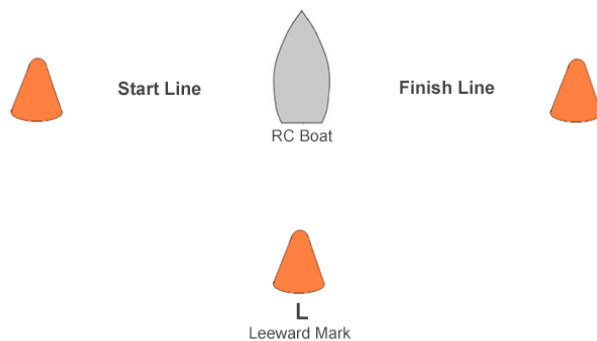

RICHMOND YACHT CLUB

2022 Big Daddy Regatta

March 12

Attachment B OC and Southampton Course Sheet

Marks

W	Weather Mark
L	Leeward Mark
O	Offset Mark

Courses (All marks rounded to port.)

Course 1	W - O - Finish
Course 2	W - O - L - W - O - L - Finish
Course 3	W - O - L - W - O - L - W - O - L - Finish

Restricted Areas

Start and Finish Lines are restricted. Keep clear except when starting or finishing.