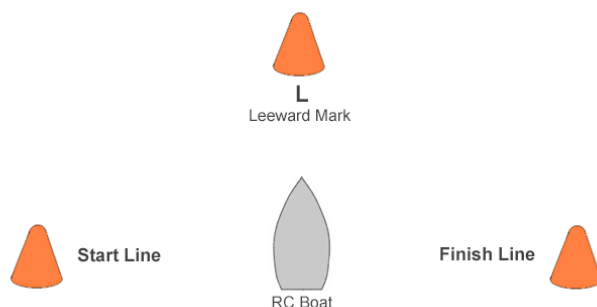

RICHMOND YACHT CLUB

2022 Big Daddy Regatta

March 12

Attachment C Deepwater Course Sheet

Marks

W	Weather Mark
L	Leeward Mark
O	Offset Mark

Courses (All marks rounded to port.)

Course 1	Start - W - O - Finish
Course 2	Start - W - O - L - W - O - Finish
Course 3	Start - YRA mark 8 (R "4" FI 4s - 1 nm east of point Blunt) - Finish
Course 4	Start - YRA mark 24 (R "6" FI 4s bell - 1.1 NM E of Quarry Point) - Finish
Course 5	Start - YRA mark 12 (G "1" FI G 4s - Little Harding Rock) - Finish
Course 6	Start - YRA mark 7 (R "2" FI 6s - 1 NM NW of Treasure Island) - Finish

Interference with Shipping Traffic

Boats shall not impede the passage of ship traffic. Rule 9 of the Inland Rules of the Road applies to all shipping traffic on San Francisco Bay and its tributaries.