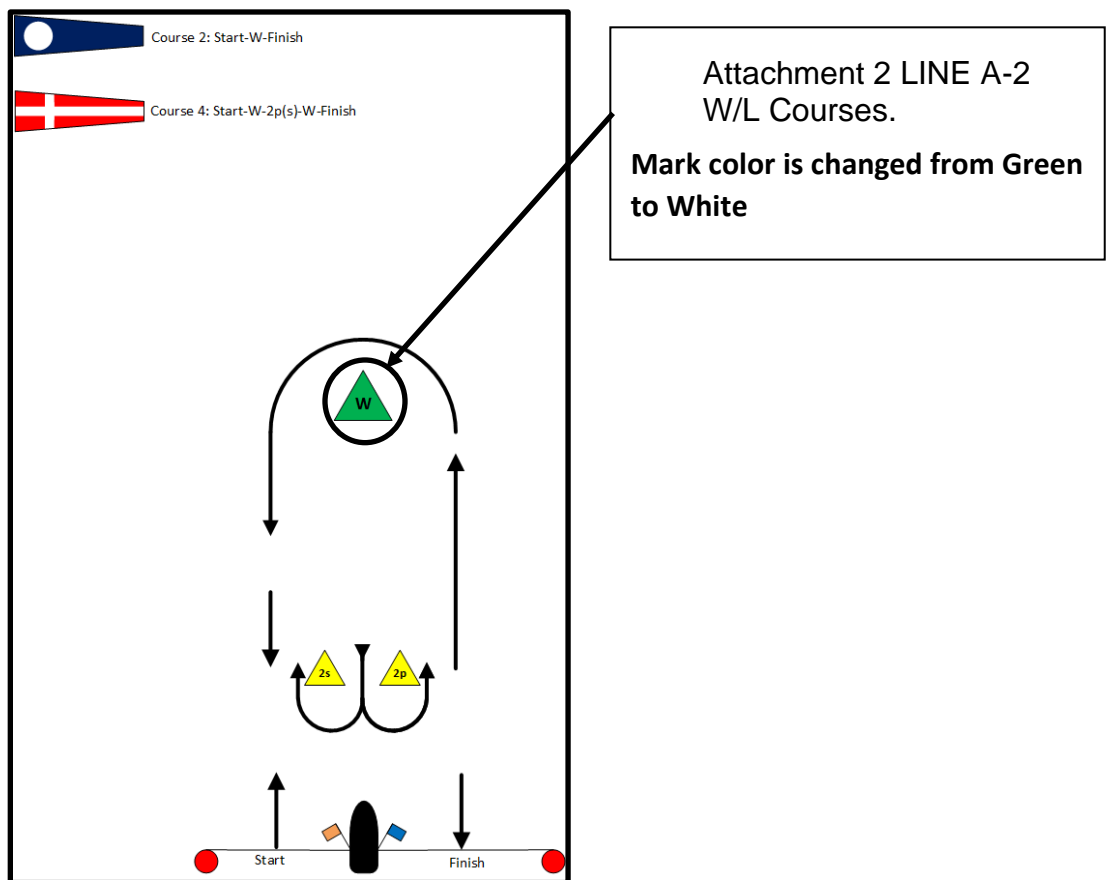

2022 Shoe Regatta Sailing Instructions

Amendment #1

SI # 9.1.3 is changed to

Mark W is a **white** tetrahedron. Course changes for mark W made in accordance with RRS 33 will be made by moving the same **white** tetrahedron.

The **green** tetrahedron is replaced with **white** tetrahedron in Attachment 2 LINE A-2 W/L Courses.

Date: 5/13/22

Time: 1030

By Jim Marzonie

2022 Shoe Regatta Lead PRO