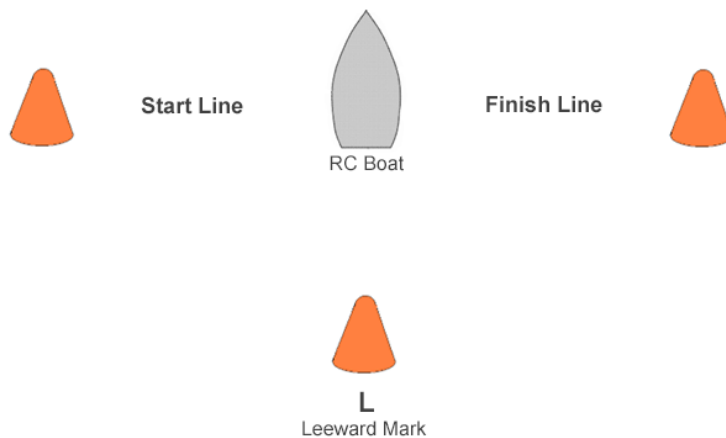

RICHMOND YACHT CLUB

2022 Express 27 Nationals

Attachment B - Buoy Courses

Marks

W	Weather Mark
O	Offset Mark
L	Leeward Mark

Courses (All marks rounded to port.)

Course 1	Start - W_p - O_p - L_p - Finish
Course 2	Start - W_p - O_p - L_p - W_p - O_p - L_p - Finish