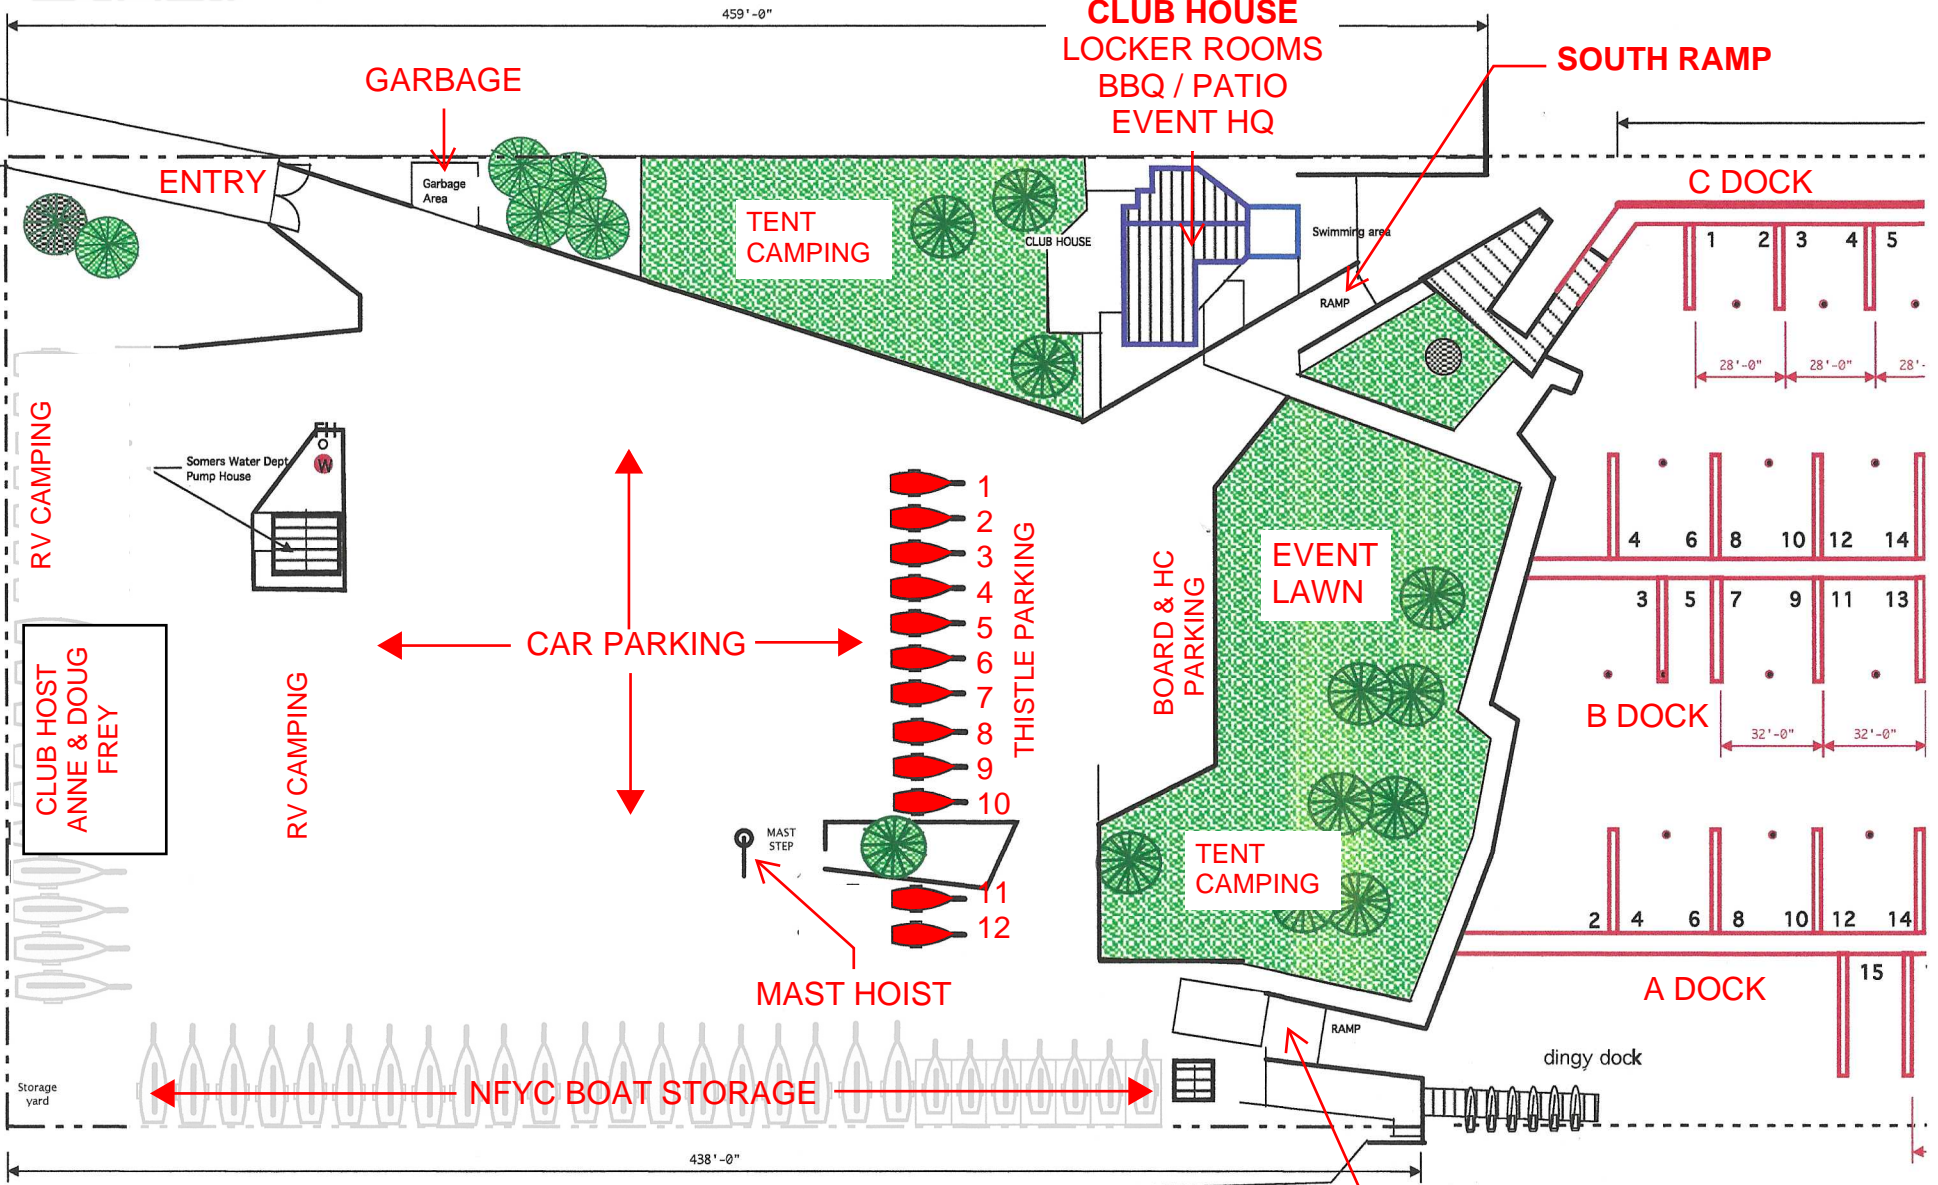

QR CODE WITH DIRECTIONS TO THE TRAILER LOT

QR CODE WITH DIRECTIONS TO THE AIS INSPECTION SITE

NORTH FLATHEAD YACHT CLUB

SITE PLAN

NORTH RAMP