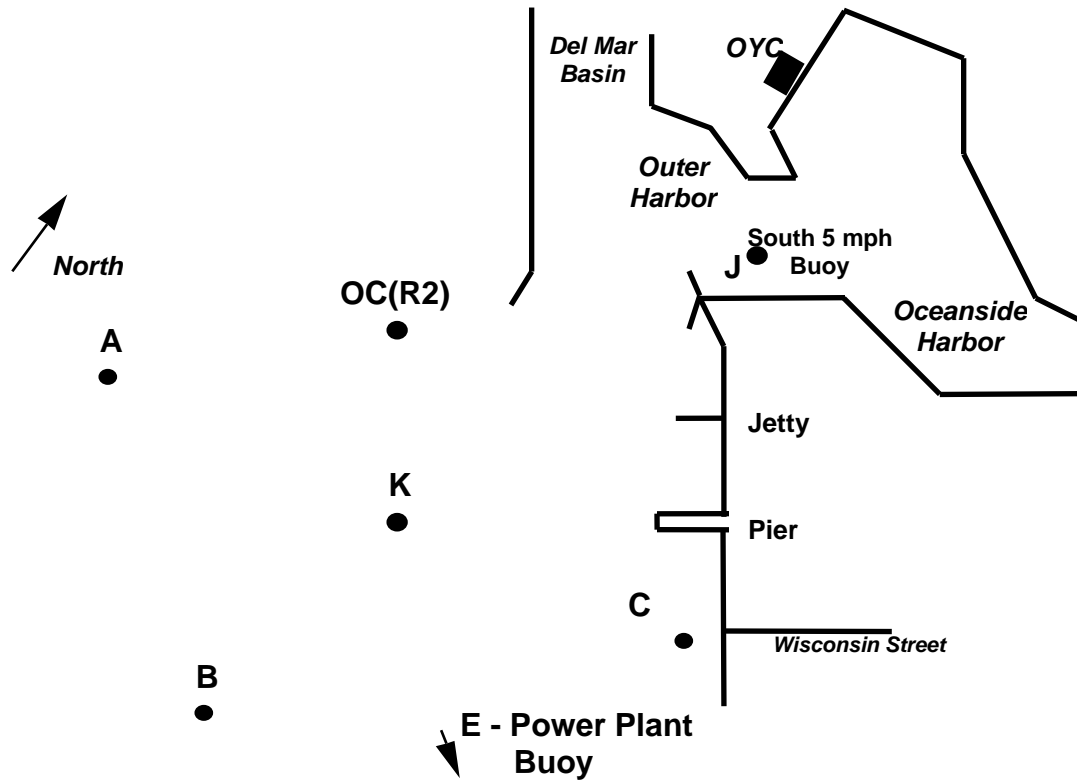

OYC Charity Regatta 2022 Course Chart

Attachment 2 – Revised August 4, 2022

Course	Length	Marks	Course	Length	Marks	Course	Length	Marks
1	1.88	A	11	8.72	A C A B C	21	7.31	B C OC B
2	3.76	A Ks A	12	9.34	A E	22	7.41	Bs OCs Cs Bs
3	3.94	A C	13	10.60	A C A B C K A	23	8.46	B E Bs
4	3.88	A Ks C	14	10.96	A EsBs As	24	8.99	Bs OC A Ks C OC
5	7.88	A C K A C	15	14.12	A B C A E	25	9.24	B C OC B OC
6	3.45	A B	16	2.26	B	26	4.44	OC Ks OC
7	4.64	A Bs As	17	4.52	B Ks B	27	3.91	OCs Cs
8	4.72	A B C	18	4.19	Bs OC	28	7.27	OC B C OC
9	6.60	A B C K A	19	5.06	B C Bs	29	7.6	E
10	8.66	A B C A Ks C	20	6.16	B OC B	30	8.1	E C

Start at RC Boat, finish at "K". Length shown is for start and finish at "K".
Leave all marks to port unless shown with subscript "s".

OC	N33°	12.122'
	W117°	24.493'
A	N33°	11.119'
	W117°	25.297'
B	N33°	10.129'
	W117°	24.871'
C	N33°	11.023'
	W117°	22.871'
D	N33°	11.766'
	W117°	24.190'
K	N33°	11.039'
	W117°	24.064'
S	N33°	11.901'
	W117°	23.730'