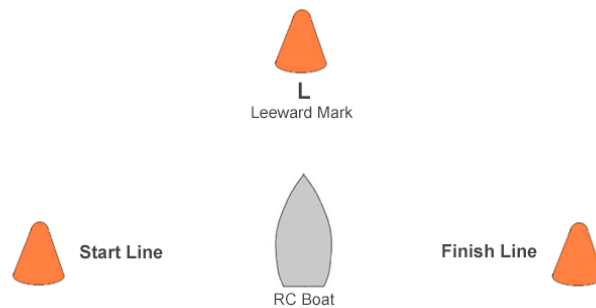

Great Pumpkin Regatta

Saturday October 29, 2022

RICHMOND
YACHT CLUB

Fleet Racing - Attachment C

Deepwater Course Sheet

Marks

W	Weather Mark
L	Leeward Mark
O	Offset Mark

Courses (All marks rounded to port.)

Course 1	Start - W - O - Finish
Course 2	Start - W - O - L - W - O - Finish
Course 3	Start - YRA mark 8 (R"4" FI 4s - 1 nm east of point Blunt) - Finish
Course 4	Start - YRA mark 24 (R "6" FI 4s bell - 1.1 NM E of Quarry Point) - Finish
Course 5	Start - YRA mark 12 (G "1" FI G 4s - Little Harding Rock) - Finish
Course 6	Start - YRA mark 7 (R "2" FI 6s - 1 NM NW of Treasure Island) - Finish

Interference with Shipping Traffic

Boats shall not impede the passage of ship traffic. Rule 9 of the Inland Rules of the Road applies to all shipping traffic on San Francisco Bay and its tributaries.