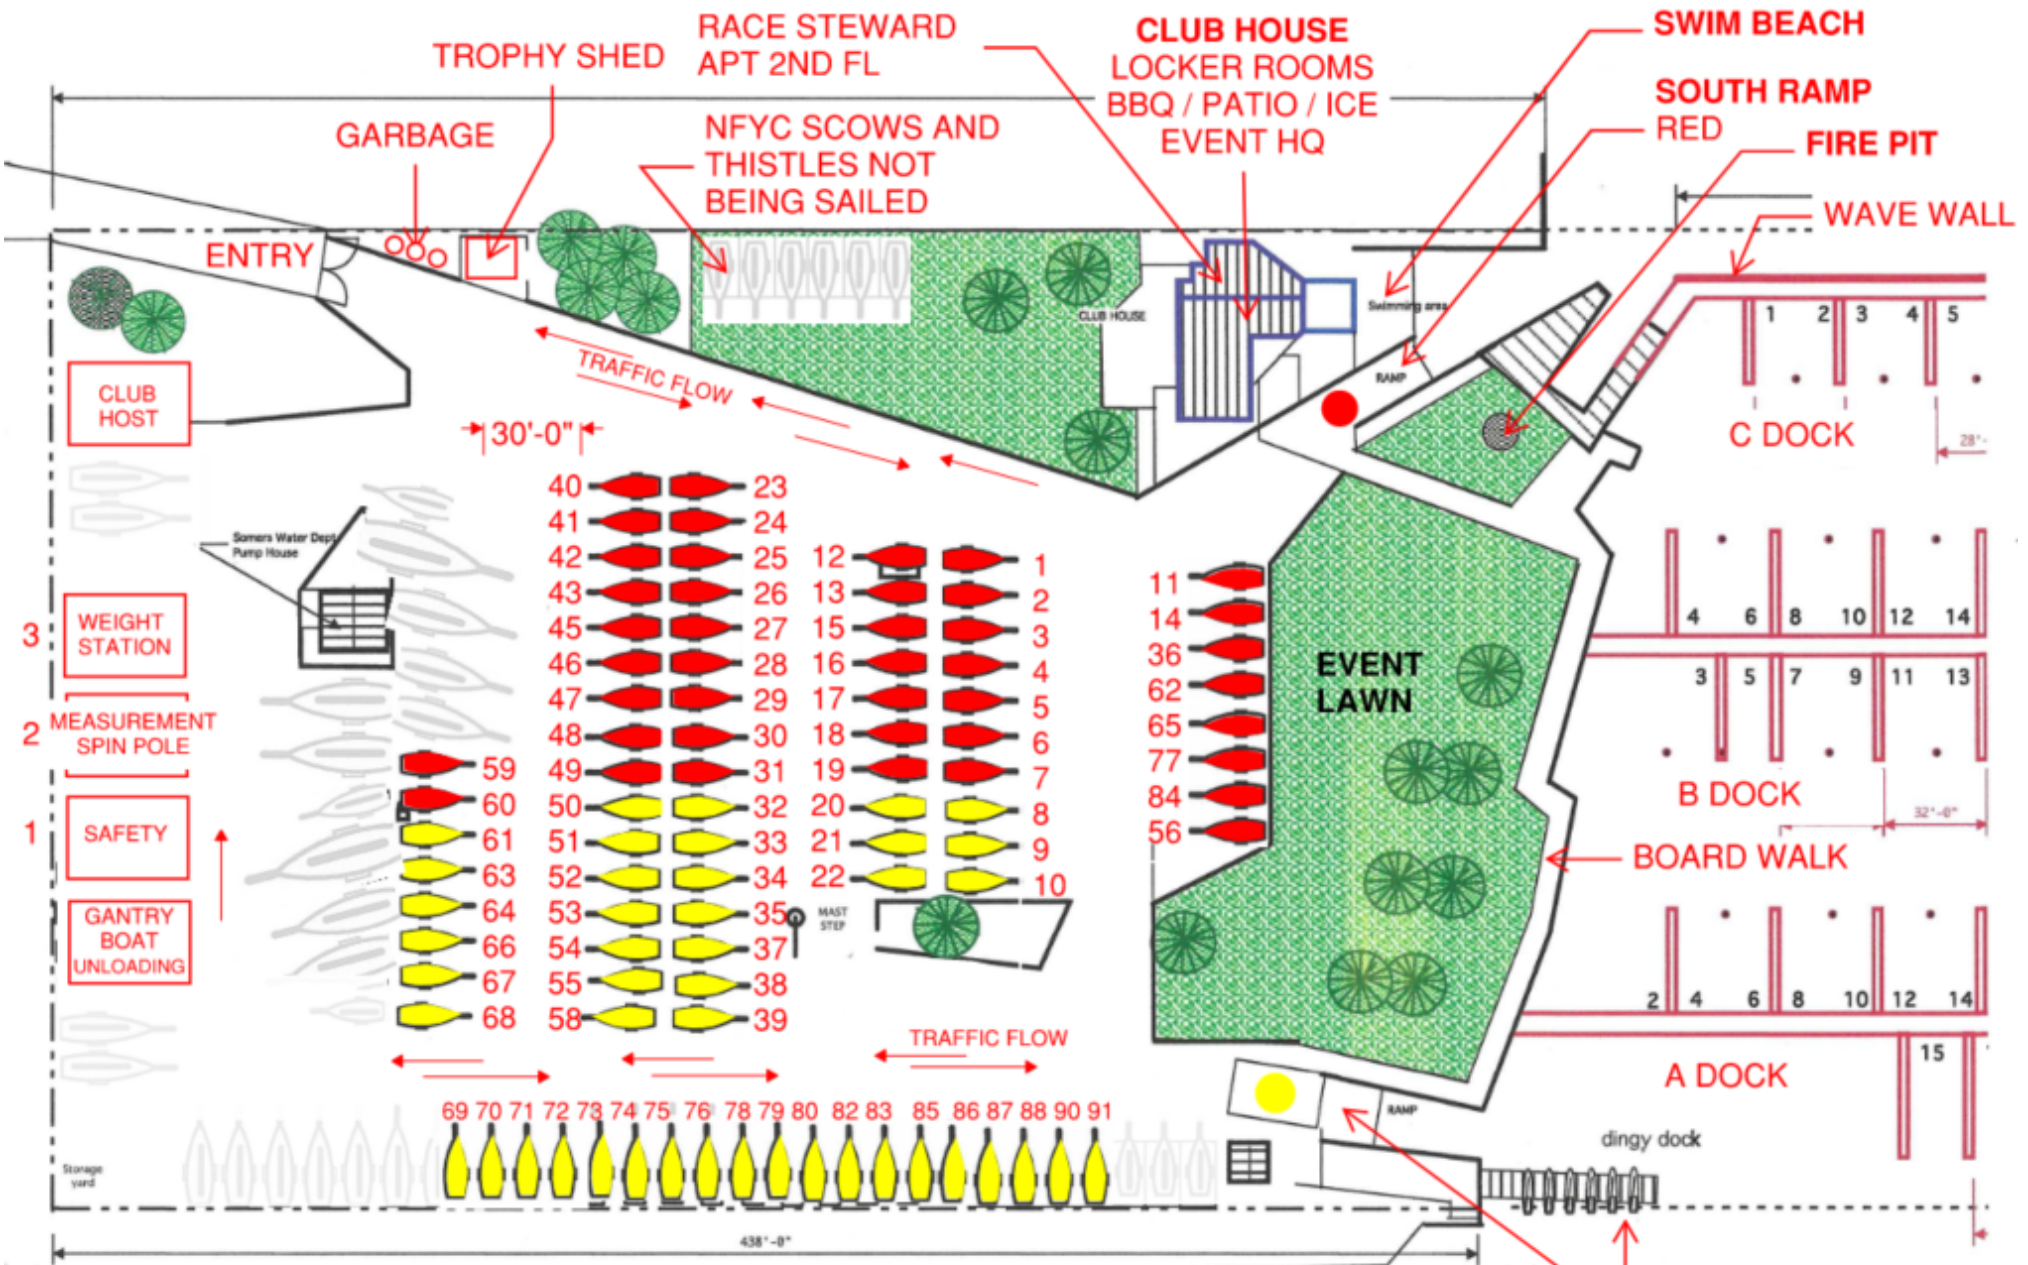

THISTLE PARKING SPOTS = 11'-0" X 24'-0" EACH

NORTH FLATHEAD YACHT CLUB
Thistle National Parking

NORTH RAMP YELLOW

DINGY DOCK