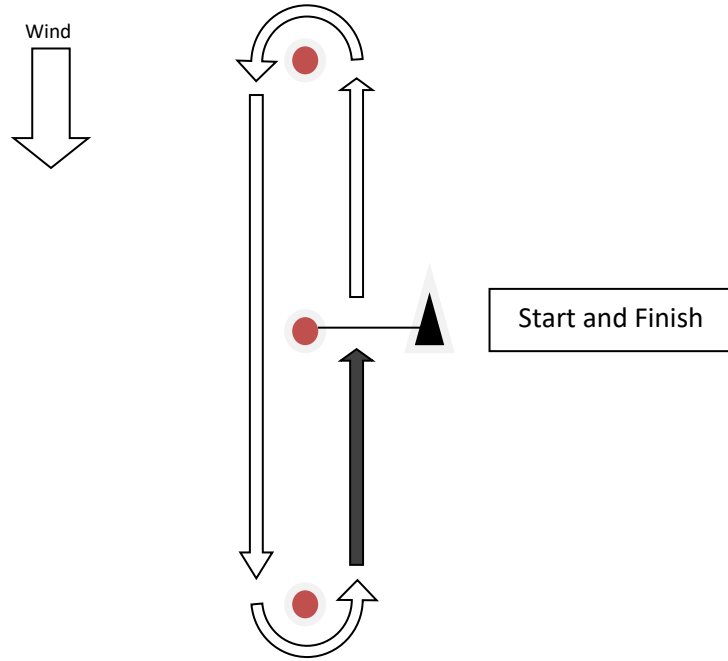

Course Designations for the 2023 MRYC Annual Junior Regatta

Course M

Triangle with Start/Finish in the middle

Course O

Windward-Reaching-Leeward-Windward-Leeward-Finish

Course W

Windward – Leeward (one lap)

Course W2

Windward – Leeward (two laps)