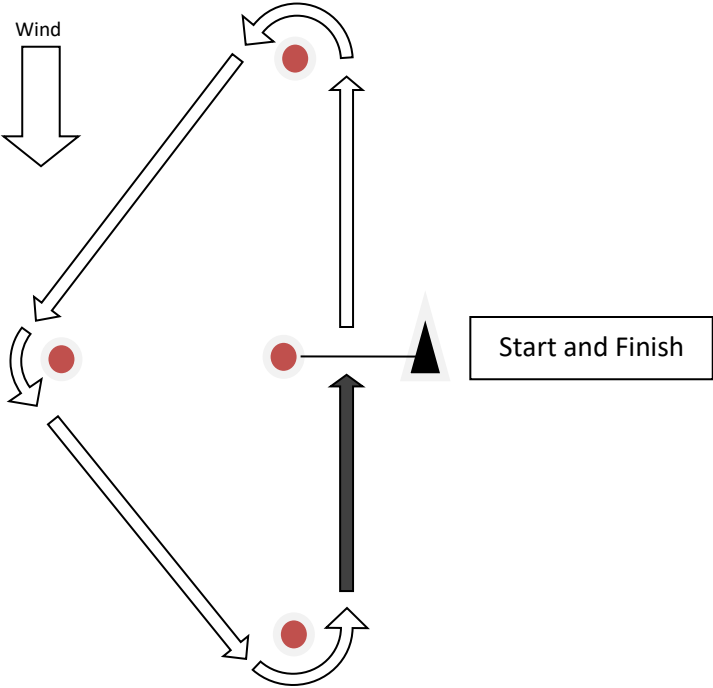

Course Designations for the 2023 MRYC Annual Junior Regatta

Course M

Triangle with Start/Finish in the middle

Course O

Windward-Reaching-Leeward-Windward-Leeward-Finish

Course W

Windward – Leeward (one lap)

Course W2

Windward – Leeward (two laps)