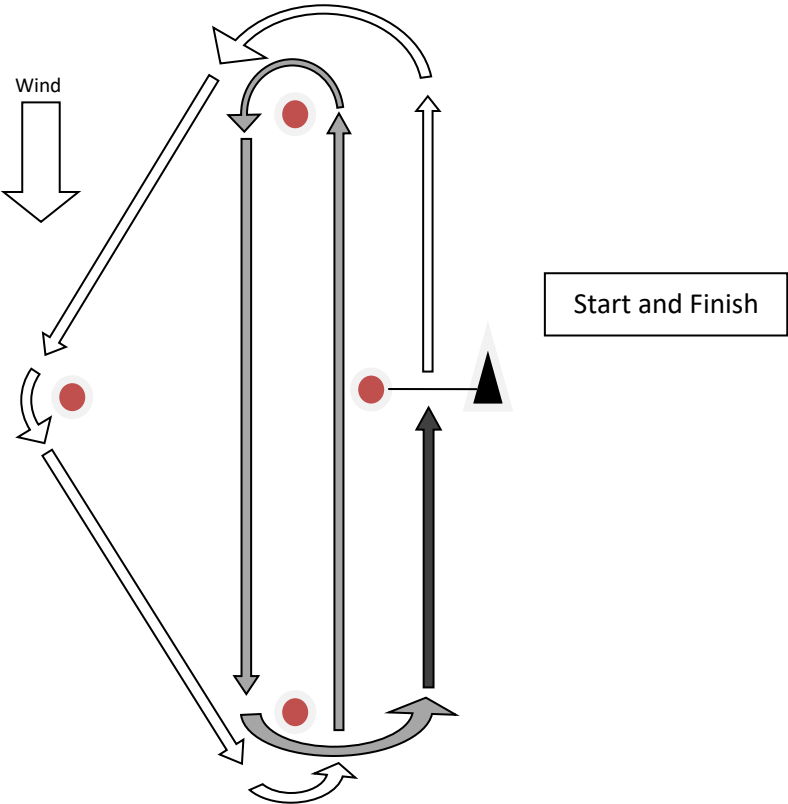

Course Designations for the 2023 MRYC Annual Junior Regatta

Course M

Triangle with Start/Finish in the middle

Course O

Windward-Reaching-Leeward-Windward-Leeward-Finish

Course W

Windward – Leeward (one lap)

Course W2

Windward – Leeward (two laps)