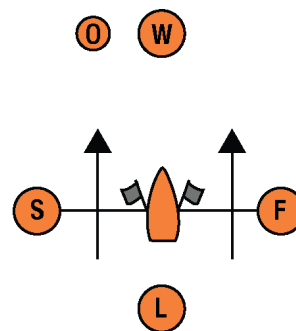

Big Daddy Regatta - Fleet Racing

Saturday, March 11, 2023

Attachment C

RICHMOND
YACHT CLUB

OC and Southampton Courses

- W** Weather Mark
- O** Offset Mark
- L** Leeward Mark
- S** Start Pin
- F** Finish Pin

Courses (All marks rounded to port.)

- Course 1 W - O - L - Finish
- Course 2 W - O - L - W - O - L - Finish
- Course 3 W - O - L - W - O - L - W - O - L - Finish

Obstructions

Start and Finish Lines are obstructions. Keep clear except when starting or finishing.