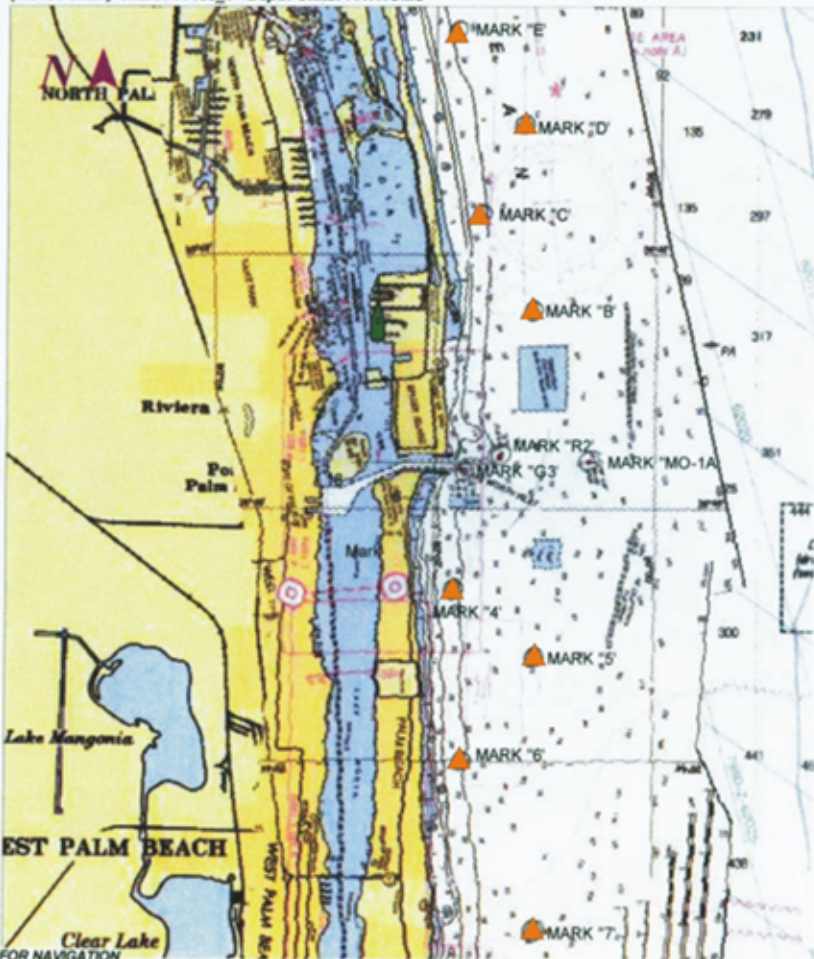

Attachment 1

CAPE CANAVERAL TO KEY WEST - 1 : 246,416
 (NOAA Chart) Chart #11460_1 - Depth Units: FATHOMS

RACE MARK LOCATIONS 2012

"E"	26 49.724 N 80 01.810 W
"D"	26 49.033 N 80 01.242 W
"C"	26 48.299 N 80 01.616 W
"B"	26 47.526 N 80 01.150 W
"MO-1A"	26 46.367 N 80 00.607 W
"R2"	26 46.389 N 80 01.412 W
"G3"	26 46.289 N 80 01.776 W
"4"	26 45.377 N 80 01.839 W
"5"	26 44.769 N 80 01.088 W
"6"	26 44.046 N 80 01.741 W
"7"	26 42.656 N 80 01.087 W