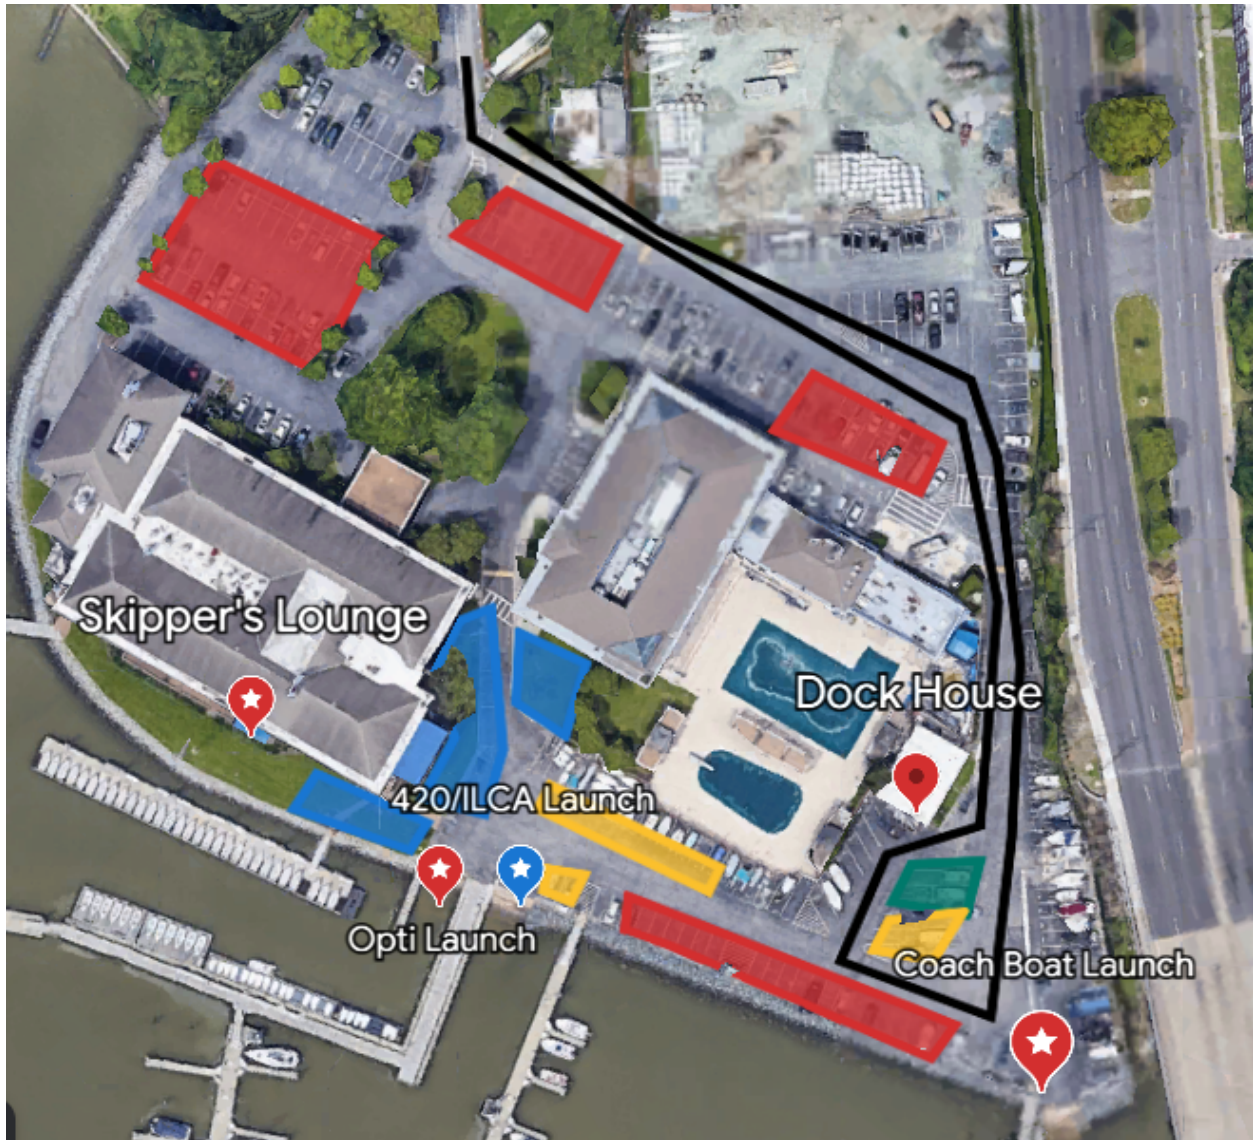

2023 NYCC Junior Annual Regatta/VA Commonwealth Cup Parking Lot Map

BLUE= Opti Parking

YELLOW= ILCA/420 Parking

RED= NYCC MEMBER PARKING ONLY

GREEN= AYC Super trailer

Black line= route for load/unload and launch/pull coach boats